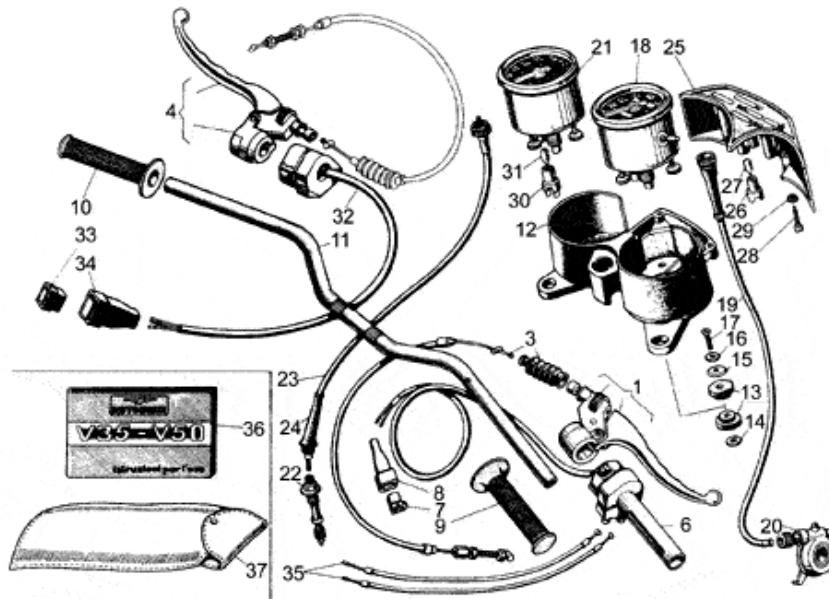

V 35 - V 50 ACC. ELETTRONICA 350-500 1977-1980	GU074	00	TAB N.	07
	HANDLEBAR - CONTROLS				

Pos.	Description	Year	I_M	Country	Version	Code	Q.ty	P.Cod.
1	Front brake lever	-	-	-	-	GU19605400	1	
3	Front brake cable	-	-	-	-	GU19625451	1	
4	Clutch lever control	-	-	-	-	GU19605501	1	
6	Cap	-	-	-	-	GU17755800	1	
7	Connector	-	-	-	-	GU61740550	1	
8	Cap	-	-	-	-	GU17755800	1	
9	RH hand grip	-	-	-	-	GU65603500	1	
10	LH hand grip	-	-	-	-	GU65603000	1	
11	Handlebar	-	-	-	-	GU30600310	1	
12	Instrument support	-	-	-	-	GU19501500	1	
13	Silent-block	-	-	-	-	GU14502250	4	
14	Flat washer	-	-	-	-	GU95004215	2	
15	Washer	-	-	-	-	GU95090142	2	
16	Washer	-	-	-	-	GU18577850	2	
17	Screw	-	-	-	-	GU98270627	2	
18	Speedometer	-	-	-	-	GU19761500	1	
19	Speedometer transmission	-	-	-	-	GU19760400	1	
20	Odometer gear	-	-	-	-	GU39762501	1	
21	Tachometer	-	-	-	V50	GU17767260	1	
	Tachometer	-	-	-	V35	GU19767200	1	
	Tachometer	-	-	D	V35	GU17767250	1	
22	Gear Z=14	-	-	-	-	GU14769200	1	
23	Rev counter transmission	-	-	-	-	GU19768100	1	
24	Sheath	-	-	-	-	GU17762200	2	
25	Support	-	-	-	-	GU19766900	1	
26	Lampholder	-	-	-	-	GU14768651	5	
27	Lamp 12V-1,2W	-	-	-	-	GU93450140	5	
28	Screw	-	-	-	-	GU98830225	2	
29	Notched washer	-	-	-	-	GU95021105	2	
30	Lampholder	-	-	-	-	GU14768650	2	
31	Lamp 12v-3w	-	-	-	-	GU93450120	2	
32	LH lights selector	-	-	-	-	GU65738020	1	
33	Connector	-	-	-	-	GU61740551	1	
34	Rubber protection	-	-	-	-	GU35755780	1	
35	Gas lever transmission	-	-	-	-	GU19117550	2	
36	Operator's handbook	-	-	F	-	GU19900002	1	
	Operator's handbook	-	-	D	-	GU19900003	1	
37	Toolkit	-	-	-	-	GU28929940	1