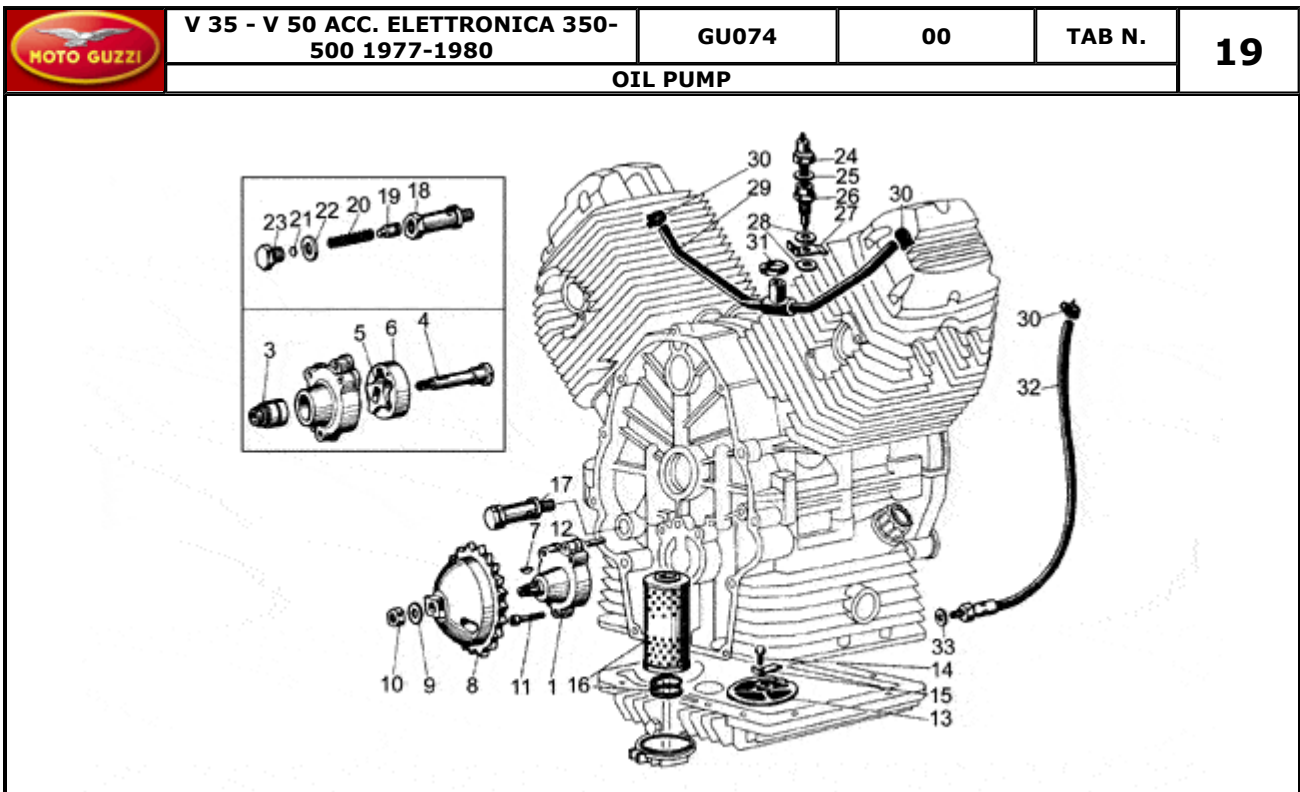

Pos.	Description	Year	I_M	Country	Version	Code	Q.ty	P.Cod.
1	Oil pump assy.	-	-	-	-	GU19146400	1	
3	Roller bearing 10x22x20	-	-	-	-	GU92252210	1	
4	Oil pump shaft assy.	-	-	-	-	GU19147800	1	
5	Inner rotor	-	-	-	-	GU19148400	1	
6	Outer rotor	-	-	-	-	GU19148600	1	
7	Transmission key	-	-	-	-	GU13148300	1	
8	Oil pump gear	-	-	-	-	GU19147700	1	
9	Washer 10,5x16x1	-	-	-	-	GU19149800	1	
10	Nut M10x1,25	-	-	-	-	GU92602510	1	
11	Screw M6X30	-	-	-	-	GU98620330	3	
12	Pin	-	-	-	-	GU95512062	2	
13	Oil filter	-	-	-	-	GU19152200	1	
14	Screw	-	-	-	-	GU98054314	1	
15	Plate	-	-	-	-	GU95187006	1	
16	Oil filter	-	-	-	-	GU19153000	1	
17	Oil valve cpl.	-	-	-	-	GU10158201	1	
18	Valve body	-	-	-	-	GU10158701	1	
19	Piston	-	-	-	-	GU12150900	1	
20	Valve spring	-	-	-	-	GU94321072	1	
21	Bottom	-	-	-	-	GU12150700	1	
22	Washer 14,5X20X1	-	-	-	-	GU95100523	1	
23	Plug	-	-	-	-	GU12159000	1	
24	Pressure sensor	-	-	-	-	GU17768750	1	
25	Gasket 12,25	-	-	-	-	GU12006400	1	
26	Union	-	-	-	-	GU19055800	1	
27	Plate	-	-	-	-	GU19055900	1	
28	Gasket 12,25	-	-	-	-	GU12006400	2	
29	Breather pipe	-	-	-	-	GU19159600	1	
30	Hose clamp	-	-	-	-	GU61108400	3	
31	Hose clamp	-	-	-	-	GU12157800	1	
32	Breather	-	-	-	-	GU19159300	1	
33	Gasket 8,25x15x1	-	-	-	-	GU12154200	1