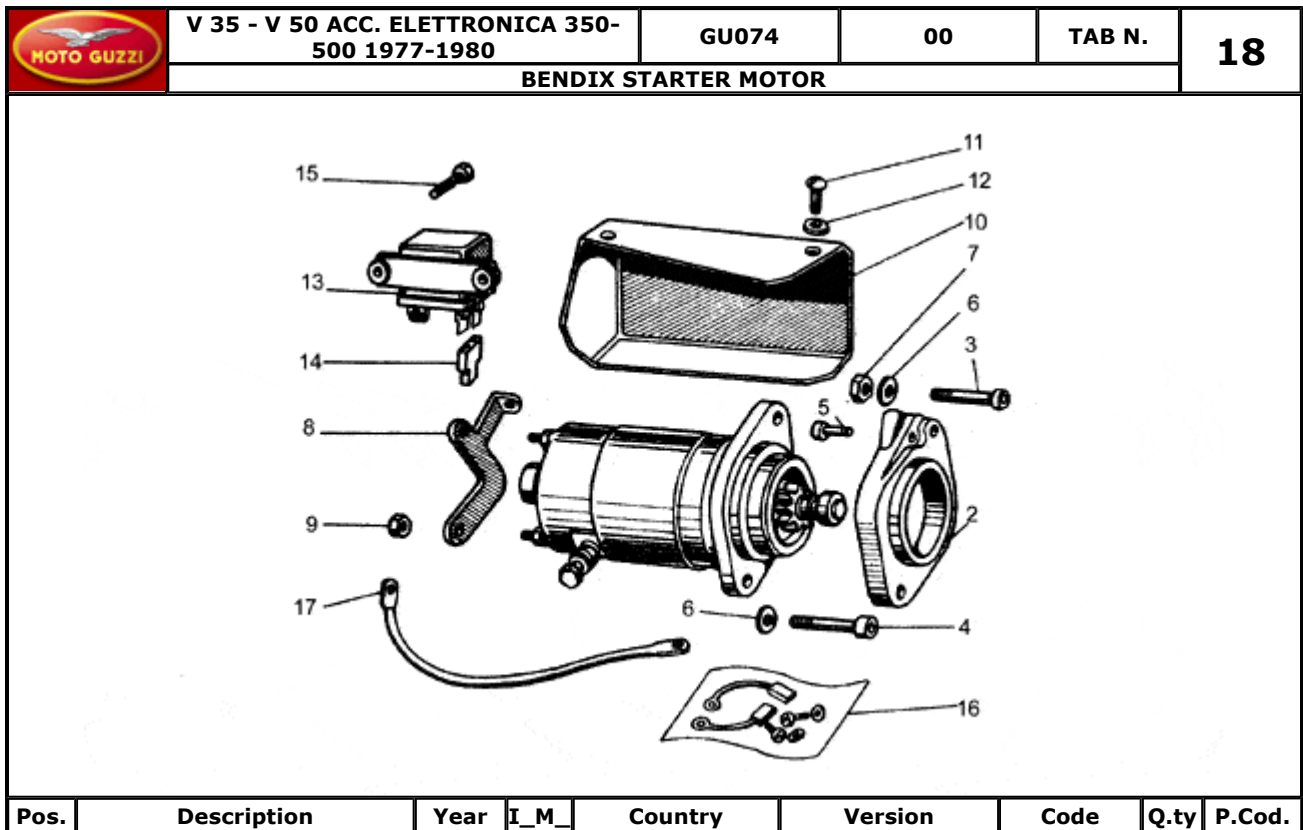

Pos.	Description	Year	I_M_	Country	Version	Code	Q.ty	P.Cod.
2	Plate	-	-	-	-	GU14731806	1	
3	Screw	-	-	-	-	GU98820450	1	
4	Screw	-	-	-	-	GU98820435	1	
5	Screw	-	-	-	-	GU98822420	1	
6	Washer	-	-	-	-	GU95004208	2	
7	Nut M8X1,25	-	-	-	-	GU92602208	2	
8	Support	-	-	-	-	GU19733800	1	
9	Nut	-	-	-	-	GU92630105	2	
10	Protection	-	-	-	-	GU19733200	1	
11	Screw	-	-	-	-	GU98310612	2	
12	Washer 6,15x11x0,8	-	-	-	-	GU95004206	2	
13	Starting relay	-	-	-	-	GU14707605	1	
14	Male connector	-	-	-	-	GU93400863	2	
15	Screw	-	-	-	-	GU98052220	2	
16	Starter motor revision kit	-	-	-	-	GU14730571	0	
17	Ground-battery lead	-	-	-	-	GU19748400	3