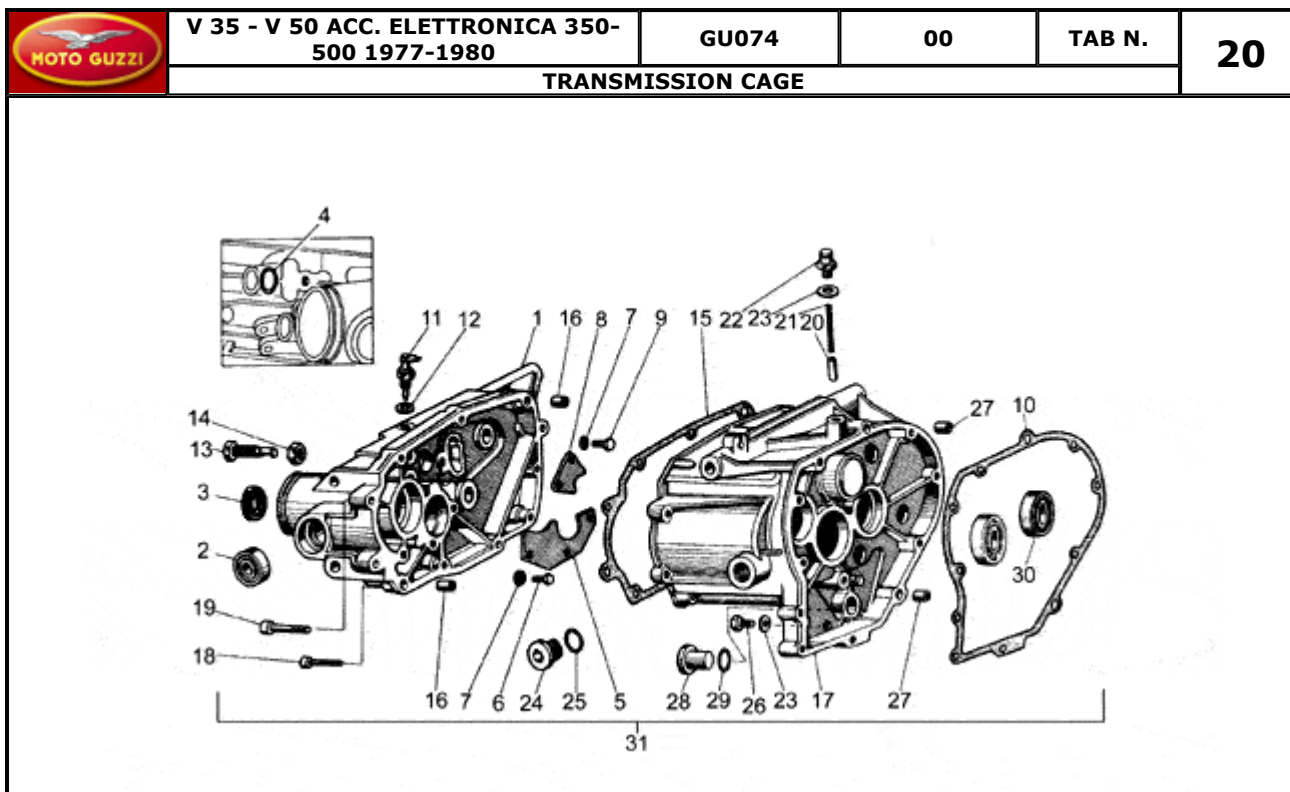

Pos.	Description	Year	I_M	Country	Version	Code	Q.ty	P.Cod.
1	Gearbox cover	-	-	-	-	GU19200800	1	
2	Bearing 15x35x11	-	-	-	-	GU92204215	2	
3	Oil seal	-	-	-	-	GU90402737	1	
4	O-ring 13,95x2,92	-	-	-	-	GU90706140	1	
5	Plate	-	-	-	-	GU19213800	1	
6	Screw	-	-	-	-	GU98054314	3	
7	Washer 6,4x10x0,7	-	-	-	-	GU14217901	5	
8	Plate	-	-	-	-	GU19235800	1	
9	Screw	-	-	-	-	GU98054314	2	
10	Gasket	-	-	-	-	GU19200300	1	
11	Sensor	-	-	-	-	GU19207220	1	
12	Gasket 8,25x15x1	-	-	-	-	GU12154200	1	
13	Screw M12x1,25	-	-	-	-	GU19237800	1	
14	Low nut M12x1,25	-	-	-	-	GU92602512	1	
15	Gasket	-	-	-	-	GU19201120	1	
16	Locating dowel	-	-	-	-	GU61002100	2	
17	Transmission cage	-	-	-	-	GU19200201	1	
18	Screw M6X30	-	-	-	-	GU98620330	7	
19	Screw M8X35	-	-	-	-	GU98620435	4	
20	Pawl	-	-	-	-	GU55234700	1	
21	Lever return spring	-	-	-	-	GU94321067	1	
22	Breather plug	-	-	-	-	GU19206501	1	
23	Gasket	-	-	-	-	GU10528900	2	
24	Oil plug	-	-	-	-	GU12022600	1	
25	O-ring 20,24X2,62	-	-	-	-	GU90706203	1	
26	Oil level plug	-	-	-	-	GU95980214	1	
27	Locating dowel	-	-	-	-	GU61002100	2	
28	Plug	-	-	-	-	GU19204100	1	
29	Oil seal	-	-	-	-	GU90401832	1	
30	Ball bearing 20x42x12	-	-	-	-	GU92201120	1	
31	Gear box assy	-	-	-	V50	GU19991550	1