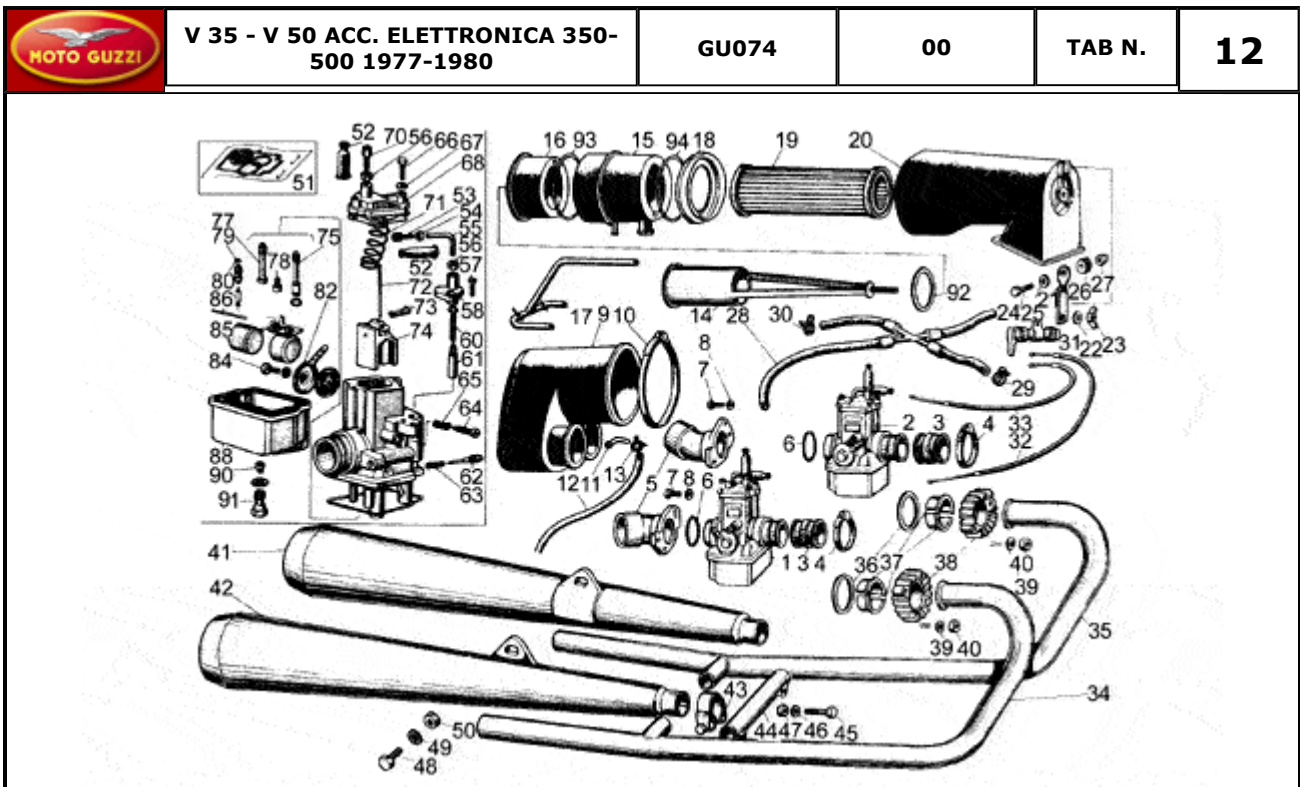

Pos.	Description	Year	I_M	Country	Version	Code	Q.ty	P.Cod.
1	Carburettor RH	-	-	-	V35	GU19112610	1	
	Carburettor RH	-	-	-	V50	GU19112650	1	
	Carburettor RH	-	-	D	V35	GU19112600	1	
2	Carburettor LH	-	-	D	V35	GU19112601	1	
	Carburettor LH	-	-	-	V35	GU19112611	1	
	Carburettor LH	-	-	-	V50	GU19112651	1	
3	Carburettor flange	-	-	-	-	GU61114300	2	
4	Hose clamp	-	-	-	-	GU93305025	4	
5	Manifold	-	-	-	-	GU19114400	2	
6	Gasket ring	-	-	-	-	GU90706315	2	
7	Screw	-	-	-	-	GU98054214	4	
8	Washer	-	-	-	-	GU95004205	4	
9	Intake manifold	-	-	-	-	GU19114300	1	
10	Hose clamp	-	-	-	-	GU93305092	1	
11	Pipe	-	-	-	-	GU17114650	1	
12	Breather pipe	-	-	-	-	GU95985532	1	
13	Hose clamp 3,6x20,6	-	-	-	-	GU14609650	1	
14	Air filter support	-	-	-	-	GU19155775	1	
15	Cover	-	-	-	-	GU19156700	1	
16	Rear hose	-	-	-	-	GU19156900	1	
17	Breather pipe	-	-	-	-	GU19156000	1	
18	Ring	-	-	-	-	GU17113450	1	
19	Air filter	-	-	-	-	GU17113651	1	
20	Filter cover	-	-	-	-	GU17114050	1	
21	Plate	-	-	-	-	GU19114100	1	
22	Washer 5,25x14x1,5	-	-	-	-	GU95100059	1	
23	Nut	-	-	-	-	GU92670305	1	
24	Screw	-	-	-	-	GU98052222	1	
25	Washer 5,25x14x1,5	-	-	-	-	GU95100059	1	
26	Rubber spacer	-	-	-	-	GU91551085	1	
27	Nut	-	-	-	-	GU92630105	1	
28	Fuel pipe union cap	-	-	-	-	GU13934600	1	
29	Hose clamp	-	-	-	-	GU61108400	2