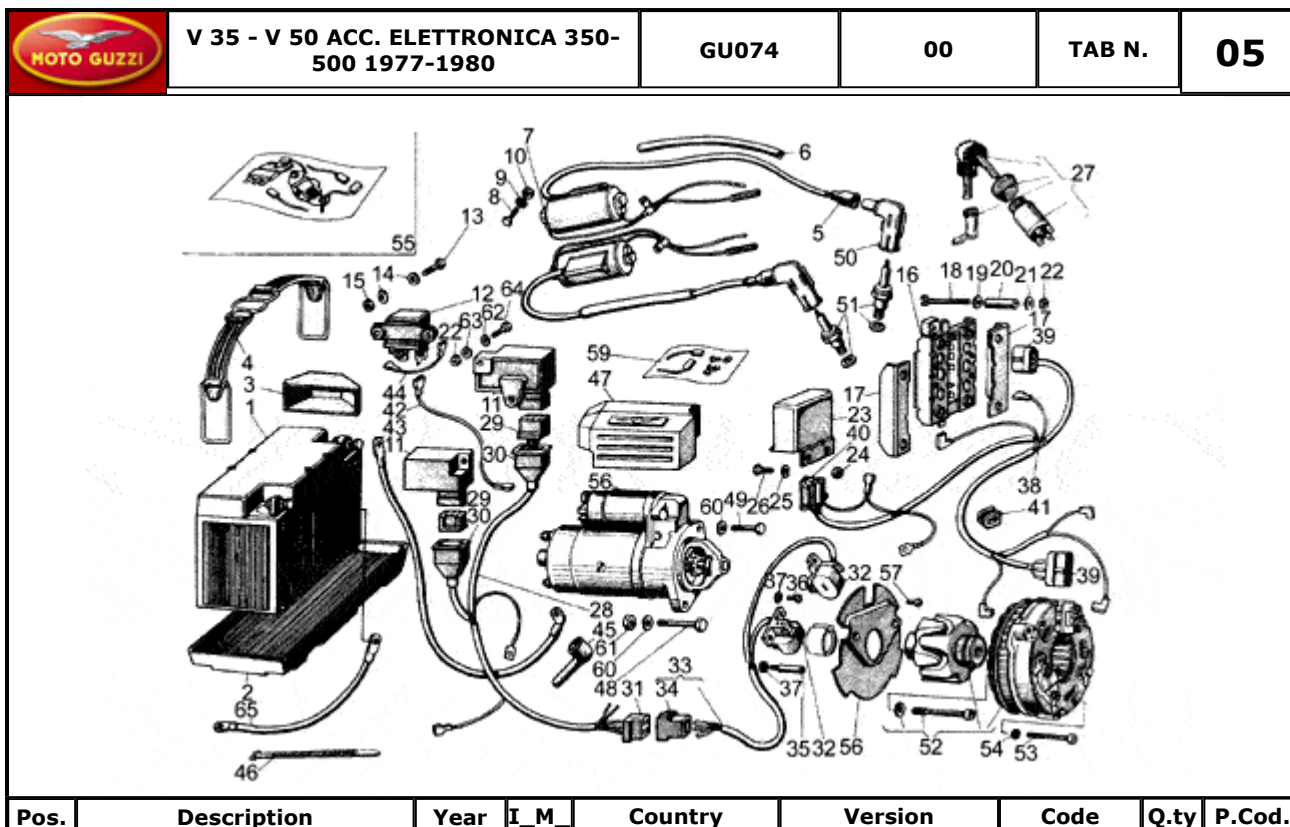

Pos.	Description	Year	I_M	Country	Version	Code	Q.ty	P.Cod.
1	Battery 12V-24Ah	-	-	-	-	GU28704552	1	
2	Float chamber	-	-	-	-	GU14707000	1	
3	Accumulator fixing wedge	-	-	-	-	GU14705350	1	
4	Clamp	-	-	-	-	GU19704800	1	
5	Cap	-	-	-	-	GU14717600	2	
6	Sheath	-	-	-	-	GU19718600	2	
7	HT coil	-	-	-	-	GU31716560	2	
8	Screw	-	-	-	-	GU98052220	4	
9	Spring washer 5,3X10X0,5	-	-	-	-	GU95129100	4	
10	Nut	-	-	-	-	GU92602205	4	
11	ECU	-	-	-	-	GU19721400	2	
12	Starter relay	-	-	-	-	GU19732500	1	
13	Screw	-	-	-	-	GU98054212	2	
14	Washer 5,25x14x1,5	-	-	-	-	GU95100059	4	
15	Nut	-	-	-	-	GU92602205	2	
16	Bosch rectifier	-	-	-	-	GU17704300	1	
17	Cover	-	-	-	-	GU14704205	2	
18	Screw	-	-	-	-	GU98052245	4	
19	Washer 6,4x12x1,2	-	-	-	-	GU95100141	4	
20	Spacer	-	-	-	-	GU91180627	4	
21	Spring washer 5,3X10X0,5	-	-	-	-	GU95129100	4	
22	Nut	-	-	-	-	GU92602205	8	
23	Voltage regulator BOSCH	-	-	-	-	GU29703800	1	
24	Spacer	-	-	-	-	GU91180605	2	
25	Spring washer 5,3X10X0,5	-	-	-	-	GU95129100	2	
26	Screw	-	-	-	-	GU98054214	2	
27	Block	-	-	-	-	GU19105150	1	
28	Wiring	-	-	-	-	GU19722100	1	
29	Connector 6 vie	-	-	-	-	GU19721700	2	
30	Rubber spacer	-	-	-	-	GU19721500	2	
31	Connector 4 vie	-	-	-	-	GU17756200	1	
32	Pick-up	-	-	-	-	GU63721600	2	
33	Electrical system	-	-	-	-	GU19722200	1