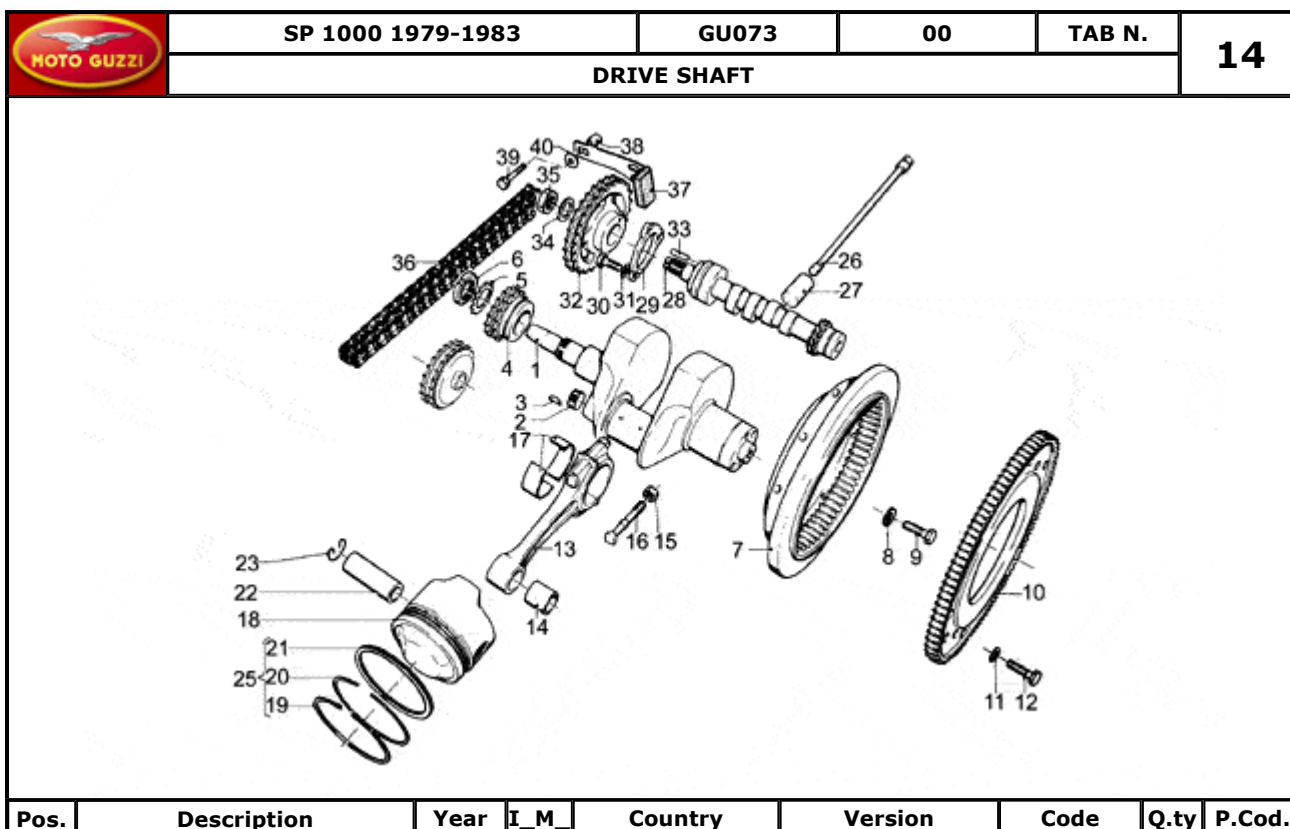

Pos.	Description	Year	I_M_	Country	Version	Code	Q.ty	P.Cod.
1	Drive shaft	-	-	-	-	GU18064204	1	
2	Plug	-	-	-	-	GU12065400	1	
3	Transmission key	-	-	-	-	GU91702355	1	
4	Pinion	-	-	-	-	GU14072001	1	
5	Safety washer	-	-	-	-	GU95028025	1	
6	Ring nut	-	-	-	-	GU93601026	1	
7	Flywheel	-	-	-	-	GU17067050	1	
8	Washer 8,4X13X0,8	-	-	-	-	GU14615901	6	
9	Screw M8X25	-	-	-	-	GU12067701	6	
10	Chain ring	-	-	-	-	GU17067900	1	
11	Washer 8,4X13X0,8	-	-	-	-	GU14615901	8	
12	Hex screw M8X20	-	-	-	-	GU98054420	8	
13	Connecting rod	-	-	-	-	GU14061550	2	
14	Bush	-	-	-	-	GU91112128	2	
15	Self-locking nut	-	-	-	-	GU92731090	4	
16	Screw	-	-	-	-	GU30062260	4	
17	Bearing half-shell 0,762 mm	-	-	-	MIN	GU30062003	4	
	Bearing half-shell	-	-	-	std	GU30062000	4	
	Bearing half-shell 0,254 mm	-	-	-	MIN	GU30062001	4	
	Bearing half-shell 0,508 mm	-	-	-	MIN	GU30062002	4	
18	Piston	-	-	-	std	GU18060450	2	
19	Piston ring	-	-	-	std	GU18060750	2	
20	Piston ring	-	-	-	std	GU18060950	2	
21	Oil scraper ring	-	-	-	std	GU14061060	2	
22	Piston pin	-	-	-	-	GU13061260	2	
23	Stop ring	-	-	-	-	GU27061385	4	
25	Piston rings set	-	-	-	std	GU17060660	2	
26	Rocker arm rod	-	-	-	-	GU37045006	4	
27	Tappet	-	-	-	-	GU17045860	4	
28	Camshaft	-	-	-	-	GU14053301	1	
29	Flange	-	-	-	-	GU12054000	1	
30	Hex screw M6X20	-	-	-	-	GU98054320	3	
31	Washer 6,5x11x2	-	-	-	-	GU95120065	3