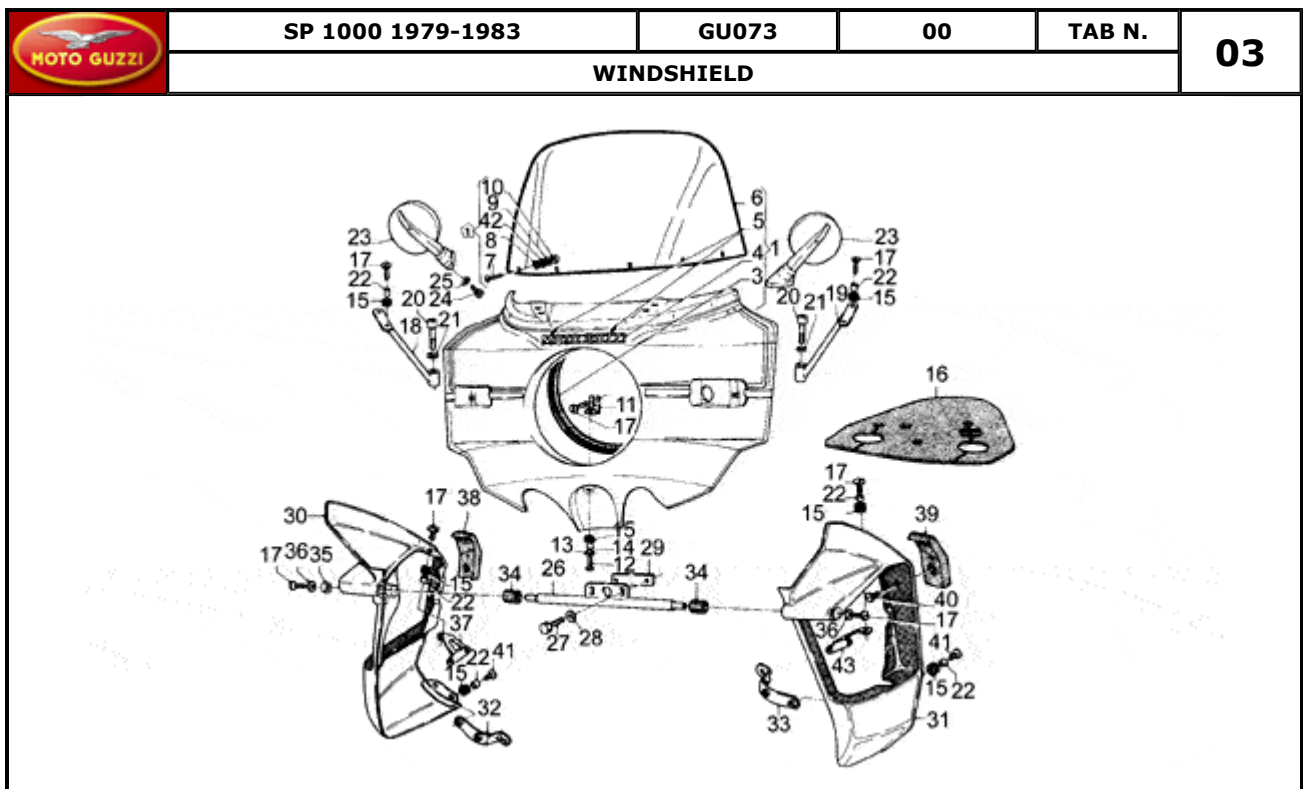

Pos.	Description	Year	I_M	Country	Version	Code	Q.ty	P.Cod.
1	Front fairing	-	-	-	-	GU17575442	1	
3	Gasket	-	-	-	-	GU17578960	1	
4	Name plate Moto Guzzi	-	-	-	-	GU39917300	1	
5	Clip	-	-	-	-	GU14105100	2	
6	Windscreen	-	-	-	-	GU17577261	1	
7	Screw	-	-	-	-	GU98260416	8	
8	Washer	-	-	-	-	GU14577850	8	
9	Washer	-	-	-	-	GU95007204	8	
10	Nut	-	-	-	-	GU92601004	8	
11	Fairing lower support	-	-	-	-	GU17578860	1	
12	Screw	-	-	-	-	GU98054314	1	
13	Washer	-	-	-	-	GU95000206	1	
14	Spacer	-	-	-	-	GU91180608	1	
15	Rubber spacer	-	-	-	-	GU91551085	11	
16	Protection	-	-	-	-	GU17571860	1	
17	Screw	-	-	-	-	GU98326016	10	
18	RH front fairing support	-	-	-	-	GU17578660	1	
19	LH front fairing support	-	-	-	-	GU17578661	1	
20	Screw	-	-	-	-	GU98072440	2	
21	Washer	-	-	-	-	GU95007208	2	
22	Spacer	-	-	-	-	GU91180607	8	
23	Rearview mirror	-	-	-	-	GU17769861	2	
24	Screw	-	-	-	-	GU98290513	4	
25	Washer	-	-	-	-	GU95007205	4	
26	Front fairing support	-	-	-	-	GU175708611	1	
27	Screw	-	-	-	-	GU98074420	2	
28	Washer	-	-	-	-	GU95007208	2	
29	Plate	-	-	-	-	GU17451750	1	
30	RH side panel	-	-	-	-	GU175703731	1	
31	LH side panel	-	-	-	-	GU175704731	1	
32	Plate	-	-	-	-	GU17571961	1	
33	LH front fairing support	-	-	-	-	GU175721611	1	
34	Protection	-	-	-	-	GU17573860	2