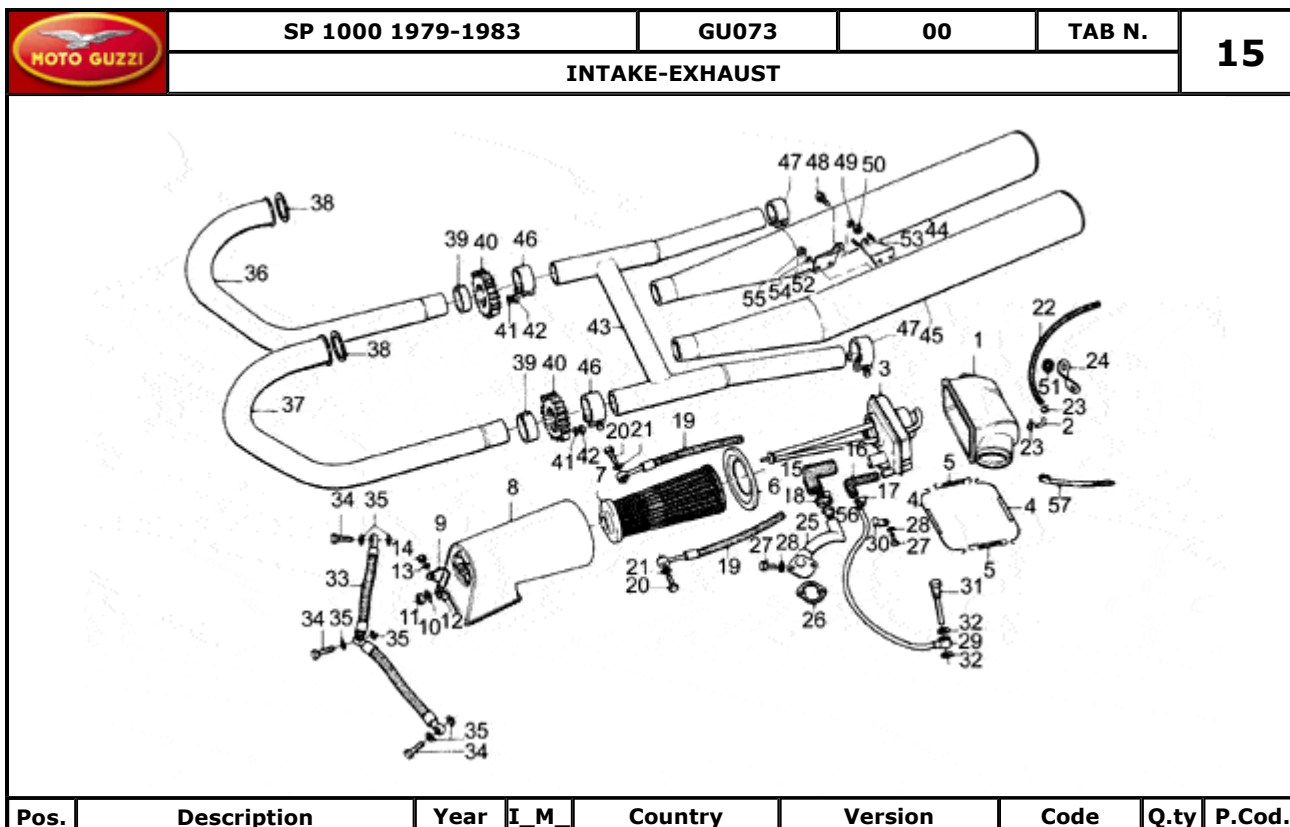

Pos.	Description	Year	I_M	Country	Version	Code	Q.ty	P.Cod.
1	Intake pipe	-	-	-	-	GU17114350	1	
2	Pipe	-	-	-	-	GU17114650	1	
3	Breather	-	-	-	-	GU17155751	1	
4	Clamp	-	-	-	-	GU17114553	2	
5	Spring	-	-	-	-	GU17667650	2	
6	Ring	-	-	-	-	GU17113450	1	
7	Air filter	-	-	-	-	GU17113651	1	
8	Filter cover	-	-	-	-	GU17114050	1	
9	Plate	-	-	-	-	GU17114150	1	
10	Washer 5,25x14x1,5	-	-	-	-	GU95100059	1	
11	Nut	-	-	-	-	GU92602205	1	
12	Screw	-	-	-	-	GU98054314	1	
13	Notched washer	-	-	-	-	GU95021106	1	
14	Nut	-	-	-	-	GU92602206	1	
15	Sparkplug cap	-	-	-	-	GU17154850	1	
16	Sparkplug cap	-	-	-	-	GU17154950	1	
17	Hose clamp	-	-	-	-	GU93305017	5	
18	Hose clamp	-	-	-	-	GU12157800	1	
19	Breather pipe	-	-	-	-	GU17159650	2	
20	Screw	-	-	-	-	GU95990037	2	
21	Gasket 8,25x15x1	-	-	-	-	GU12154200	4	
22	Breather pipe	-	-	-	-	GU95985532	1	
23	Hose clamp D9	-	-	-	-	GU61108500	2	
24	Plate	-	-	-	-	GU14115401	1	
25	Breather pipe	-	-	-	-	GU01007200	1	
26	Gasket	-	-	-	-	GU12007600	1	
27	Screw	-	-	-	-	GU98054318	2	
28	Washer 6,5x11x2	-	-	-	-	GU95120065	2	
29	Breather	-	-	-	-	GU17006250	1	
30	Hose clamp	-	-	-	-	GU12006500	1	
31	Screw	-	-	-	-	GU12006600	1	
32	Gasket 12,25	-	-	-	-	GU12006400	2	
33	Pipe	-	-	-	-	GU14153601	1