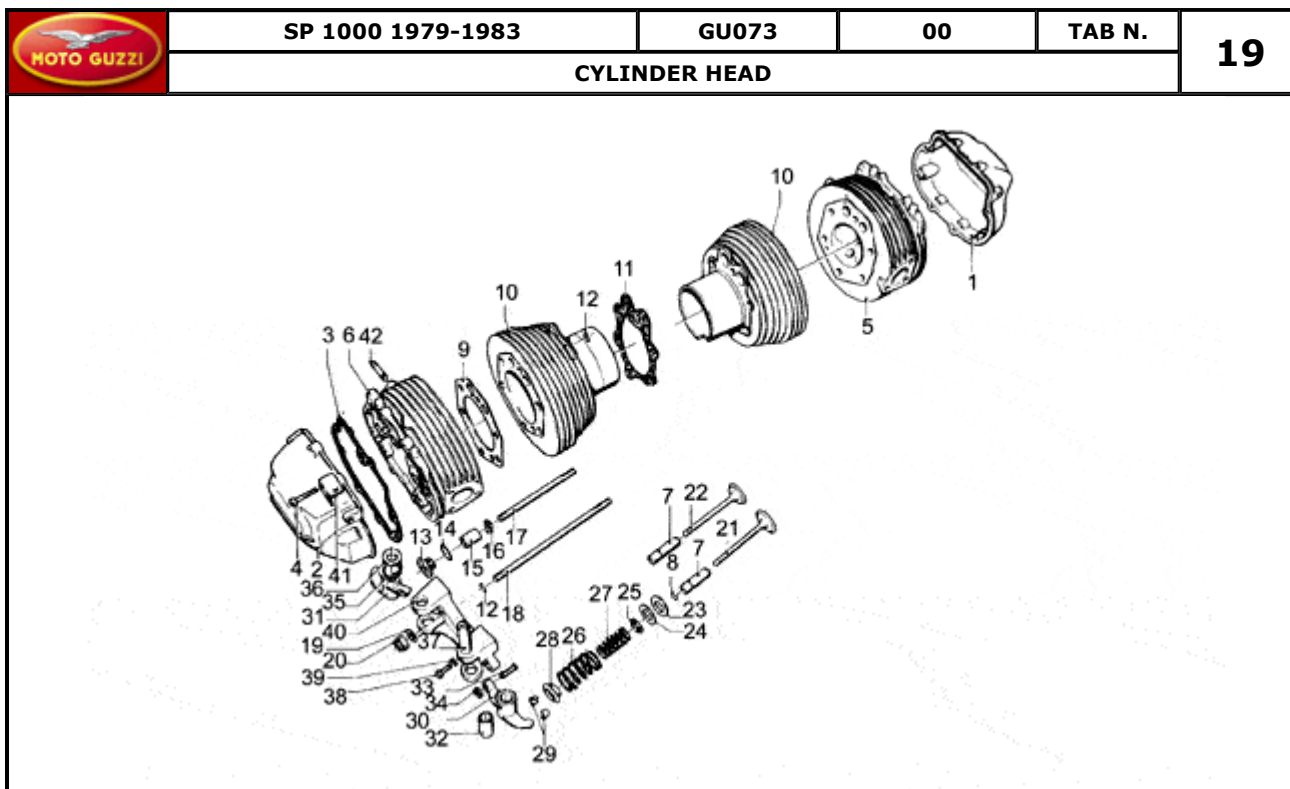

Pos.	Description	Year	I_M_	Country	Version	Code	Q.ty	P.Cod.
1	RH cover	-	-	-	-	GU14023650	1	
2	LH cover	-	-	-	-	GU14023550	1	
3	Valve cover gasket	-	-	-	-	GU12023700	2	
4	Hex socket screw M6X25	-	-	-	-	GU98622325	16	
5	RH cylinder head	-	-	-	-	GU14022101	1	
6	LH cylinder head	-	-	-	-	GU14022201	1	
7	Exhaust valve guide	-	-	-	-	GU13036801	4	
8	Snap ring	-	-	-	-	GU90353016	4	
9	Cylinder head gasket	-	-	-	-	GU18022050	2	
10	Cylinder	-	-	-	-	GU18060151	2	
11	Cylinder base gasket	-	-	-	-	GU14020850	2	
12	O-ring 9x2	-	-	-	-	GU90706094	12	
13	Oil plug	-	-	-	-	GU12022600	2	
14	O-ring 20,24X2,62	-	-	-	-	GU90706203	2	
15	Column nut	-	-	-	-	GU13021900	2	
16	Washer 10,5X18X0,8	-	-	-	-	GU95129180	2	
17	Stud bolt	-	-	-	-	GU12021800	4	
18	Stud bolt	-	-	-	-	GU12021700	8	
19	Washer 10,5X21X1	-	-	-	-	GU14018400	10	
20	Nut M10X1,5	-	-	-	-	GU92603010	10	
21	Intake valve	-	-	-	-	GU29036050	2	
22	Exhaust valve	-	-	-	-	GU29036150	2	
23	Washer 14,2x31x1	-	-	-	-	GU13037200	4	
24	Washer 14,2x31x0,3	-	-	-	-	GU14037300	10	
25	Lower cup	-	-	-	-	GU13037000	4	
26	Outer spring	-	-	-	-	GU13037400	4	
27	Inner spring	-	-	-	-	GU13037600	4	
28	Upper cup	-	-	-	-	GU14038000	4	
29	Valve half-cone	-	-	-	-	GU12038100	8	
30	RH rocker arm assy	-	-	-	-	GU14030201	2	
31	LH rocker arm assy	-	-	-	-	GU14030401	2	
32	Bush 15x18x43	-	-	-	-	GU91111511	4	
33	Adjuster screw	-	-	-	-	GU17034050	4