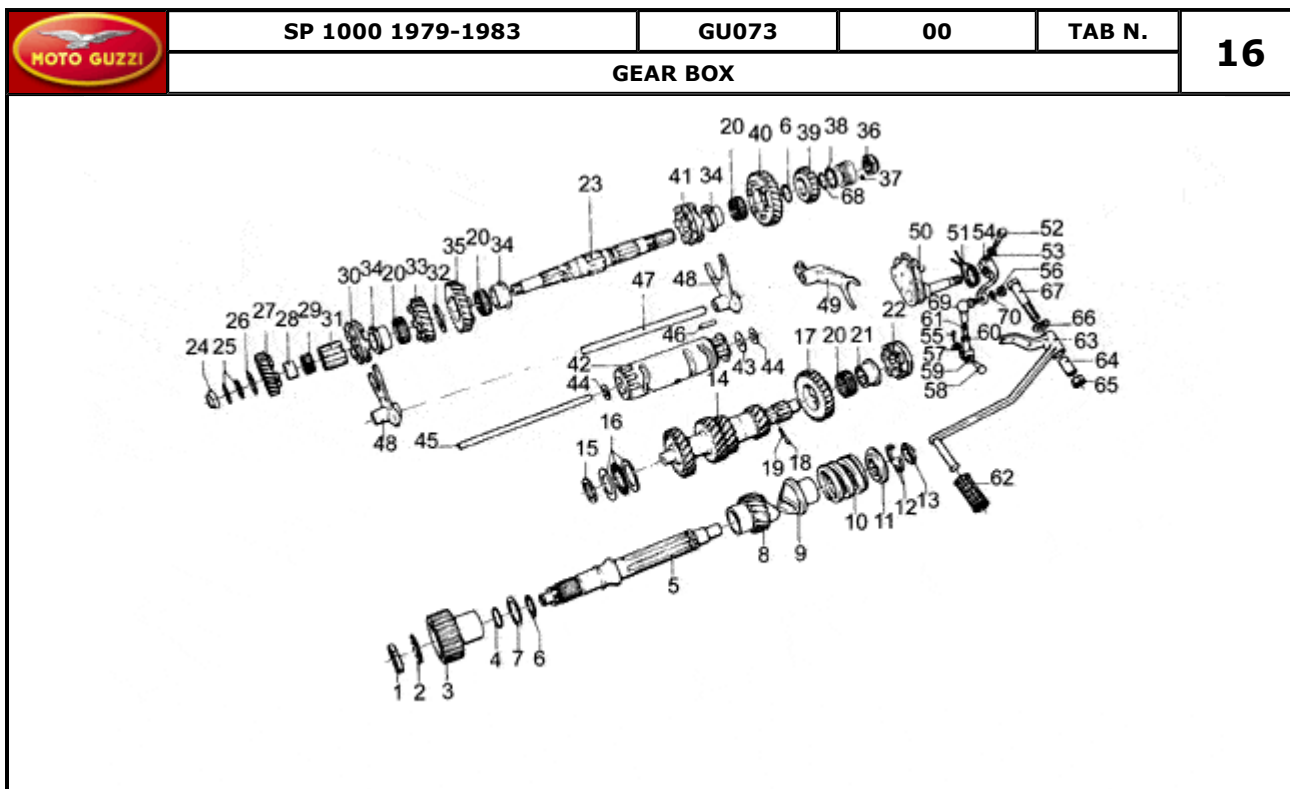

Pos.	Description	Year	I_M	Country	Version	Code	Q.ty	P.Cod.
1	Ring nut	-	-	-	-	GU93601022	1	
2	Washer 22x20x3,9	-	-	-	-	GU95028022	1	
3	Clutch gear	-	-	-	-	GU29999350	1	
4	O-ring 23,52x1,78	-	-	-	-	GU90706235	1	
5	Clutch shaft	-	-	-	-	GU14210702	1	
6	O-ring 20,24X2,62	-	-	-	-	GU90706203	2	
7	Oil-spreading washer 25,1x36x0,5	-	-	-	-	GU14218401	1	
8	Gear Z=17	-	-	-	-	GU14211110	1	
9	Hose	-	-	-	-	GU14211201	1	
10	Belleville spring	-	-	-	-	GU13211500	1	
11	Disc	-	-	-	-	GU14211600	1	
12	Half ring	-	-	-	-	GU12211700	2	
13	Spacer	-	-	-	-	GU14219401	1	
14	Primary gear shaft	-	-	-	-	GU14210513	1	
15	Thrust washer sp.2,1	-	-	-	-	GU18211051	1	
	Thrust washer sp.2,2	-	-	-	-	GU18211052	1	
	Thrust washer sp.2,4	-	-	-	-	GU18211054	1	
	Thrust washer sp.2	-	-	-	-	GU18211050	1	
16	Roller bearing	-	-	-	-	GU92258525	1	
17	Gear 5a Z=28	-	-	-	-	GU14212013	1	
18	Roller	-	-	-	-	GU92296750	1	
19	Spring	-	-	-	-	GU94321051	1	
20	Roller cage 30x35x13	-	-	-	-	GU92251030	4	
21	Bush 5a AP	-	-	-	-	GU14212210	1	
22	Sliding sleeve 5a	-	-	-	-	GU14231510	1	
23	Driven shaft	-	-	-	-	GU14213612	1	
24	Nut	-	-	-	-	GU14217410	1	
25	Shim 17,25x27x0,5	-	-	-	-	GU43083810	4	
26	Clearance washer 17,1x30	-	-	-	-	GU14215400	1	
27	Gear 4a Z=20	-	-	-	-	GU14215110	1	
28	Ring 4a	-	-	-	-	GU92259017	1	
29	Roller cage 4a A.S.	-	-	-	-	GU92251022	1