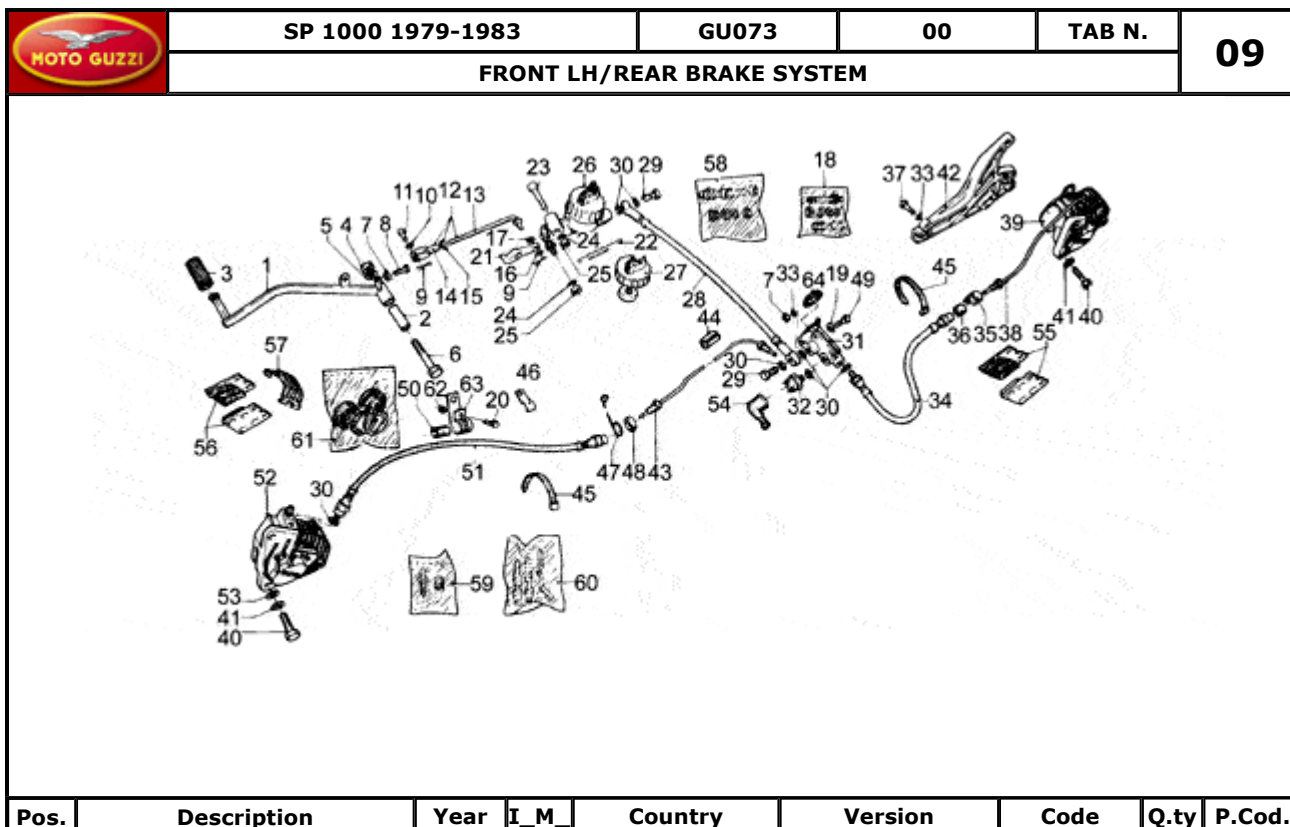

Pos.	Description	Year	I_M	Country	Version	Code	Q.ty	P.Cod.
1	Brake lever	-	-	-	-	GU17677050	1	
2	Bush	-	-	-	-	GU17252050	1	
3	Rubber spacer	-	-	-	-	GU14251001	1	
4	Nut	-	-	-	-	GU92701120	1	
5	Washer	-	-	-	-	GU17252750	1	
6	Screw	-	-	-	-	GU30252360	1	
7	Nut	-	-	-	-	GU92602206	3	
8	Hex screw M6X20	-	-	-	-	GU98054320	1	
9	Split pin	-	-	-	-	GU95500222	2	
10	Washer	-	-	-	-	GU95129110	1	
11	Pin	-	-	-	-	GU95770265	1	
12	Brake m.cyl. rod assy	-	-	-	-	GU17675051	1	
13	Tie rod	-	-	-	-	GU17675151	1	
14	Fork	-	-	-	-	GU95740175	1	
15	Nut	-	-	-	-	GU92690073	1	
16	Washer 7,5x13x1	-	-	-	-	GU95100173	1	
17	Spring washer	-	-	-	-	GU95129130	1	
18	Pads kit	-	-	-	-	GU14659450	1	
19	Washer	-	-	-	-	GU95001206	2	
20	Screw	-	-	-	-	GU98260416	1	
21	Pump control lever	-	-	-	-	GU17667551	1	
22	Spring	-	-	-	-	GU17667651	1	
23	Screw M8X40	-	-	-	-	GU98620440	1	
24	Spring washer	-	-	-	-	GU95021108	2	
25	Nut M8X1,25	-	-	-	-	GU92602208	2	
26	Rear master cylinder	-	-	-	-	GU29667000	1	
27	Pump cover	-	-	-	-	GU18667450	1	
28	Rear divider	-	-	-	-	GU18658560	1	
29	Oil pipe screw *	-	-	-	-	GU95990028	2	
30	Gasket	-	-	-	-	GU25656100	7	
31	Pressure valve	-	-	-	-	GU18668560	1	
32	Switch	-	-	-	-	GU63657000	1	
33	Notched washer	-	-	-	-	GU95021106	3