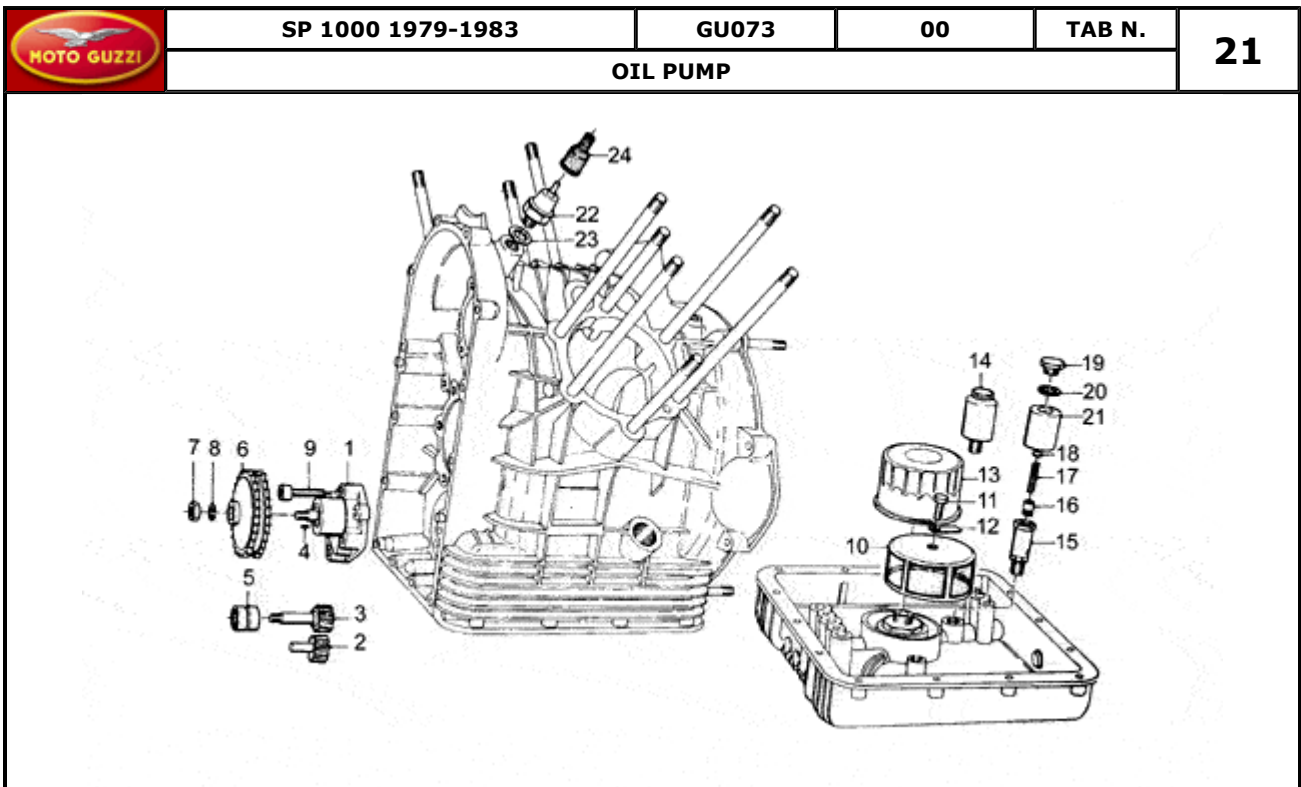

Pos.	Description	Year	I_M_	Country	Version	Code	Q.ty	P.Cod.
1	Oil pump gear	-	-	-	-	GU30147700	1	
2	Driven gear	-	-	-	-	GU13148400	1	
3	Drive gear	-	-	-	-	GU13147800	1	
4	Transmission key	-	-	-	-	GU13148300	1	
5	Roller bearing 10x22x20	-	-	-	-	GU92252210	1	
6	Oil pump gear	-	-	-	-	GU13147701	1	
7	Nut	-	-	-	-	GU92602308	1	
8	Spring washer	-	-	-	-	GU95120085	1	
9	Screw M8X30	-	-	-	-	GU98622430	4	
10	Oil filter	-	-	-	-	GU14152200	1	
11	Hex screw M6X16	-	-	-	-	GU98054316	1	
12	Plate	-	-	-	-	GU95187006	1	
13	Oil filter 61 mm	-	-	-	-	GU14153000	1	
14	Oil valve cpl.	-	-	-	-	GU03158200	1	
15	Valve body	-	-	-	-	GU10158701	1	
16	Piston	-	-	-	-	GU12150900	1	
17	Valve spring	-	-	-	-	GU94321072	1	
18	Bottom	-	-	-	-	GU12150700	1	
19	Plug	-	-	-	-	GU12159000	1	
20	Washer 14,5X20X1	-	-	-	-	GU95100523	1	
21	Cup	-	-	-	-	GU14158800	1	
22	Pressure sensor	-	-	-	-	GU17768750	1	
23	Gasket 12,25	-	-	-	-	GU12006400	1	
24	Cap	-	-	-	-	GU12717600	1