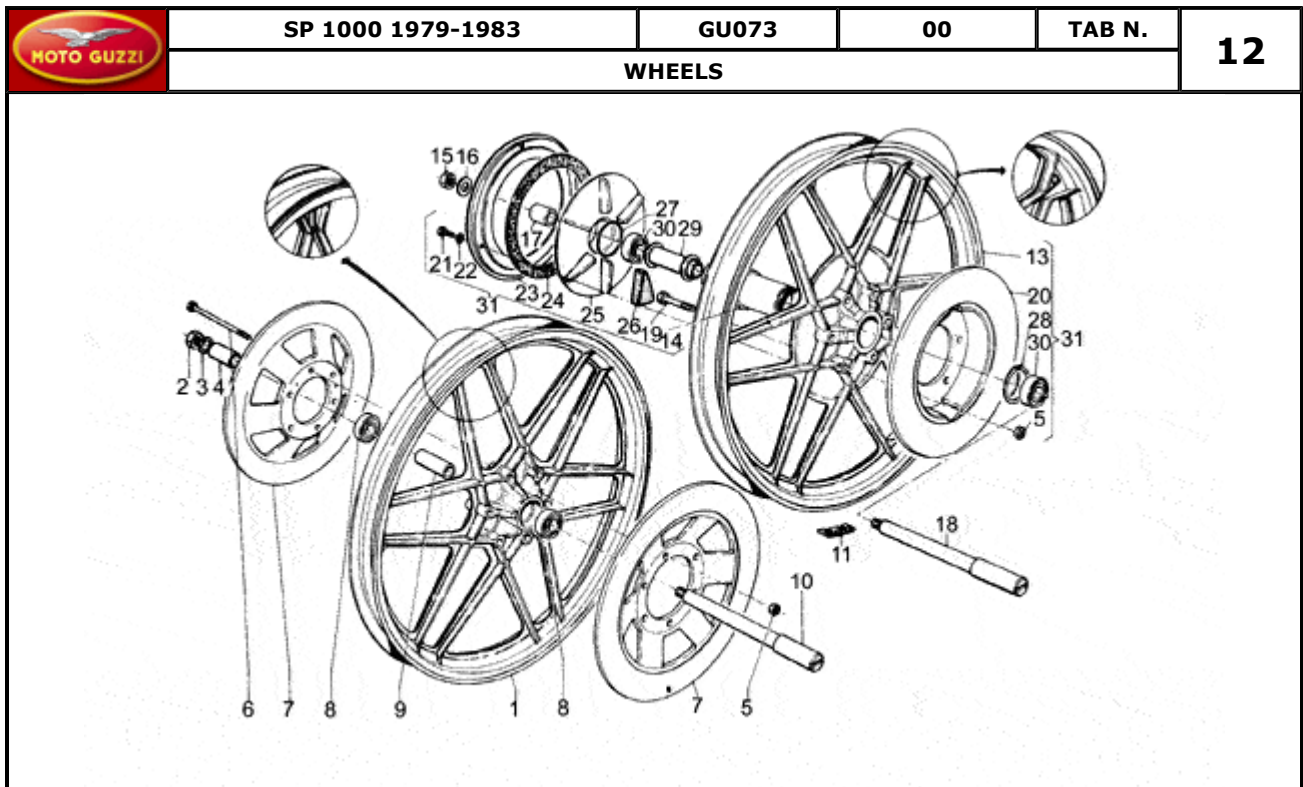

Pos.	Description	Year	I_M	Country	Version	Code	Q.ty	P.Cod.
1	Front wheel	-	-	-	-	GU17610360	1	
2	Nut M16X1,5	-	-	-	-	GU92602516	1	
3	Washer 17X27X2	-	-	-	-	GU95004217	1	
4	Spacer	-	-	-	-	GU17616360	1	
5	Nut	-	-	-	-	GU92630508	12	
6	Screw	-	-	-	-	GU98052499	6	
7	Front brake disc	-	-	-	-	GU28613345	2	
8	Bearing	-	-	-	-	GU92204221	2	
9	Spacer	-	-	-	-	GU14634051	1	
10	Front wheel spindle	-	-	-	-	GU17614160	1	
11	Counterweight	-	-	-	-	GU14616150	2	
13	Rear wheel	-	-	-	-	GU14630650	1	
14	Hub	-	-	-	-	GU14632250	1	
15	Nut M6X1,5	-	-	-	-	GU92602316	1	
16	Washer	-	-	-	-	GU14634400	1	
17	Spacer	-	-	-	-	GU17634150	1	
18	Pin	-	-	-	-	GU17633360	1	
19	Screw	-	-	-	-	GU98052445	6	
20	Rear brake disc	-	-	-	-	GU14635750	1	
21	Hex screw M6X20	-	-	-	-	GU98054320	3	
22	Notched washer	-	-	-	-	GU95021106	3	
23	Flange	-	-	-	-	GU14335650	1	
24	Ring	-	-	-	-	GU14335350	1	
25	Flexible coupling disc	-	-	-	-	GU14335203	1	
26	Rubber cush drive hub	-	-	-	-	GU01336800	12	
27	O-ring	-	-	-	-	GU90706490	1	
28	Circlip	-	-	-	-	GU90271055	1	
29	Bearing internal spacer	-	-	-	-	GU14634050	1	
30	Ball bearing 20X47X14	-	-	-	-	GU92204220	2	
31	Rear wheel	-	-	-	-	GU17630261	1