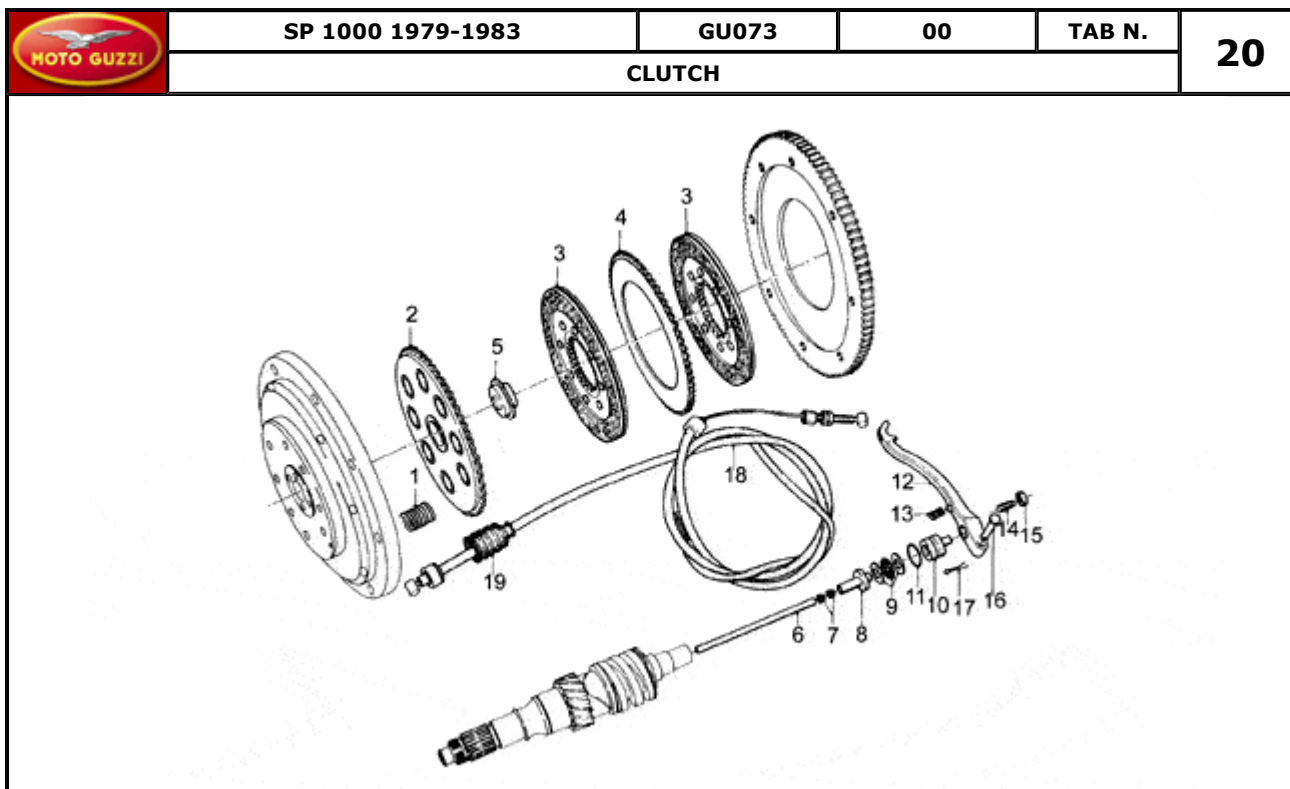

Pos.	Description	Year	I_M_	Country	Version	Code	Q.ty	P.Cod.
1	Clutch spring	-	-	-	-	GU13084100	8	
2	Disc	-	-	-	-	GU12082901	1	
3	Clutch gear	-	-	-	-	GU29999350	2	
4	Intermediate plate	-	-	-	-	GU12082300	1	
5	Cup	-	-	-	-	GU12082800	1	
6	Rod	-	-	-	-	GU14085700	1	
7	Bush	-	-	-	-	GU14085900	2	
8	Inner body	-	-	-	-	GU14086000	1	
9	Thrust bearing	-	-	-	-	GU12087001	1	
10	Outer body	-	-	-	-	GU14086100	1	
11	O-ring 17,13x2,62	-	-	-	-	GU90706170	1	
12	Clutch release shaft	-	-	-	-	GU14090202	1	
13	Lever return spring	-	-	-	-	GU94321105	1	
14	Adjuster screw	-	-	-	-	GU14090400	1	
15	Nut M8X1	-	-	-	-	GU92602508	1	
16	Pin 7x39	-	-	-	-	GU95780271	1	
17	Split pin	-	-	-	-	GU95500222	1	
18	Clutch cable	-	-	-	-	GU14093051	1	
19	Cap	-	-	-	-	GU17093850	1