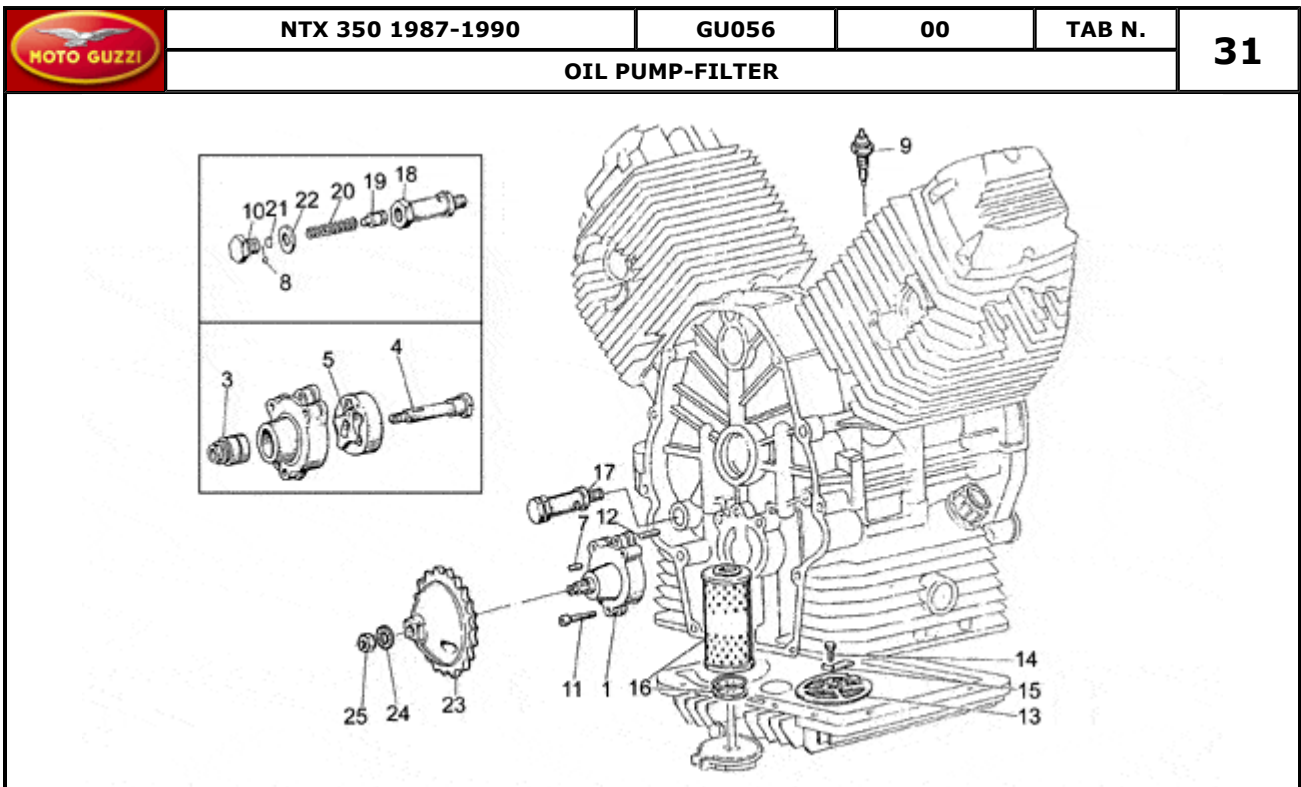

Pos.	Description	Year	I_M	Country	Version	Code	Q.ty	P.Cod.
1	Oil pump	-	-	-	-	GU19146422	1	
3	Roller bearing 10x22x20	-	-	-	-	GU92252210	1	
4	Oil pump shaft assy.	-	-	-	-	GU19147820	1	
5	Inner rotor	-	-	-	-	GU19148420	1	
7	Guide roller	-	-	-	-	GU92296726	1	
8	Ball	-	-	-	-	GU92295911	1	
9	Pressure sensor	-	-	-	02201N	GU31999581	1	
10	Plug	-	-	-	-	GU12159000	1	
11	Screw M6X35	-	-	-	-	GU98620335	3	
12	Pin	-	-	-	-	GU19018920	2	
13	Oil filter	-	-	-	-	GU19152200	1	
14	Screw	-	-	-	-	GU98054314	1	
15	Plate	-	-	-	-	GU95187006	1	
16	Oil filter	-	-	-	-	GU19153000	1	
17	Oil valve cpl.	-	-	-	-	GU10158201	1	
18	Valve body	-	-	-	-	GU10158701	1	
19	Piston	-	-	-	-	GU12150900	1	
20	Valve spring	-	-	-	-	GU94321072	1	
21	Bottom	-	-	-	-	GU12150700	1	
22	Washer 14,5X20X1	-	-	-	-	GU95100523	2	
23	Oil pump gear	-	-	-	-	GU19147721	1	
24	Washer 10,5x16x1	-	-	-	-	GU19149800	1	
25	Nut M10x1,25	-	-	-	-	GU92602510	1