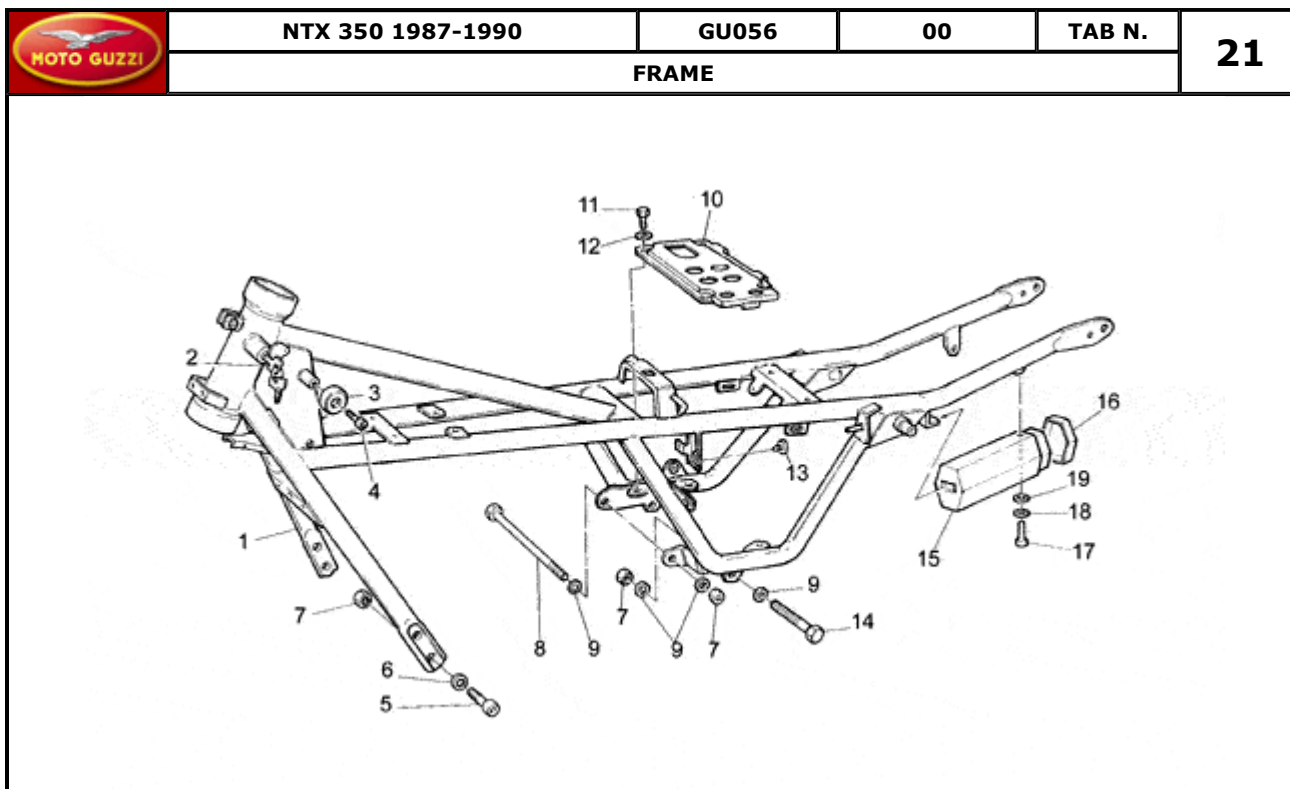

Pos.	Description	Year	I_M_	Country	Version	Code	Q.ty	P.Cod.
1	Frame	-	-	-	-	gr GU274001151	1	
2	Lock	-	-	-	-	GU19782520	1	
3	Rubber spacer	-	-	-	-	GU66103415	2	
4	Screw	-	-	-	-	GU98622420	2	
5	Screw	-	-	-	-	GU98612525	4	
6	Washer	-	-	-	-	GU95120105	4	
7	Nut	-	-	-	-	GU92601210	7	
8	Screw	-	-	-	-	GU98110202	1	
9	Washer	-	-	-	-	GU95007210	6	
10	Plate	-	-	-	-	GU27418215	1	
11	Hex screw M8X16	-	-	-	-	GU98054416	4	
12	Washer	-	-	-	-	GU95000208	4	
13	Drift	-	-	-	-	GU19705900	2	
14	Hex screw M10X55	-	-	-	-	GU98072555	2	
15	Tool kit box	-	-	-	-	GU27914515	1	
16	Cover	-	-	-	-	GU27914615	1	
17	Screw M6x10	-	-	-	-	GU98822310	1	
18	Washer 6,2X18X1	-	-	-	-	GU95100118	1	
19	Rubber spacer	-	-	-	-	GU93110060	1