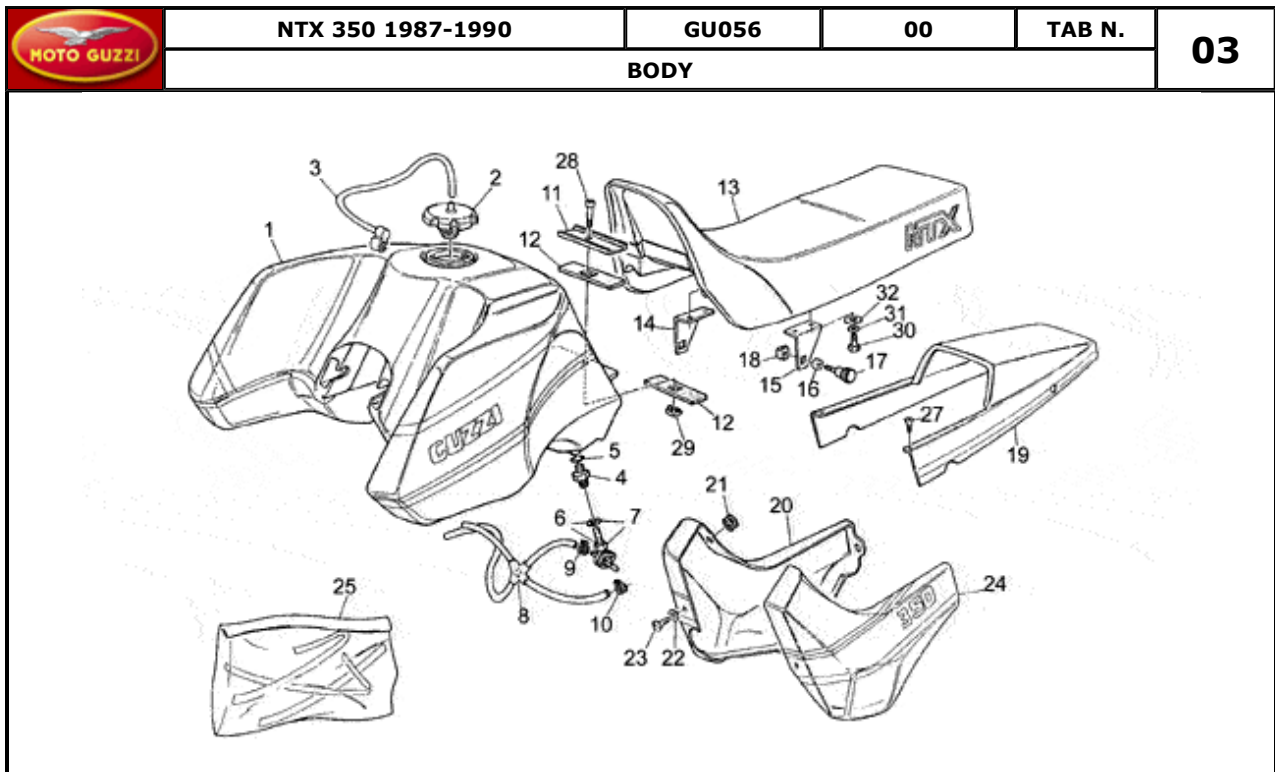

Pos.	Description	Year	I_M	Country	Version	Code	Q.ty	P.Cod.
1	Fuel tank	-	-	-	-	gr	GU271002151	1
2	Fuel filler cap	-	-	-	-	-	GU66103915	1
3	Breather pipe	-	-	-	-	-	GU66109715	1
4	Union	-	-	-	-	-	GU66101815	2
5	Ring	-	-	-	-	-	GU90706204	2
6	RH fuel cock	-	-	-	-	-	GU27105410	1
7	RH fuel cock	-	-	-	-	-	GU27105410	1
8	Fuel pipe	-	-	-	-	-	GU29106500	1
9	Hose clamp	-	-	-	-	-	GU61108400	2
10	Hose clamp D9	-	-	-	-	-	GU61108500	2
11	Plate	-	-	-	-	-	GU27103515	1
12	Rubber spacer	-	-	-	-	-	GU27103415	2
13	Saddle	-	-	-	-	-	GU27460515	1
14	Clamp	-	-	-	-	-	GU27460910	1
15	Clamp	-	-	-	-	-	GU27460911	1
16	Spacer	-	-	-	-	-	GU91180605	2
17	Knob	-	-	-	-	-	GU27462910	2
18	Captive nut	-	-	-	-	-	GU92660601	21
19	Rear fairing	-	-	-	-	gr	GU274664101	1
	Rear fairing	-	-	-	-	b-r	GU27466416	1
	Rear fairing	-	-	-	-	b-gg-r	GU27466417	1
	Rear fairing	-	-	-	-	b-g-n	GU27466418	1
20	RH side panel	-	-	-	-	gr	GU274762151	1
21	Rubber spacer	-	-	-	-	-	GU91551085	4
22	Nylon washer 6X17X1	-	-	-	-	-	GU66478610	2
23	Screw	-	-	-	-	-	GU98326016	2
24	LH side panel	-	-	-	-	gr	GU274763151	1
25	Decal set	-	-	-	-	b	GU27923315	1
27	Screw	-	-	-	-	-	GU98250516	2
28	Screw M8X30	-	-	-	-	-	GU98622430	1
29	Captive nut	-	-	-	-	-	GU92660801	1
30	Hex screw M6X16	-	-	-	-	-	GU98054316	4
31	Notched washer	-	-	-	-	-	GU95021106	4
32	Washer	-	-	-	-	-	GU95101140	4