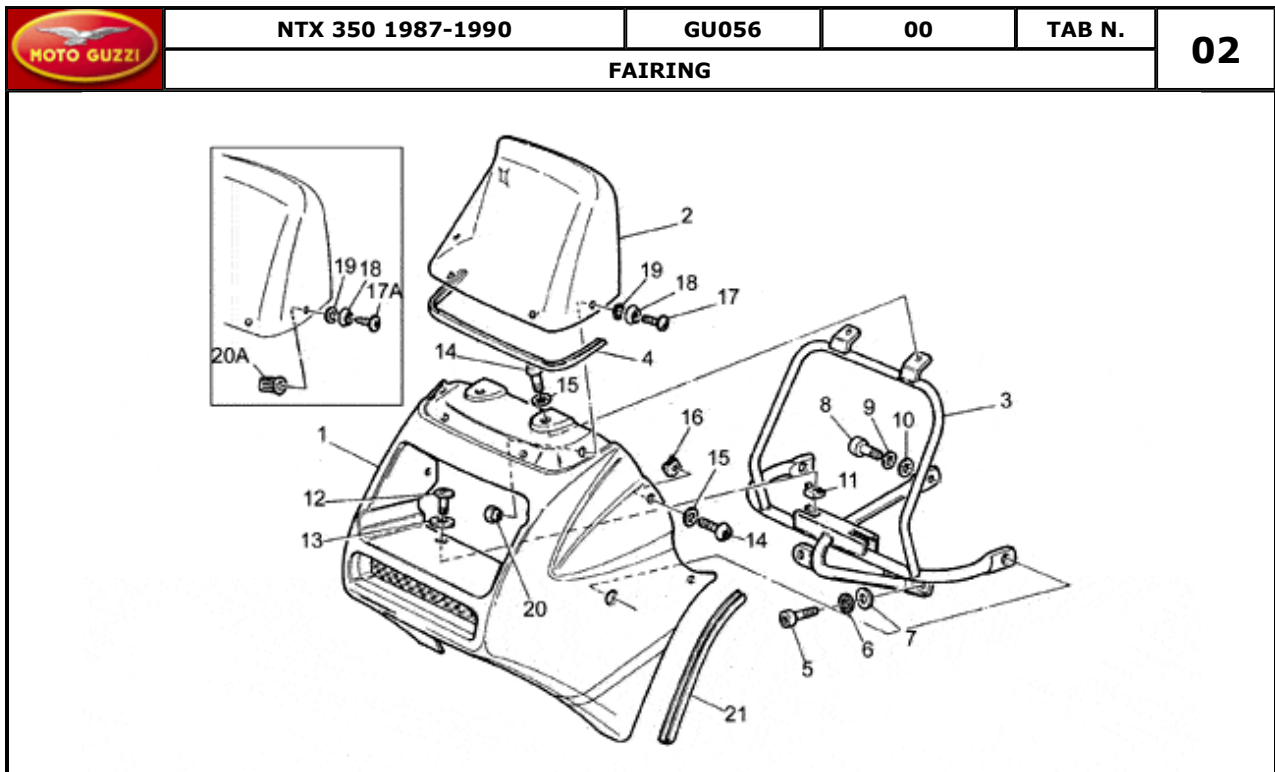

Pos.	Description	Year	I_M_	Country	Version	Code	Q.ty	P.Cod.
1	Windshield	-	-	-	-	gr GU275754151	1	
2	Windscreen	-	-	-	-	GU27577215	1	
3	Winndshield support	-	-	-	-	GU27578615007	1	
4	Gasket PVC	-	-	-	-	GU00823931080	1	
5	Hex socket screw M6X12	-	-	-	-	GU98682312	2	
6	Notched washer	-	-	-	-	GU95021106	2	
7	Washer	-	-	-	-	GU95000206	2	
8	Screw	-	-	-	-	GU98822420	1	
9	Spring washer	-	-	-	-	GU95021108	1	
10	Washer	-	-	-	-	GU95000208	1	
11	Captive nut	-	-	-	-	GU92660601	2	
12	Screw	-	-	-	-	GU98326014	2	
13	Washer 6,25X11X1	-	-	-	-	GU95100119	2	
14	Screw	-	-	-	-	GU98230618	6	
15	Special washer	-	-	-	-	GU61013800	6	
16	Clip	-	-	-	-	GU92680060	4	
17	Screw	-	-	-	-	GU98260416	4	
	Screw	-	-	-	A	GU99210316	4	
18	Washer	-	-	-	-	GU14577850	4	
19	O-ring	-	-	-	-	GU90706035	4	
20	Nut	-	-	-	-	GU27576015	4	
	Threaded insert	-	-	-	A	GU27576016	4	
21	Gasket PVC	-	-	-	-	GU00823931080	1