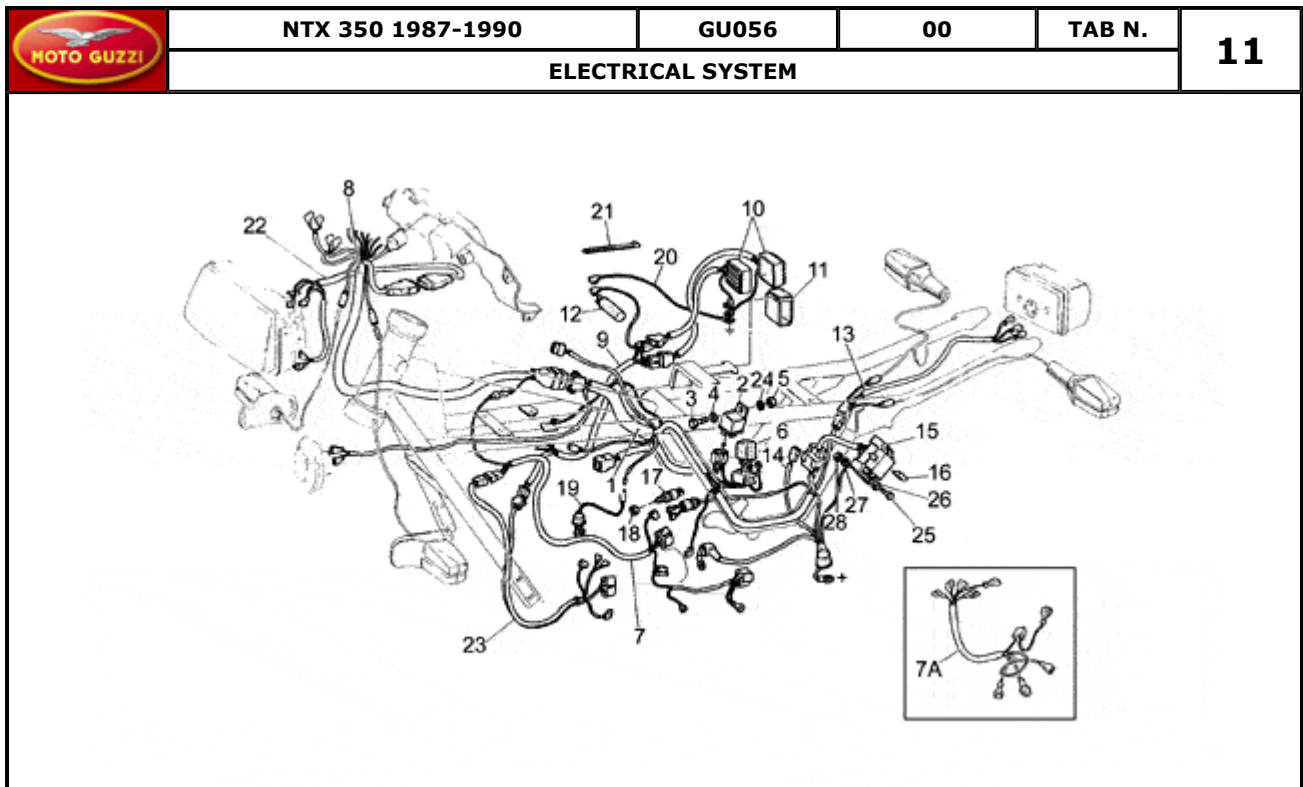

Pos.	Description	Year	I_M	Country	Version	Code	Q.ty	P.Cod.
	Alternator-regulator wiring	-	-	-	S	GU27725820	1	
1	Electrical system	-	-	-	-	GU27747115	1	
2	Starter relay	-	-	-	-	GU19732500	1	
3	Screw	-	-	-	-	GU98054212	2	
4	Washer	-	-	-	-	GU95000205	2	
5	Nut	-	-	-	-	GU92602205	2	
6	Flasher unit	-	-	-	-	GU28750561	1	
7	Alternator-regulator wiring	-	-	-	B	GU27725810	1	
8	Dashboard cable	-	-	-	-	GU27747215	1	
9	Ignition harness	-	-	-	-	GU27722115	1	
10	Electronic control unit	-	-	-	-	GU23721494	2	
11	Flexible support	-	-	-	-	GU27723835	2	
12	Capacitor	-	-	-	-	GU27710435	1	
13	Taillight wiring harn.	-	-	-	-	GU62747320	1	
14	Wire	-	-	-	-	GU27747815	1	
15	Fuse holder box	-	-	-	-	GU30743000	1	
16	Fuse 15A	-	-	-	-	GU28742560	6	
17	Brake light switch	-	-	-	-	GU39741150	1	
18	Nut	-	-	-	-	GU92700071	2	
19	Neutral indicator extension	-	-	-	-	GU19724560	1	
20	Wire	-	-	-	-	GU18759550	1	
21	Hose clamp 3,6x20,6	-	-	-	-	GU14609650	1	
	Hose clamp	-	-	-	-	GU61609630	1	
22	Headlight wiring w/harness	-	-	-	-	GU14747455	1	
23	Alternator wiring BOSCH	-	-	-	B	GU23726300	1	
24	Notched washer	-	-	-	-	GU95021105	2	
25	Screw	-	-	-	-	GU98054216	2	
26	Washer 5,25x14x1,5	-	-	-	-	GU95100059	2	
27	Washer	-	-	-	-	GU95000205	2	
28	Nut	-	-	-	-	GU92630205	2