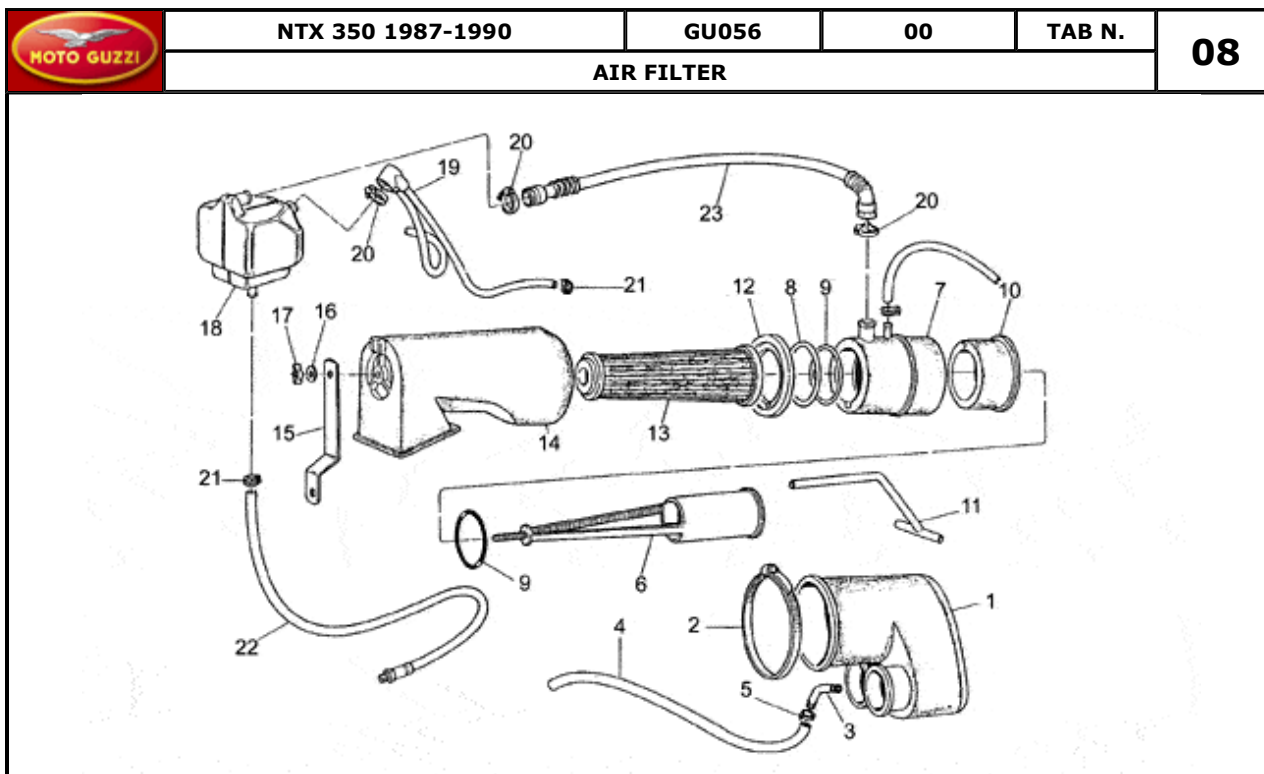

Pos.	Description	Year	I_M_	Country	Version	Code	Q.ty	P.Cod.
1	Intake manifold	-	-	-	-	GU19114300	1	
2	Hose clamp	-	-	-	-	GU93305092	1	
3	Pipe	-	-	-	-	GU17114650	1	
4	Rubber pipe 5X9	-	-	-	-	GU00823944050	1	
5	Hose clamp 3,6x20,6	-	-	-	-	GU14609650	1	
6	Air filter support	-	-	-	-	GU19155775	1	
7	Front hose	-	-	-	-	GU19156701	1	
8	Gasket	-	-	-	-	GU19113900	1	
9	Gasket ring	-	-	-	-	GU90706552	2	
10	Rear hose	-	-	-	-	GU19156900	1	
11	Breather pipe	-	-	-	-	GU19156001	1	
12	Ring	-	-	-	-	GU17113450	1	
13	Air filter	-	-	-	-	GU17113651	1	
14	Filter cover	-	-	-	-	GU17114050	1	
15	Support plate	-	-	-	-	GU27114120	1	
16	Washer 5,25x14x1,5	-	-	-	-	GU95100059	1	
17	Nut	-	-	-	-	GU92670305	1	
18	Housing	-	-	-	-	GU31153481	1	
19	Breather	-	-	-	-	GU27159661	1	
20	Hose clamp	-	-	-	-	GU93305018	3	
21	Hose clamp	-	-	-	-	GU61108400	3	
22	Breather	-	-	-	-	GU27159360	1	
23	Pipe	-	-	-	-	GU27157420	1