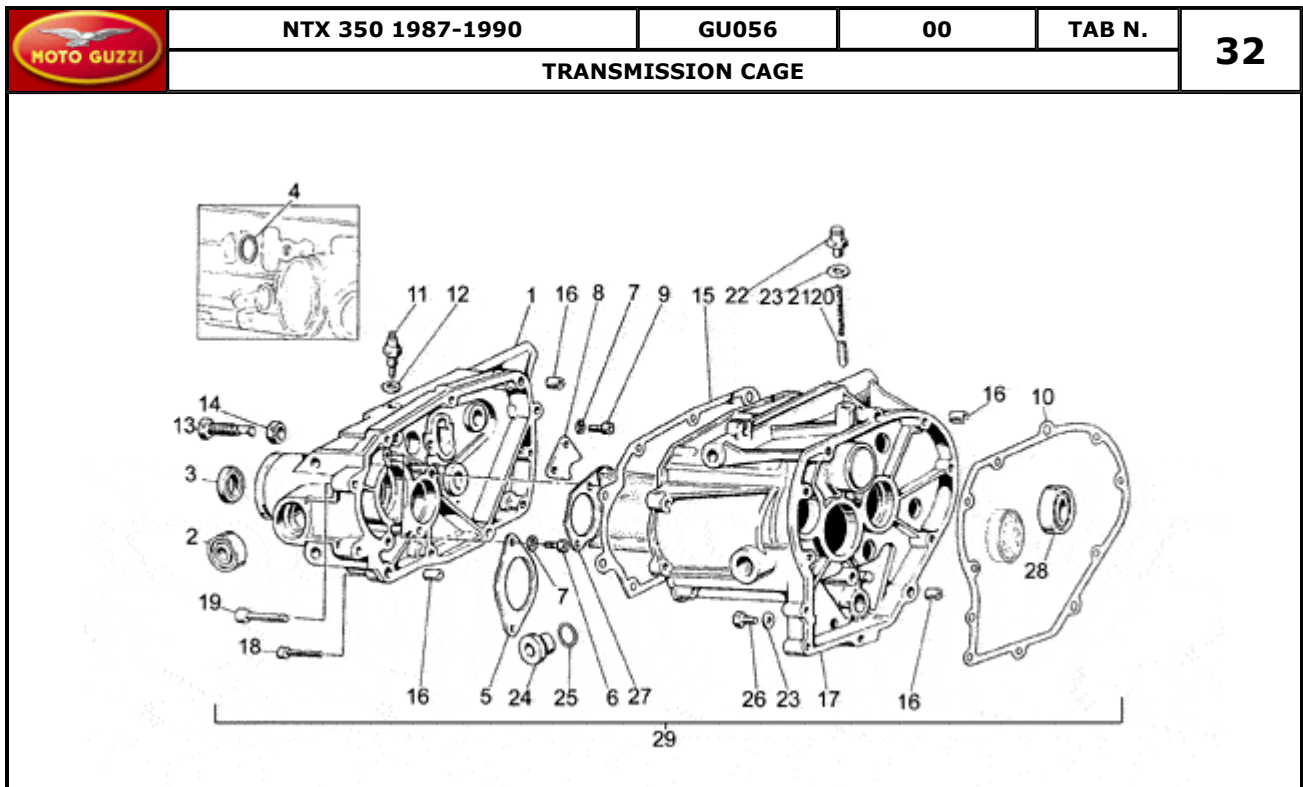

Pos.	Description	Year	I_M	Country	Version	Code	Q.ty	P.Cod.
1	Box cover	-	-	-	-	GU31200801	1	
2	Bearing 15x35x11	-	-	-	-	GU92204215	2	
3	Gasket ring 28x40x7	-	-	-	-	GU90402841	1	
4	O-ring 13,95x2,92	-	-	-	-	GU90706140	1	
5	Plate	-	-	-	-	GU19213820	1	
6	Screw	-	-	-	-	GU98622314	4	
7	Washer 6,4x10x0,7	-	-	-	-	GU14217901	6	
8	Plate	-	-	-	-	GU19235800	1	
9	Screw	-	-	-	-	GU98622314	2	
10	Gasket	-	-	-	-	GU19200320	1	
11	Sensor	-	-	-	-	GU19207220	1	
12	Gasket 8,25x15x1	-	-	-	-	GU12154200	1	
13	Screw M12x1,25	-	-	-	-	GU19237800	1	
14	Low nut M12x1,25	-	-	-	-	GU92602512	1	
15	Gasket	-	-	-	-	GU19201120	1	
16	Bush 6,6x9x13	-	-	-	-	GU19002020	4	
17	Transmission cage	-	-	-	-	GU31200201	1	
18	Screw M6x30	-	-	-	-	GU98610330	7	
19	Screw	-	-	-	-	GU98610435	4	
20	Pawl	-	-	-	-	GU55234700	1	
21	Lever return spring	-	-	-	-	GU94321067	1	
22	Breather plug	-	-	-	-	GU31206500	1	
23	Gasket	-	-	-	-	GU10528900	2	
24	Oil filler plug	-	-	-	-	GU31351200	1	
25	O-ring 20,24x2,62	-	-	-	-	GU90706203	1	
26	Oil plug	-	-	-	-	GU95980213	1	
27	Oil bulhead	-	-	-	-	GU19208220	1	
28	Ball bearing 20x42x12	-	-	-	-	GU92201120	1	
29	Transmission assy and housing	-	-	-	-	GU27991515	1