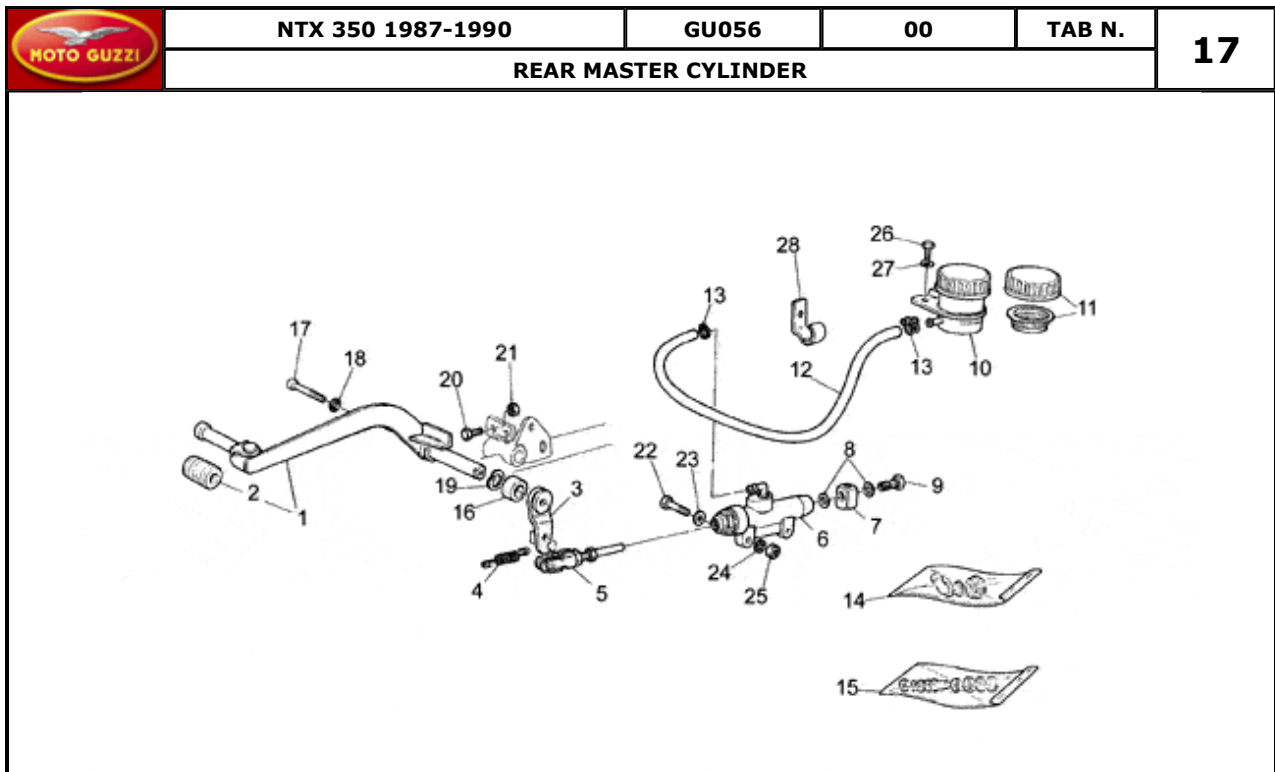

Pos.	Description	Year	I_M_	Country	Version	Code	Q.ty	P.Cod.
1	Brake lever	-	-	-	-	GU27677015	1	
2	Rubber spacer	-	-	-	-	GU30251025	1	
3	Lever	-	-	-	-	GU27667515	1	
4	Spring	-	-	-	-	GU27667615	1	
5	Pump rod	-	-	-	-	GU27675015	1	
6	Rear master cylinder	-	-	-	-	GU27667015	1	
7	Union	-	-	-	-	GU27668015	1	
8	Gasket	-	-	-	-	GU25656100	2	
9	Oil pipe screw	-	-	-	-	GU95990027	1	
10	Brake oil tank	-	-	-	-	GU65663500	1	
11	Tank cap	-	-	-	-	GU17661052	1	
12	Rear brake hose	-	-	-	-	GU00823950050	1	
13	Hose clamp	-	-	-	-	GU19157800	2	
14	Rear brake pump union	-	-	-	-	GU27659515	1	
15	Brake m.cyl seals rev. kit	-	-	-	-	GU27659375	1	
16	Spacer	-	-	-	-	GU27250715	1	
17	Screw M6X45	-	-	-	-	GU98620345	1	
18	Washer 6,4x10x0,7	-	-	-	-	GU14217901	1	
19	Spring washer	-	-	-	-	GU95129260	1	
20	Screw	-	-	-	-	GU98074320	1	
21	Nut	-	-	-	-	GU92601206	1	
22	Screw	-	-	-	-	GU98072330	2	
23	Washer	-	-	-	-	GU95000206	2	
24	Notched washer	-	-	-	-	GU95021106	2	
25	Nut	-	-	-	-	GU92601206	2	
26	Screw	-	-	-	-	GU98054214	2	
27	Washer 5,25x14x1,5	-	-	-	-	GU95100059	2	
28	Hose clamp	-	-	-	-	GU19718000	2