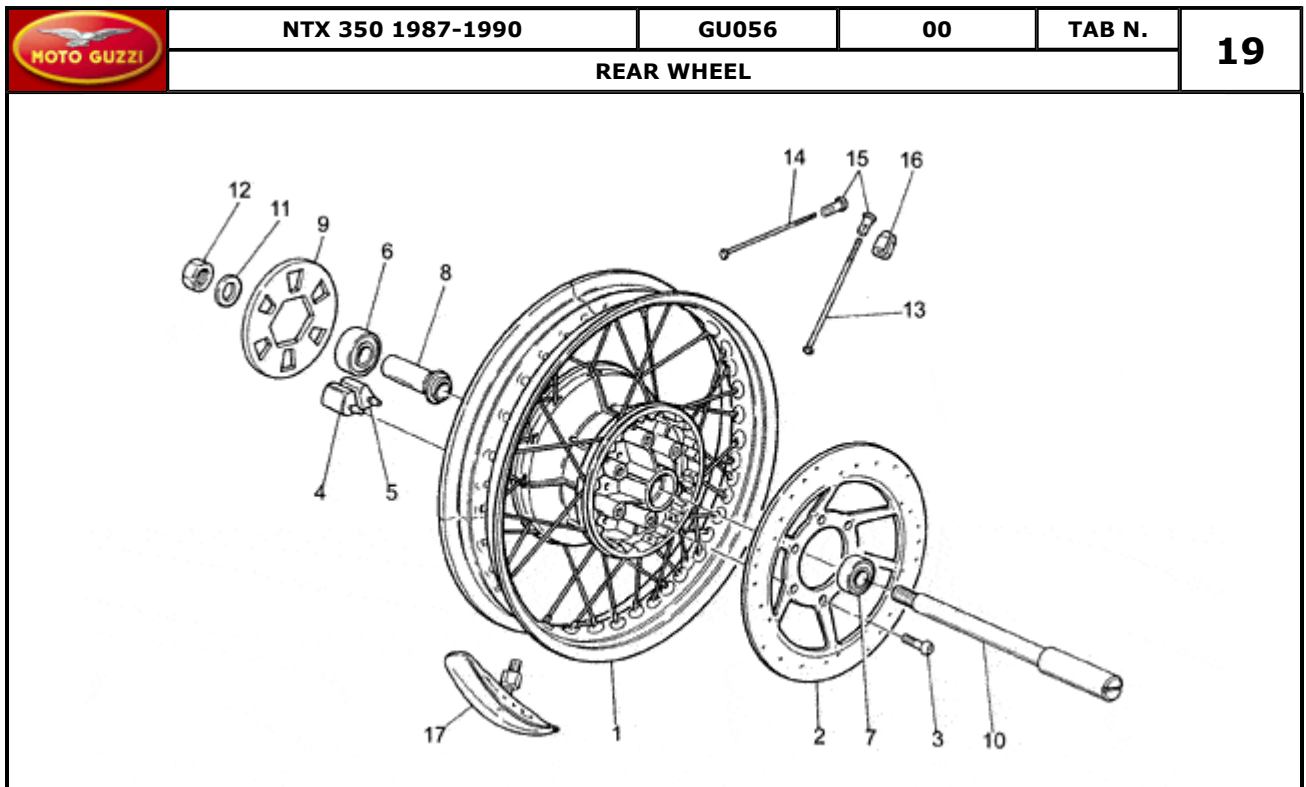

Pos.	Description	Year	I_M_	Country	Version	Code	Q.ty	P.Cod.
1	Rear wheel	-	-	-	-	o	GU27630611	1
	Rear wheel	-	-	-	-	gg	GU27630610	1
2	Brake disc	-	-	-	-	-	GU31613335	1
3	Screw	-	-	-	-	-	GU98230825	6
4	RH rubber coupling	-	-	-	-	-	GU19632501	6
5	LH rubber coupling	-	-	-	-	-	GU19632502	6
6	Bearing	-	-	-	-	-	GU92204218	1
7	Bearing	-	-	-	-	-	GU92204217	1
8	Spacer	-	-	-	-	-	GU27633910	1
9	Spacer	-	-	-	-	-	GU27356910	1
10	Rear wheel spindle	-	-	-	-	-	GU27633310	1
11	Washer	-	-	-	-	-	GU14634400	1
12	Nut M6X1,5	-	-	-	-	-	GU92602316	1
13	Rear wheel spoke, long	-	-	-	-	-	GU27631410	18
14	Rear wheel spoke, short	-	-	-	-	-	GU27631110	18
15	Nipples	-	-	-	-	-	GU27611710	36
16	Counterweight 10 gr.	-	-	-	-	-	GU27616110	1
	Counterweight 15 gr.	-	-	-	-	-	GU27616111	1
	Counterweight 20 gr.	-	-	-	-	-	GU27616112	1
	Counterweight 30 gr.	-	-	-	-	-	GU27616113	1
17	Inner tube fastener	-	-	-	-	-	GU27619110	1