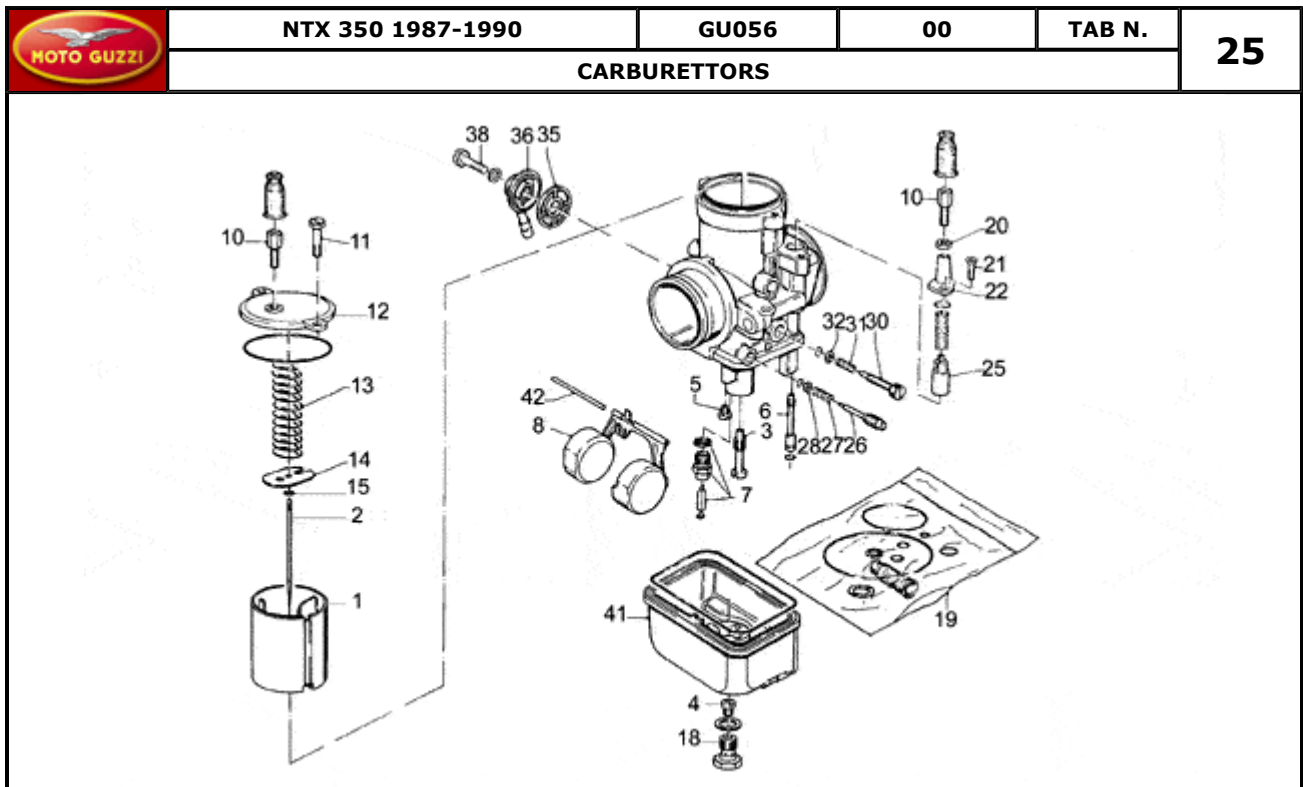

Pos.	Description	Year	I_M_	Country	Version	Code	Q.ty	P.Cod.
1	Gas valve 30	-	-	-	-	GU27934820	2	
2	Conical pin 19-2a	-	-	-	-	GU23937710	2	
3	Needle valve	-	-	-	-	GU27935520	2	
4	Main jet	-	-	-	-	GU17935767	2	
5	Idle jet 42	-	-	-	-	GU23935910	2	
6	Starter jet 60	-	-	-	-	GU19936000	2	
7	Needle valve	-	-	-	-	GU19934600	2	
8	Float gr.9,5	-	-	-	-	GU27934315	2	
10	Wire tensioner screw	-	-	-	-	GU12937200	2	
11	Screw	-	-	-	-	GU14934650	2	
12	Cover	-	-	-	-	GU19935080	2	
13	Gas valve return spring	-	-	-	-	GU19937180	2	
14	Plate	-	-	-	-	GU19938580	2	
15	Conical pin clip	-	-	-	-	GU65933600	2	
18	Plug with OR	-	-	-	-	GU10933700	2	
19	Gaskets set	-	-	-	-	GU19939980	2	
20	Nut	-	-	-	-	GU19938880	4	
21	Screw	-	-	-	-	GU13937900	2	
22	Starter device cover	-	-	-	-	GU17937450	2	
25	Starter valve	-	-	-	-	GU13937800	2	
26	Adj.min.eng.speed screw	-	-	-	-	GU13936200	2	
27	Spring	-	-	-	-	GU13936300	2	
28	Flat washer	-	-	-	-	GU65933700	2	
30	Gas valve adjuster screw	-	-	-	-	GU13936600	2	
31	Spring	-	-	-	-	GU13936700	2	
32	Flat washer	-	-	-	-	GU14931650	2	
35	Fuel filter	-	-	-	-	GU43934000	2	
36	Fuel pipe union cap	-	-	-	-	GU13934600	2	
38	Cap fixing screw	-	-	-	-	GU10934900	2	
41	Aluminium float chamber	-	-	-	-	GU19934480	2	
	Float chamber plastica	-	-	-	03399N	GU31934460	2	
42	Float pin	-	-	-	-	GU13933100	2