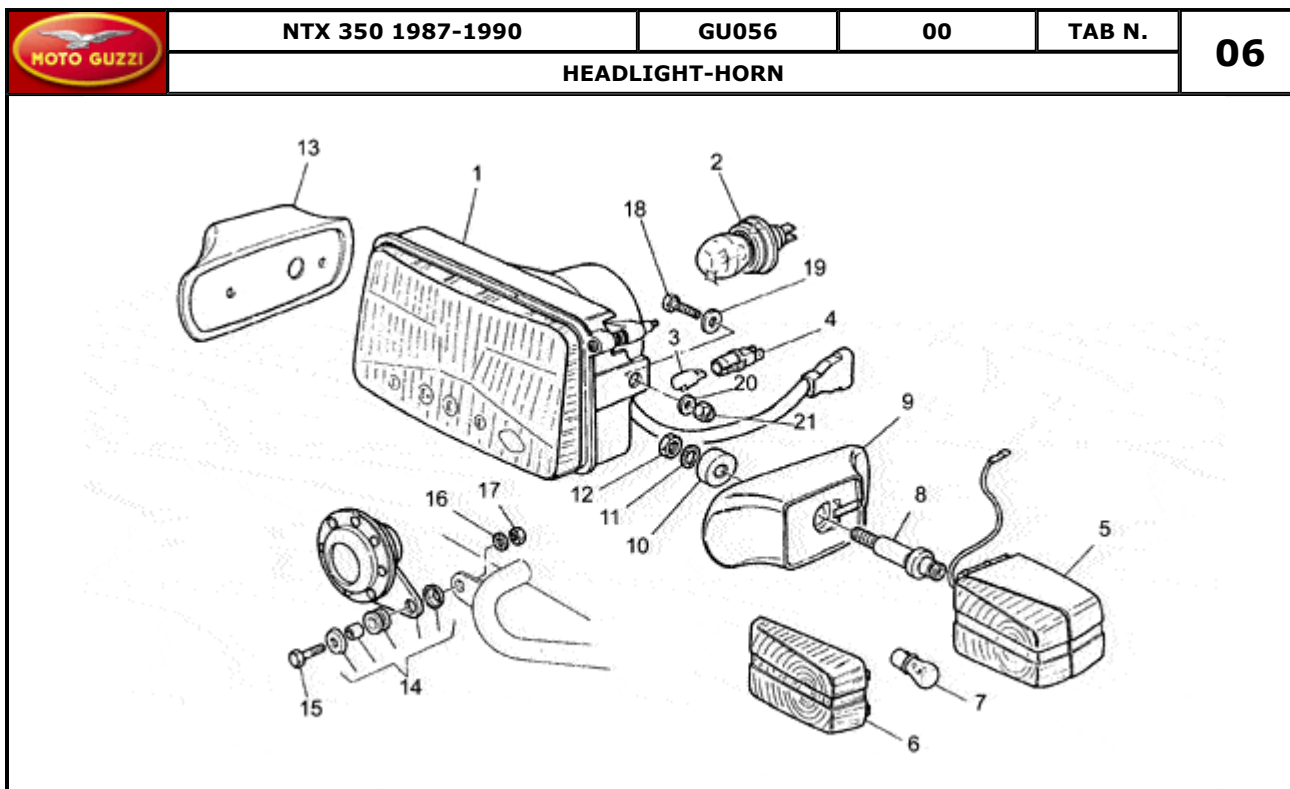

Pos.	Description	Year	I_M_	Country	Version	Code	Q.ty	P.Cod.
1	Headlight	-	-	-	-	GU27740515	1	
2	Lamp 12V 45/40W	-	-	-	-	GU93450231	1	
3	Lamp 12V-5W	-	-	-	-	GU93450105	1	
4	Lampholder	-	-	-	-	GU14768650	1	
5	Rear turn indicator	-	-	-	-	GU27751611	2	
6	Turn indicator lens	-	-	-	-	GU28753750	2	
7	Lamp 12V-10W	-	-	-	-	GU93450129	2	
8	Turn sig. support rod	-	-	-	-	GU27751315	2	
9	Front LH turn indic.supp.cpl.	-	-	-	-	GU27753216	1	
10	Spacer	-	-	-	-	GU27753415	2	
11	Notched washer	-	-	-	-	GU95022110	2	
12	Nut	-	-	-	-	GU92602411	2	
13	Front RH turn indic.supp.cpl.	-	-	-	-	GU27753215	1	
14	Horn	-	-	-	-	GU27743715	1	
15	Hex screw M6X22	-	-	-	-	GU98054322	1	
16	Notched washer	-	-	-	-	GU95021106	1	
17	Nut	-	-	-	-	GU92602206	1	
18	Hex screw M6X22	-	-	-	-	GU98054322	2	
19	Washer 6,4x12x1,2	-	-	-	-	GU95100141	2	
20	Washer 5,3x10x0,5	-	-	-	-	GU95100121	2	
21	Nut M6x1	-	-	-	-	GU92630106	2