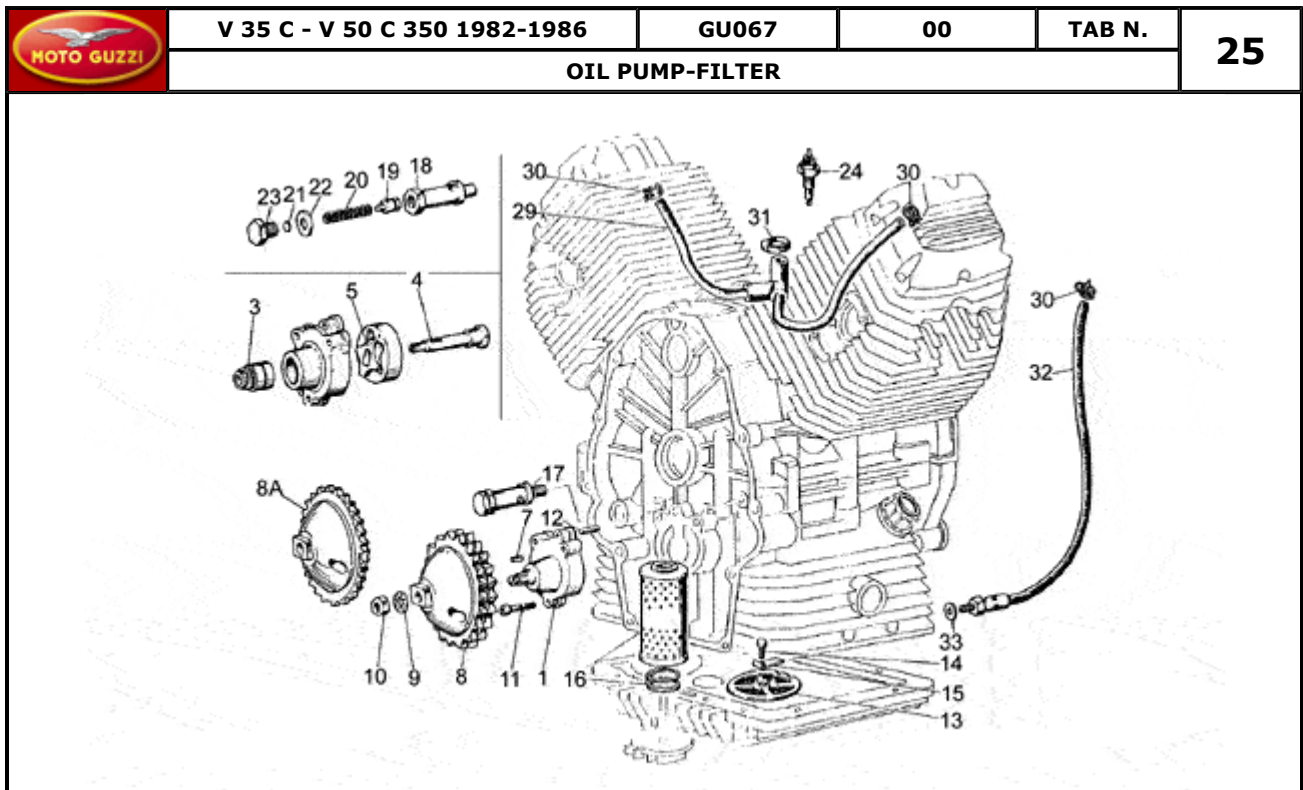

Pos.	Description	Year	I_M	Country	Version	Code	Q.ty	P.Cod.
1	Oil pump	-	-	-	-	GU19146422	1	
3	Roller bearing 10x22x20	-	-	-	-	GU92252210	1	
4	Oil pump shaft assy.	-	-	-	-	GU19147820	1	
5	Inner rotor	-	-	-	-	GU19148420	1	
7	Guide roller	-	-	-	-	GU92296726	1	
8	Drive gear	-	-	-	M2-V35C	GU19147720	1	
	Drive gear	-	-	-	M4-V50C	GU19147720	1	
	Oil pump gear	-	-	-	M1-V35C	GU19147721	1	
	Oil pump gear	-	-	-	M3-V35C	GU19147721	1	
9	Washer 10,5x16x1	-	-	-	-	GU19149800	1	
10	Nut M10x1,25	-	-	-	-	GU92602510	1	
11	Screw M6X35	-	-	-	-	GU98620335	3	
12	Pin	-	-	-	-	GU19018920	2	
13	Oil filter	-	-	-	-	GU19152200	1	
14	Screw	-	-	-	-	GU98054314	1	
15	Plate	-	-	-	-	GU95187006	1	
16	Oil filter	-	-	-	-	GU19153000	1	
17	Oil valve cpl.	-	-	-	-	GU10158201	1	
18	Valve body	-	-	-	-	GU10158701	1	
19	Piston	-	-	-	-	GU12150900	1	
20	Valve spring	-	-	-	-	GU94321072	1	
21	Bottom	-	-	-	-	GU12150700	1	
22	Washer 14,5X20X1	-	-	-	-	GU95100523	3	
23	Plug	-	-	-	-	GU12159000	1	
24	Pressure sensor	-	-	-	02201N	GU31999581	1	
29	Breather pipe	-	-	-	-	GU19159600	1	
30	Hose clamp	-	-	-	-	GU61108400	3	
31	Hose clamp	-	-	-	-	GU28157850	1	
32	Breather	-	-	-	-	GU19159300	1	
	Breather	-	-	-	-	GU19159320	1	
33	Gasket 8,25x15x1	-	-	-	-	GU12154200	1