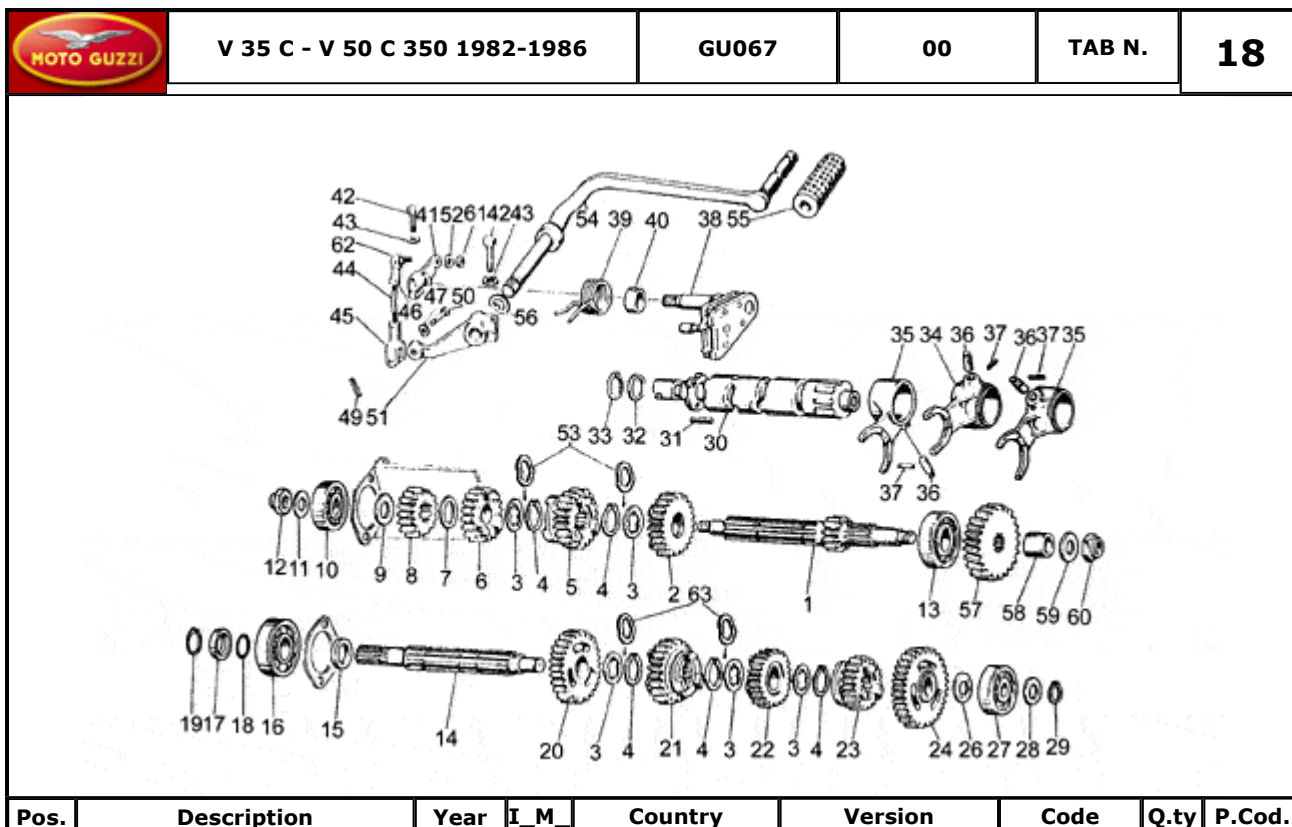

Pos.	Description	Year	I_M	Country	Version	Code	Q.ty	P.Cod.
1	Primary gear shaft Z=11	-	-	-	-	GU19210520	1	
2	Gear 5a AS Z=22	-	-	-	-	GU19212020	1	
3	Thrust washer mm1	-	-	-	-	GU19215420	5	
4	Circlip	-	-	-	-	GU90271220	5	
5	Gear 4a AS Z=22	-	-	-	-	GU19211820	1	
6	Gear 3a AS Z=18	-	-	-	-	GU19211420	1	
7	Thrust washer	-	-	-	-	GU19214620	1	
8	Gear	-	-	-	-	GU19211320	1	
9	Washer	-	-	-	-	GU19212800	1	
10	Ball bearing	-	-	-	-	GU92201415	1	
11	Clearance washer	-	-	-	-	GU39238100	1	
12	Nut	-	-	-	-	GU10054100	1	
13	Bearing 20X47X14	-	-	-	-	GU92201220	1	
14	Driven shaft	-	-	-	-	GU19213620	1	
15	Spacer	-	-	-	-	GU19212900	1	
16	Bearing 20X47X14	-	-	-	-	GU92201220	1	
17	Spacer	-	-	-	-	GU19213720	1	
18	Gasket ring 18,77X1,78	-	-	-	-	GU90706188	1	
19	Circlip	-	-	-	-	GU90271121	1	
20	Gear	-	-	-	-	GU19214501	1	
21	Gear	-	-	-	-	GU19214820	1	
22	Gear	-	-	-	-	GU19215121	1	
23	Gear	-	-	-	-	GU19215220	1	
24	Gear	-	-	-	-	GU19214001	1	
26	Spacer	-	-	-	-	GU35214300	1	
27	Ball bearing	-	-	-	-	GU92201415	1	
28	Spacer	-	-	-	-	GU35214300	1	
	Thrust washer	-	-	-	-	GU39239300	1	
29	Circlip	-	-	-	-	GU90271115	1	
30	Shift cam	-	-	-	-	GU19234420	1	
31	Pin	-	-	-	-	GU19234600	4	
32	Spacer 1 mm	-	-	-	-	GU19355300	1	
33	Snap ring	-	-	-	-	GU90271020	1