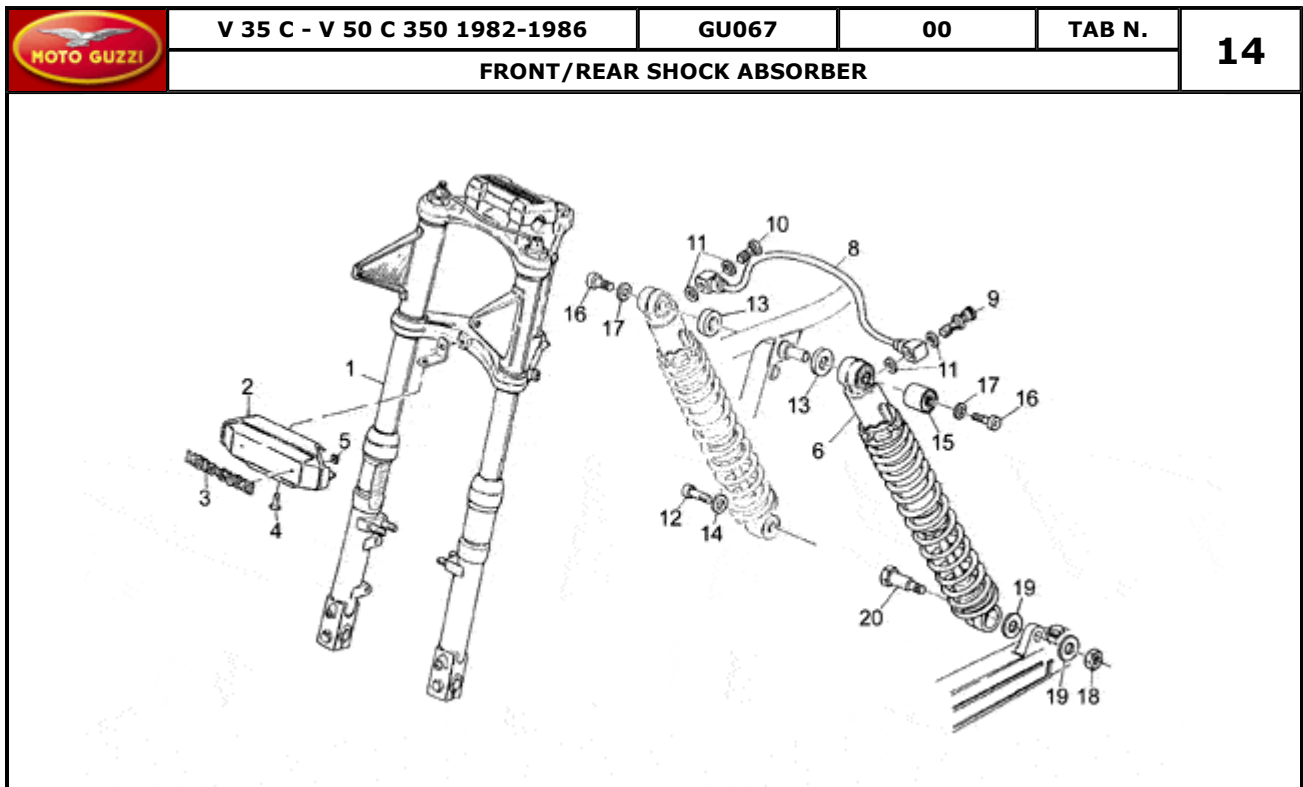

Pos.	Description	Year	I_M_	Country	Version	Code	Q.ty	P.Cod.
1	Front fork	-	-	-	-	GU19490365	1	
2	Guard	-	-	-	-	GU62497820	1	
3	Name plate Moto Guzzi	-	-	-	-	GU19923480	1	
4	Screw	-	-	-	-	GU98326014	1	
5	Plate	-	-	-	-	GU39922200	2	
6	Shock absorber-pair	-	-	-	K	GU23999270	1	
	Rear shock absorber	-	-	-	K	GU31999240	1	
8	Pipe	-	-	-	P	GU19556160	1	
	Pipe	-	-	-	S	GU28556552	1	
9	Air valve	-	-	-	-	GU28556250	1	
10	Bored screw	-	-	-	-	GU28556450	1	
11	Copper washer	-	-	-	-	GU28556350	4	
12	Screw	-	-	-	-	GU98822416	4	
13	Spacer	-	-	-	-	GU91181407	3	
14	Washer	-	-	-	-	GU95100256	4	
15	Silent-block	-	-	-	-	GU14551655	4	
16	Screw	-	-	-	-	GU98822425	2	
17	Washer	-	-	-	-	GU95004208	2	
18	Nut	-	-	-	-	GU92602410	1	
19	Washer 10,2x18x2	-	-	-	-	GU95004210	2	
20	Pin	-	-	-	-	GU23555280	1