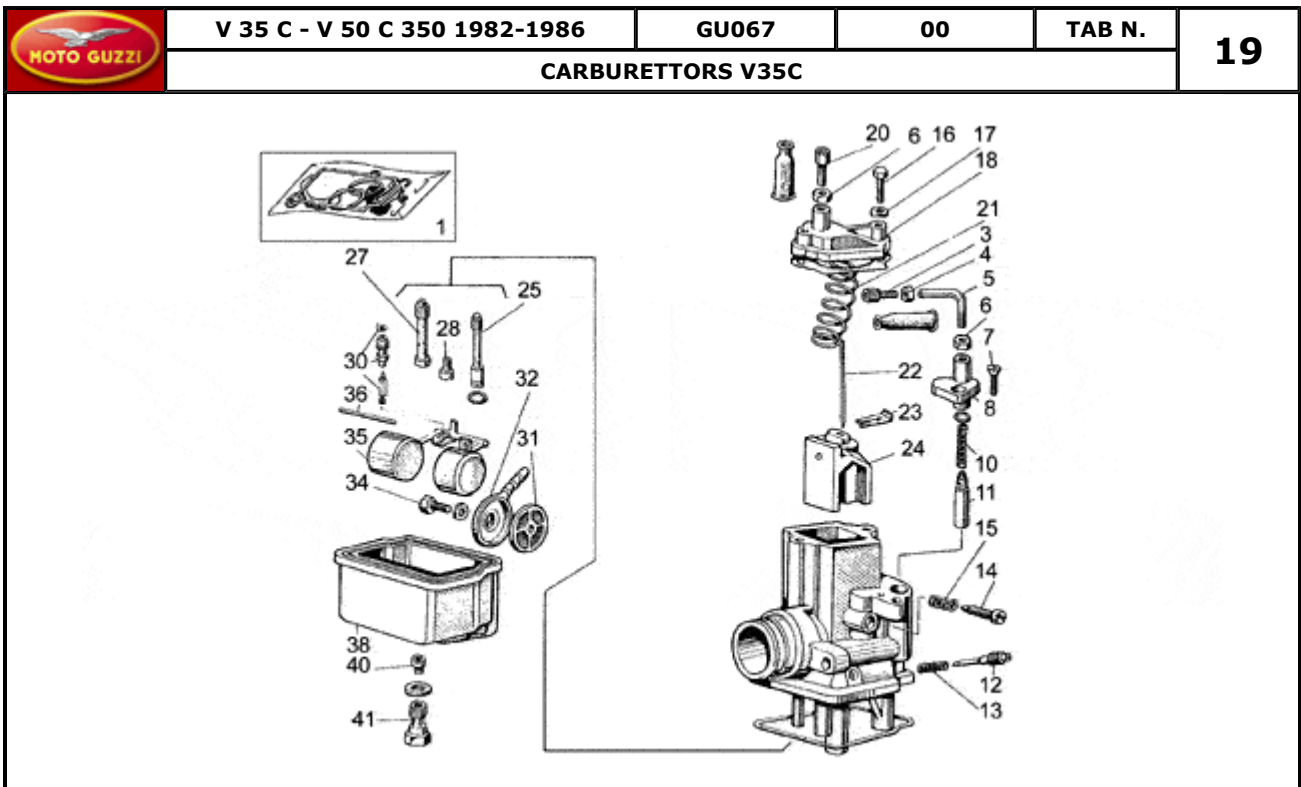

Pos.	Description	Year	I_M_	Country	Version	Code	Q.ty	P.Cod.
1	Gasket envelope	-	-	-	-	GU39939900	2	
3	Wire tensioner screw	-	-	-	-	GU53937200	2	
4	Nut	-	-	-	-	GU19938880	2	
5	Pipe	-	-	-	-	GU49938900	2	
6	Nut	-	-	-	-	GU12937300	4	
7	Screw	-	-	-	-	GU13937900	2	
8	Starter device cover	-	-	-	-	GU17937450	2	
10	Valve spring	-	-	-	-	GU39937600	2	
11	Starter valve	-	-	-	-	GU13937800	2	
12	Adj.min.eng.speed screw	-	-	-	-	GU13936200	2	
13	Spring	-	-	-	-	GU13936300	2	
14	Gas valve adjuster screw	-	-	-	-	GU13936600	2	
15	Spring	-	-	-	-	GU13936700	2	
16	Screw	-	-	-	-	GU13932800	4	
17	Washer	-	-	-	-	GU13932900	4	
18	Valve cover	-	-	-	-	GU53935000	2	
20	Wire tensioner screw	-	-	-	-	GU12937200	2	
21	Gas valve return spring	-	-	-	-	GU53937100	2	
24	Gas valve 40	-	-	-	-	GU61934800	2	
25	Starter jet 60	-	-	-	-	GU19936000	2	
27	Needle valve 260AH	-	-	-	-	GU19935500	2	
28	Idle jet 40	-	-	-	-	GU19935900	2	
30	Needle valve	-	-	-	-	GU19934600	2	
31	Fuel filter	-	-	-	-	GU43934000	2	
32	Fuel pipe union cap	-	-	-	-	GU13934600	2	
34	Cap fixing screw	-	-	-	-	GU10934900	2	
35	Float	-	-	-	-	GU61934300	2	
36	Float pin	-	-	-	-	GU13933100	2	
38	Float chamber	-	-	-	-	GU10934400	2	
40	Main jet 108	-	-	-	-	GU19935701	2	
41	Plug with OR	-	-	-	-	GU10933700	2