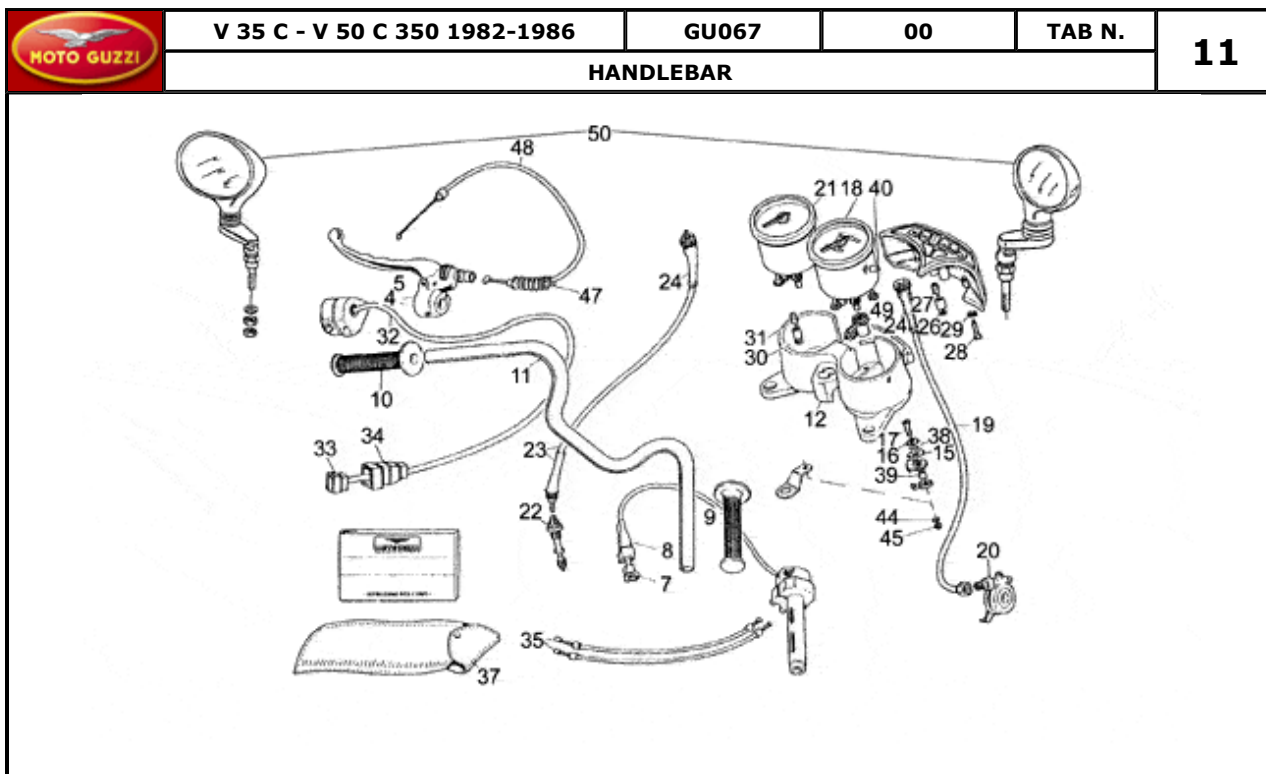

Pos.	Description	Year	I_M_	Country	Version	Code	Q.ty	P.Cod.
4	Clutch lever control	-	-	-	-	GU19605501	1	
5	Clutch lever	-	-	-	-	GU14605750	1	
7	4-way connector	-	-	-	-	GU17756160	1	
8	Cap	-	-	-	-	GU17756060	1	
9	RH hand grip	-	-	-	-	GU65603500	1	
10	LH hand grip	-	-	-	-	GU65603000	1	
11	Handlebar	-	-	-	-	GU29600351	1	
12	Instrument support	-	-	-	-	GU19501500	1	
15	Washer	-	-	-	-	GU95090142	2	
16	Washer	-	-	-	-	GU18577850	2	
17	Screw	-	-	-	-	GU98270641	2	
18	Speedometer	-	-	-	V50C	GU27761510001	1	
	Speedometer	-	-	-	V35C	GU19761500	1	
19	Transmission	-	-	-	-	GU19760480	1	
20	Speedometer gear Z=20/10	-	-	-	-	GU61762530	1	
21	Tachometer	-	-	-	V50C	GU17767260	1	
	Tachometer	-	-	-	V35C	GU19767200	1	
22	Gear Z=14	-	-	-	-	GU14769200	1	
23	Rev counter transmission	-	-	-	-	GU19768180	1	
24	Sheath	-	-	-	-	GU17762200	2	
26	Lampholder	-	-	-	-	GU19768680	8	
27	Lamp 12V-1,2W	-	-	-	-	GU93450140	8	
28	Screw	-	-	-	-	GU98830225	2	
29	Notched washer	-	-	-	-	GU95021105	2	
30	Lampholder	-	-	-	-	GU14768650	2	
31	Lamp 12v-3w	-	-	-	-	GU93450120	2	
32	LH lights selector	-	-	-	-	GU23738001	1	
33	Connector	-	-	-	-	GU61740551	1	
34	Rubber protection	-	-	-	-	GU35755780	1	
35	Throttle cable	-	-	-	V35C	GU19117545	2	
	Throttle cable	-	-	-	V50C	GU19117595	2	
37	Toolkit	-	-	-	-	GU28929940	1	
38	O-ring	-	-	-	-	GU45212400	2	
39	Spacer	-	-	-	-	GU91180721	2