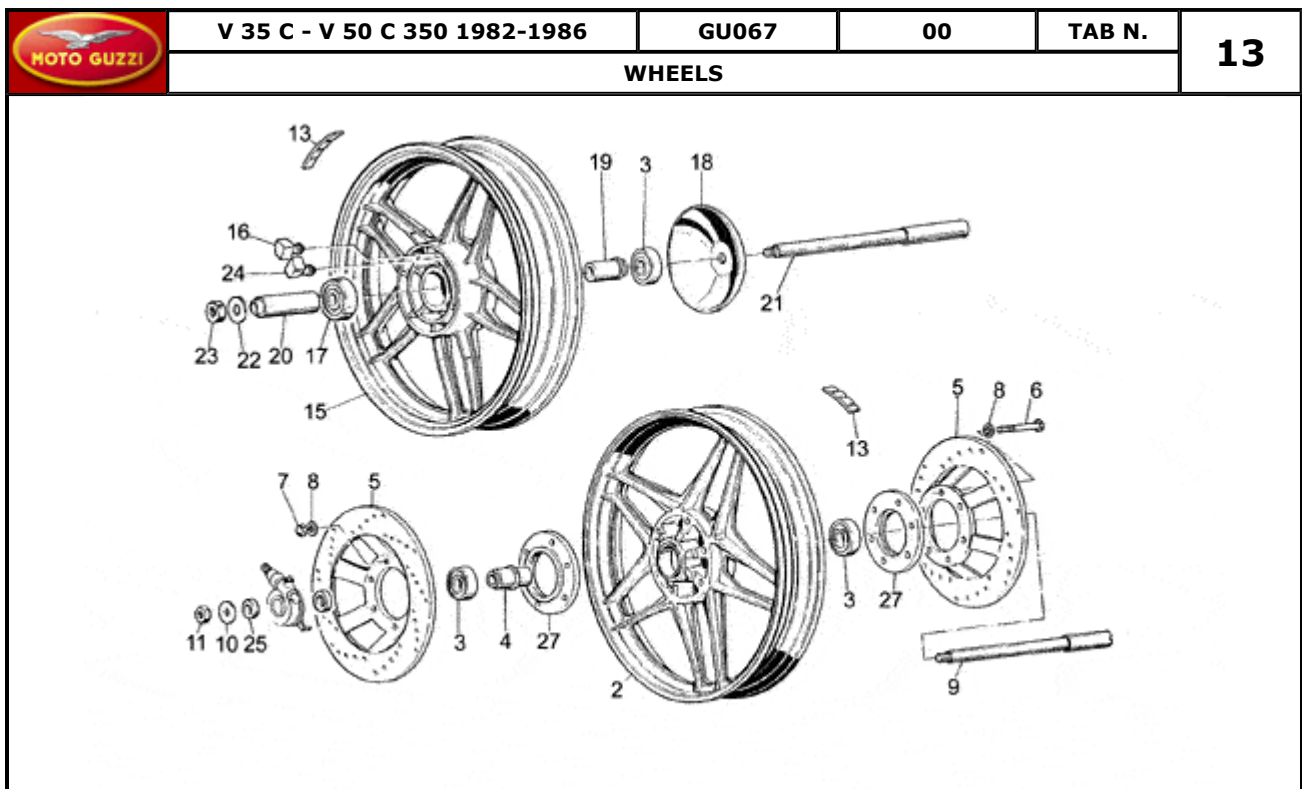

Pos.	Description	Year	I_M_	Country	Version	Code	Q.ty	P.Cod.
2	Front wheel 2,15x18	-	-	-	-	GU23610380	1	
3	Bearing	-	-	-	-	GU92204217	3	
4	Spacer	-	-	-	-	GU19615335	1	
5	Brake disc	-	-	-	-	GU31613380	2	
6	Screw m8x90	-	-	-	-	GU98052490	6	
7	Cap nut	-	-	-	-	GU92730082	6	
8	Washer	-	-	-	-	GU95000208	12	
9	Front wheel spindle	-	-	-	-	GU23614120	1	
	Front wheel spindle	-	-	-	T6-V35C	GU62614120	1	
10	Washer 17X27X2	-	-	-	-	GU95004217	1	
11	Nut M16X1,5	-	-	-	-	GU92602516	1	
13	Counterweight	-	-	-	-	GU14616150	4	
15	Rear wheel 2,50x16"	-	-	-	-	GU23630680	1	
16	LH rubber coupling	-	-	-	-	GU19632502	6	
17	Bearing	-	-	-	-	GU92204218	1	
18	Protection	-	-	-	-	GU19636400	1	
19	Bearing internal spacer	-	-	-	-	GU19633935	1	
20	Spacer	-	-	-	-	GU19634100	1	
21	Rear wheel spindle	-	-	-	-	GU23633380	1	
22	Washer	-	-	-	-	GU14634400	1	
23	Nut M6X1,5	-	-	-	-	GU92602316	1	
24	RH rubber coupling	-	-	-	-	GU19632501	6	
25	Spacer	-	-	-	-	GU23616320	1	
	Spacer	-	-	-	T6-V35C	GU62616320	1	
27	Flange	-	-	-	-	GU14611255	2