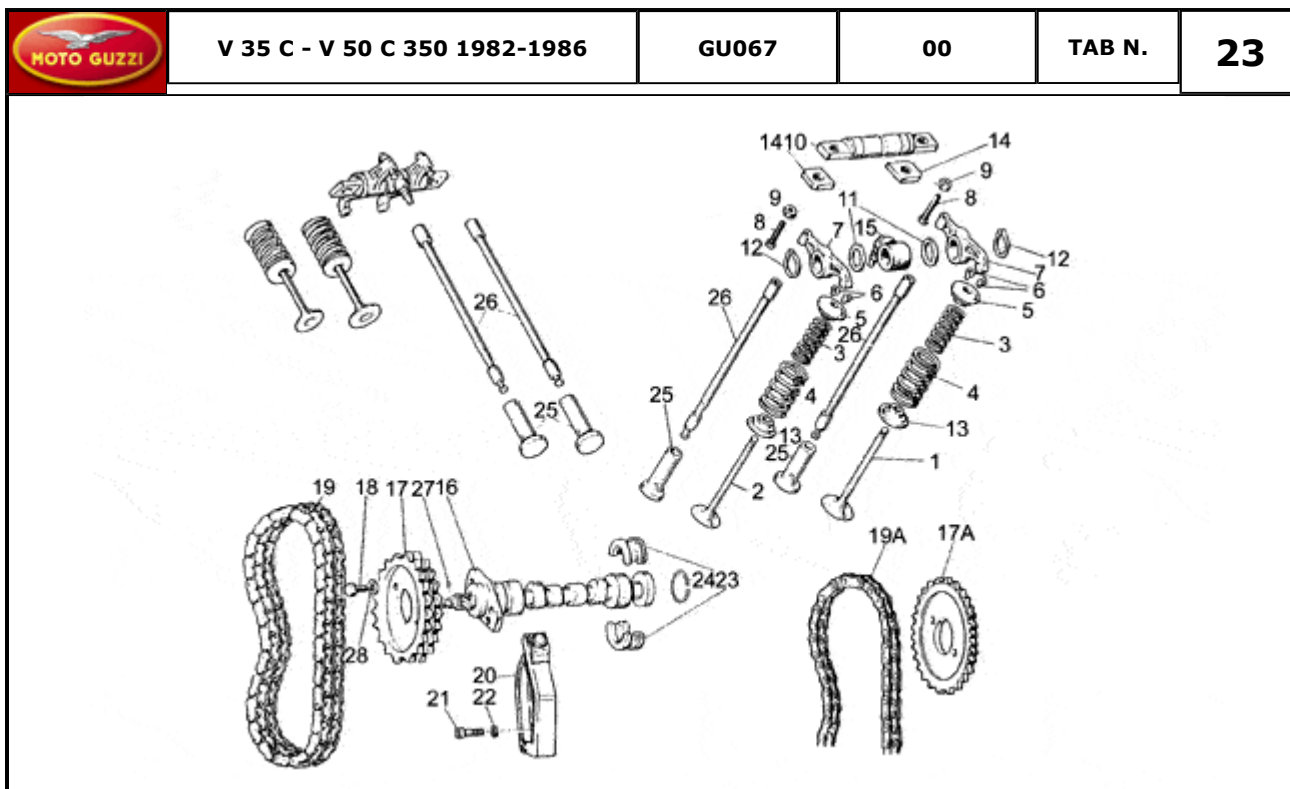

Pos.	Description	Year	I_M_	Country	Version	Code	Q.ty	P.Cod.
1	Intake valve	-	-	-	V50C	GU19036082	2	
	Intake valve	-	-	-	V35C	GU19036021	2	
2	Exhaust valve	-	-	-	V50C	GU19036183	2	
	Exhaust valve	-	-	-	V35C	GU23036100	2	
3	Spring	-	-	-	-	GU61037600	4	
4	Spring	-	-	-	-	GU61037500	4	
5	Upper cup	-	-	-	-	GU61038000	4	
6	Half-cone	-	-	-	-	GU61038100	8	
7	Rocker arm assy.	-	-	-	-	GU19030500	4	
8	Screw	-	-	-	-	GU19034000	4	
9	Nut M6x1	-	-	-	-	GU92602406	4	
10	Rocker shaft	-	-	-	V35C	GU19032000	2	
	Rocker shaft	-	-	-	V50C	GU19032080	2	
11	Clearance washer	-	-	-	V35C	GU19032300	4	
	Thrust washer	-	-	-	V50C	GU19032380	4	
12	Circlip	-	-	-	-	GU90271018	4	
13	Lower cup	-	-	-	-	GU61037000	4	
14	Spacer	-	-	-	V50C	GU19032980	4	
	Spacer	-	-	-	V35C	GU19032900	4	
15	Hose	-	-	-	-	GU19027500	2	
16	Camshaft	-	-	-	-	GU27053362	1	
17	Timing system gear	-	-	-	M2-V35C	GU19054520	1	
	Timing system gear	-	-	-	M4-V50C	GU19054520	1	
	Timing system gear	-	-	-	M1-V35C	GU19054521	1	
	Timing system gear	-	-	-	M3-V35C	GU19054521	1	
18	Bolt	-	-	-	-	GU61054900	2	
19	Camshaft chain	-	-	-	M1-V35C	GU19058021	1	
	Camshaft chain	-	-	-	M3-V35C	GU19058021	1	
	Camshaft chain	-	-	-	M4-V50C	GU19058020	1	
	Camshaft chain	-	-	-	M2-V35C	GU19058020	1	
20	Chain stretching drive	-	-	-	-	GU19058220	1	
21	Screw	-	-	-	-	GU98822316	1	
22	Washer	-	-	-	-	GU95129115	1