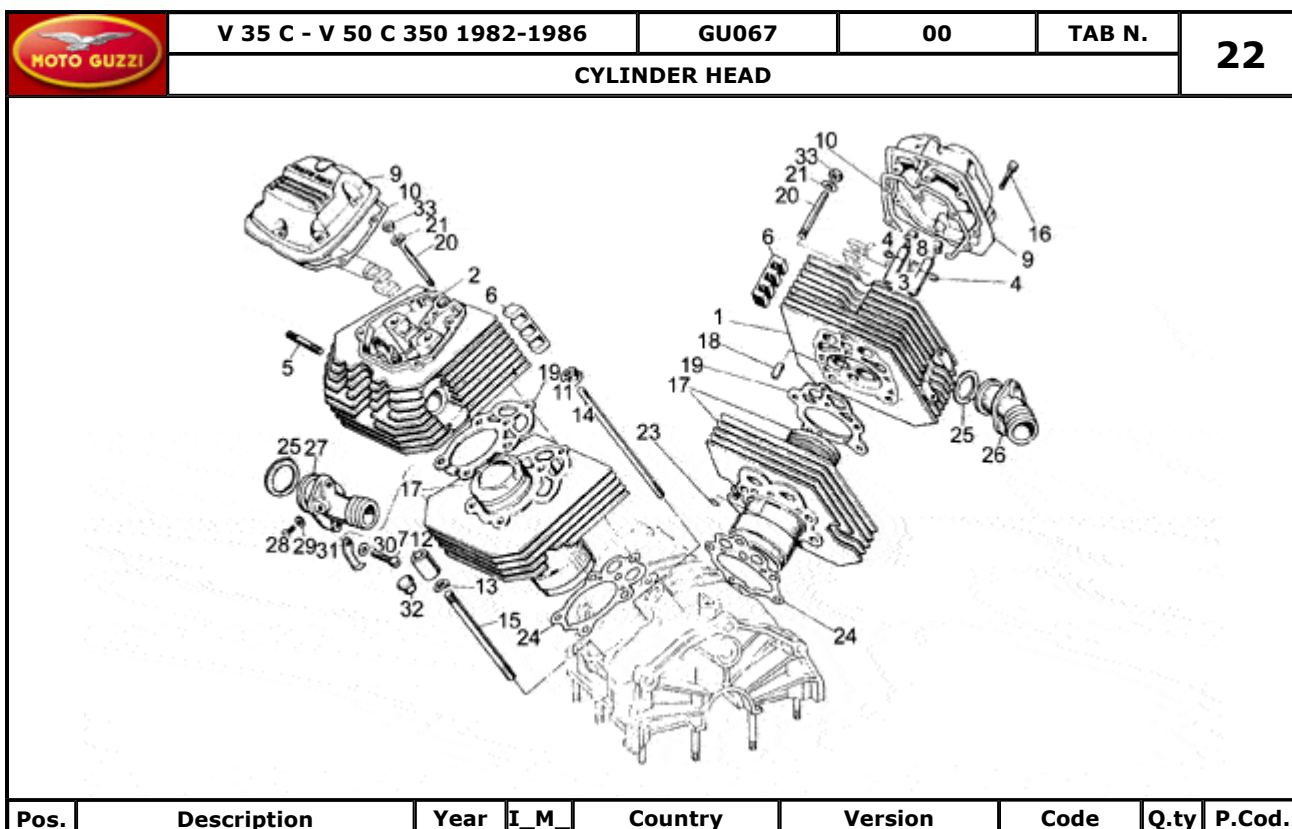

Pos.	Description	Year	I_M	Country	Version	Code	Q.ty	P.Cod.
1	RH head	-	-	-	V50C	-	GU19022180	1
	RH head	-	-	-	V35C	-	GU19022120	1
2	LH head	-	-	-	V35C	-	GU19022220	1
	LH head	-	-	-	V50C	-	GU19022280	1
3	Valve guide	-	-	-	-	-	GU61036801	4
4	Snap ring	-	-	-	-	-	GU90353009	4
5	Stud bolt	-	-	-	-	-	GU96506042	4
6	Anti-vibration plate	-	-	-	-	-	GU19025300	4
7	Screw	-	-	-	-	-	GU98822325	4
8	Oil seal	-	-	-	-	-	GU19037820	4
9	Valves cover	-	-	-	-	-	GU19023520	2
10	Gasket	-	-	-	-	-	GU19023700	2
11	Column nut	-	-	-	-	-	GU92660010	4
12	Column nut	-	-	-	-	-	GU13021900	4
13	Washer 10,5X18X0,8	-	-	-	-	-	GU95129180	4
14	Stud bolt	-	-	-	-	-	GU96510182	4
15	Stud bolt 125 mm	-	-	-	-	-	GU96510125	4
16	Hex socket screw M6X25	-	-	-	-	-	GU98622325	12
17	Cylinder with piston, blank	-	-	-	V50C	-	GU19060181	2
	Cylinder with piston	-	-	-	V35C	-	GU19060121	2
18	Bush	-	-	-	-	-	GU19021320	2
19	Gasket	-	-	-	V50C	-	GU19022082	2
	Cylinder head gasket	-	-	-	V35C	-	GU27022020	2
20	Stud bolt	-	-	-	-	-	GU96508107	2
21	Spring washer 8x15x0,3	-	-	-	-	-	GU61270300	2
23	O-ring	-	-	-	-	-	GU61027200	2
24	Gasket	-	-	-	-	-	GU19020820	2
25	Gasket	-	-	-	V50C	-	GU19115580	2
	Gasket	-	-	-	V35C	-	GU19115520	2
26	RH manifold	-	-	-	V35C	-	GU19115035	1
	RH manifold, blank MOTOPLAT	-	-	-	V50C	-	GU19115080	1
27	LH manifold	-	-	-	V35C	-	GU19115036	1
	LH manifold, blank MOTOPLAT	-	-	-	V50C	-	GU19115081	1