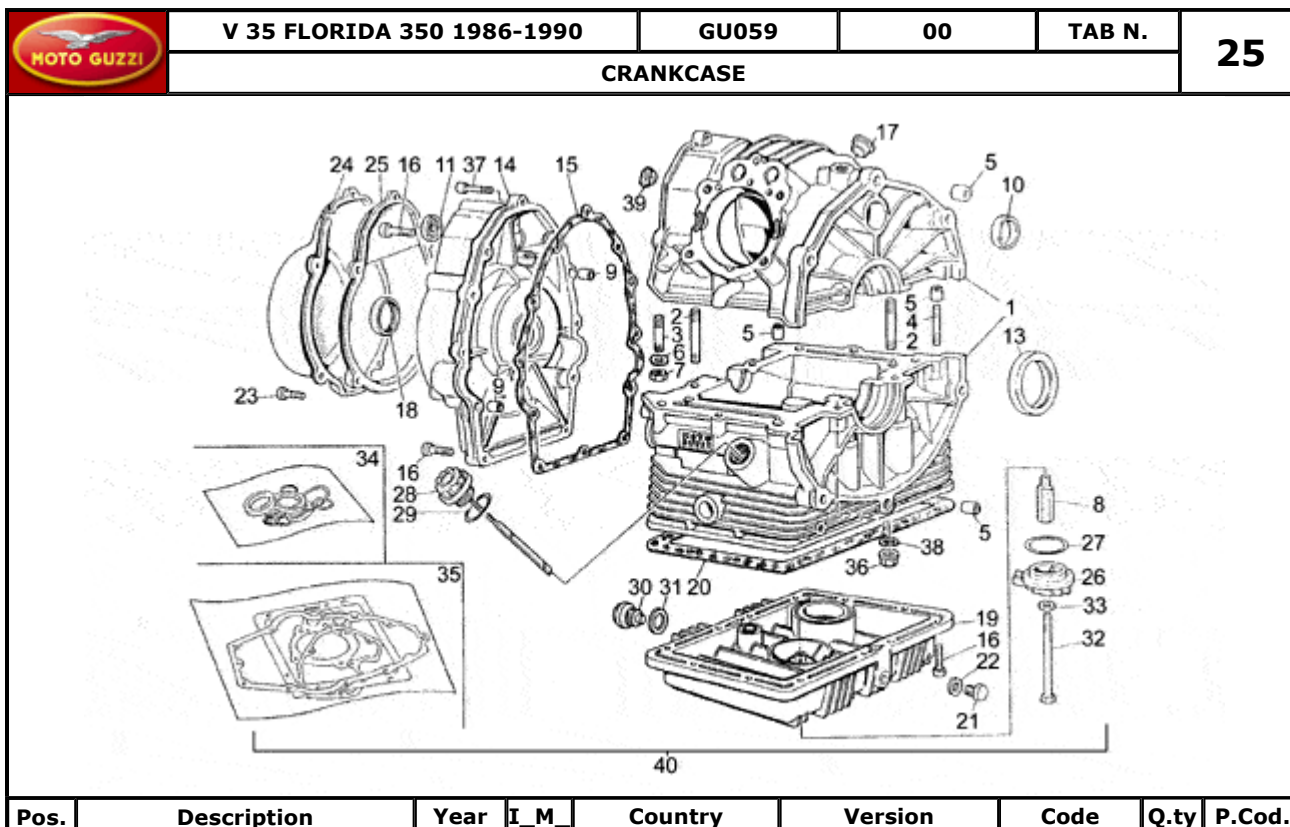

Pos.	Description	Year	I_M_	Country	Version	Code	Q.ty	P.Cod.
1	Crankcase	-	-	-	-	GU31000100	1	
2	Stud bolt	-	-	-	-	GU96451560	4	
3	Stud bolt	-	-	-	-	GU96451430	4	
4	Stud bolt	-	-	-	-	GU96508055	2	
5	Bush	-	-	-	-	GU19015020	4	
6	Spring washer 8x15x0,3	-	-	-	-	GU61270300	6	
7	Nut	-	-	-	-	GU92601208	6	
8	Union	-	-	-	-	GU19003800	1	
9	Bush 6,6x9x13	-	-	-	-	GU19002020	2	
10	Plug	-	-	-	-	GU19016320	1	
11	Gasket ring	-	-	-	-	GU90401530	1	
13	Gasket ring	-	-	-	-	GU90405367	1	
14	Timing system cover	-	-	-	-	GU31001431	1	
15	Gasket	-	-	-	-	GU19001200	1	
16	Screw	-	-	-	-	GU98610325	22	
17	Plug	-	-	-	-	GU19017120	1	
18	Gasket ring 28x38x7	-	-	-	-	GU90402840	1	
19	Oil sump black	-	-	-	-	GU27003550	1	
20	Gasket	-	-	-	-	GU19003602	1	
21	Oil plug	-	-	-	-	GU95980213	1	
22	Gasket	-	-	-	-	GU10528900	1	
23	Hex socket screw M6x18	-	-	-	-	GU98610335	5	
24	Cover	-	-	-	-	GU27001636	1	
25	Flange	-	-	-	-	GU27001136	1	
26	Plug	-	-	-	-	GU31003431	1	
27	O-ring	-	-	-	-	GU90706444	1	
28	Oil filler plug	-	-	-	-	GU19004920	1	
29	Gasket ring	-	-	-	-	GU90706282	1	
30	Oil unload plug	-	-	-	-	GU12003702	1	
31	Gasket 20,1x28x2	-	-	-	-	GU95100709	1	
32	Bolt	-	-	-	-	GU98072490	1	
33	Gasket 8,25x15x1	-	-	-	-	GU12154200	1	
34	Oil seals - set	-	-	-	-	GU31999565	1