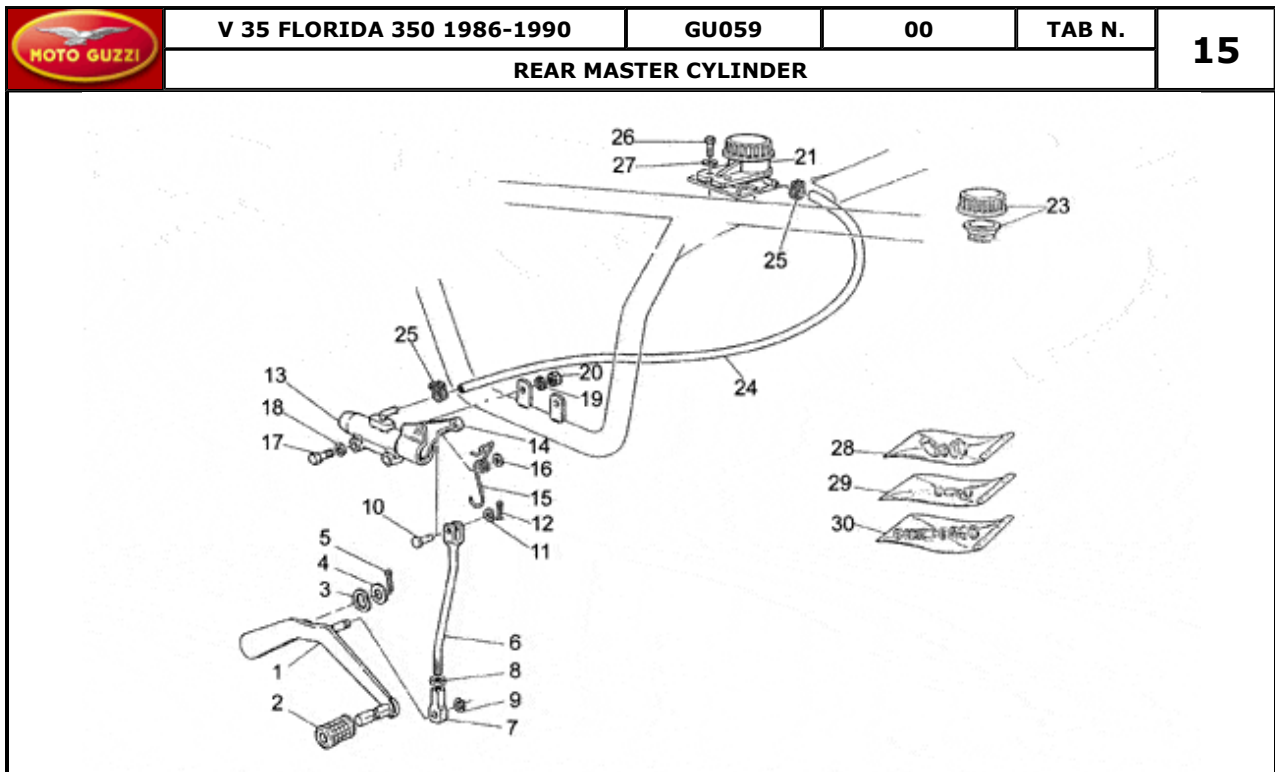

Pos.	Description	Year	I_M_	Country	Version	Code	Q.ty	P.Cod.
1	Rear brake lever	-	-	-	-	GU19677000	1	
2	Rubber spacer	-	-	-	-	GU14251001	1	
3	Spring washer	-	-	-	-	GU95129260	1	
4	Flat washer	-	-	-	-	GU95004215	1	
5	Split pin	-	-	-	-	GU95500227	1	
6	Change gear tie rod compl.	-	-	-	-	GU19675000	1	
7	Block	-	-	-	-	GU18257551	1	
8	Nut	-	-	-	-	GU92690073	1	
9	Circlip	-	-	-	-	GU90271008	1	
10	Pin	-	-	-	-	GU95770265	1	
11	Washer	-	-	-	-	GU95129110	1	
12	Split pin	-	-	-	-	GU95500222	1	
13	Rear master cylinder	-	-	-	-	GU31666990	1	
14	Rear brake lever	-	-	-	-	GU19667500	1	
15	Rear brake lever spring	-	-	-	-	GU19667600	1	
16	Washer 6,15x11x0,8	-	-	-	-	GU95004206	1	
17	Screw	-	-	-	-	GU98052326	2	
18	Washer	-	-	-	-	GU95000206	2	
19	Notched washer	-	-	-	-	GU95021106	2	
20	Nut	-	-	-	-	GU92602206	2	
21	Brake oil tank	-	-	-	-	GU65663500	1	
23	Tank cap	-	-	-	-	GU17661052	1	
24	Rear brake hose	-	-	-	-	GU00823950050	1	
25	Hose clamp	-	-	-	-	GU19157800	2	
26	Screw	-	-	-	-	GU98054216	2	
27	Washer 5,25x14x1,5	-	-	-	-	GU95100059	2	
28	Pump connection overhaul unit	-	-	-	-	GU19659500	1	
29	Lever overhaul kit	-	-	-	-	GU19659600	1	
30	Pump revision kit	-	-	-	-	GU17659350	1