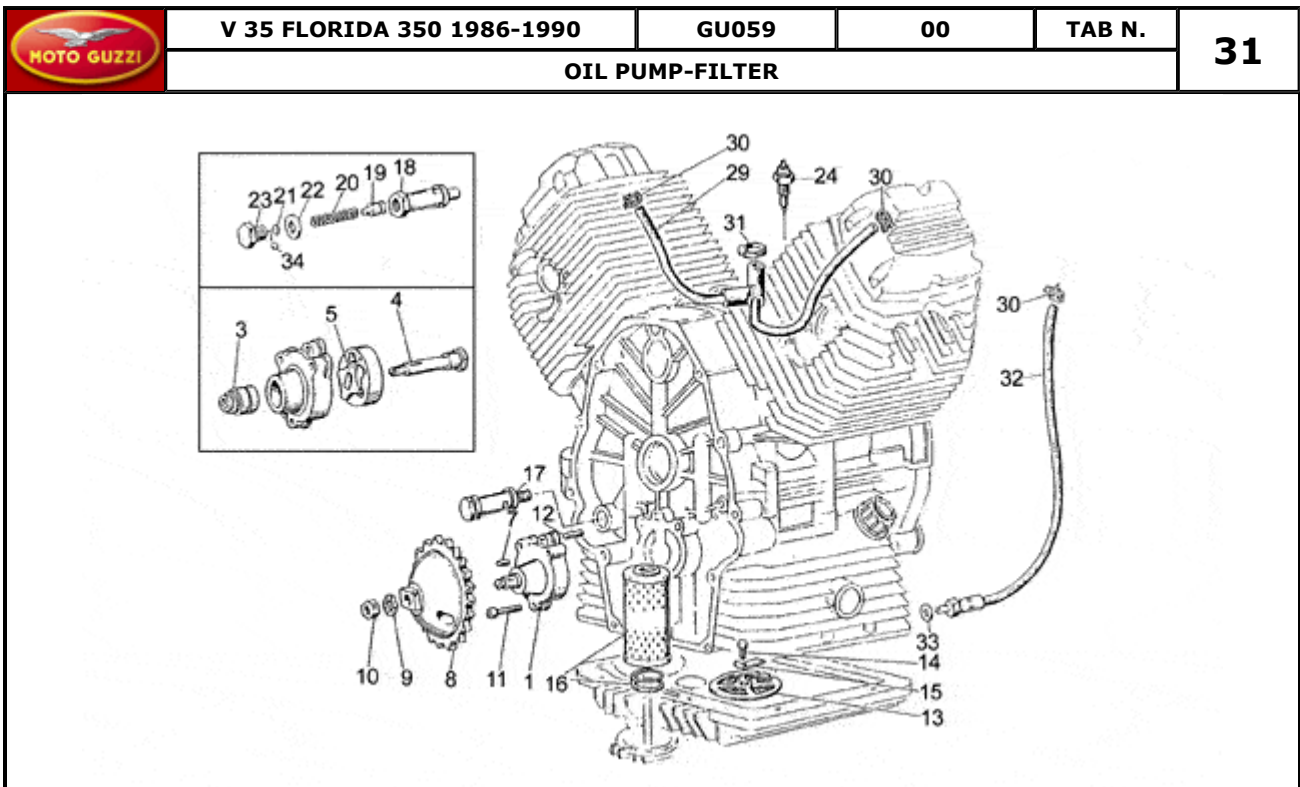

Pos.	Description	Year	I_M_	Country	Version	Code	Q.ty	P.Cod.
1	Oil pump	-	-	-	-	GU19146422	1	
3	Roller bearing 10x22x20	-	-	-	-	GU92252210	1	
4	Oil pump shaft assy.	-	-	-	-	GU19147820	1	
5	Inner rotor	-	-	-	-	GU19148420	1	
7	Guide roller	-	-	-	-	GU92296726	1	
8	Oil pump gear	-	-	-	-	GU19147721	1	
9	Washer 10,5x16x1	-	-	-	-	GU19149800	1	
10	Nut M10x1,25	-	-	-	-	GU92602510	1	
11	Screw M6X35	-	-	-	-	GU98620335	3	
12	Pin	-	-	-	-	GU19018920	2	
13	Oil filter	-	-	-	-	GU19152200	1	
14	Screw	-	-	-	-	GU98054314	1	
15	Plate	-	-	-	-	GU95187006	1	
16	Oil filter	-	-	-	-	GU19153000	1	
17	Oil valve cpl.	-	-	-	-	GU10158201	1	
18	Valve body	-	-	-	-	GU10158701	1	
19	Piston	-	-	-	-	GU12150900	1	
20	Valve spring	-	-	-	-	GU94321072	1	
21	Bottom	-	-	-	-	GU12150700	1	
22	Washer 14,5X20X1	-	-	-	-	GU95100523	3	
23	Plug	-	-	-	-	GU12159000	1	
24	Pressure sensor	-	-	-	02201N	GU31999581	1	
29	Breather pipe	-	-	-	-	GU19159600	1	
30	Hose clamp	-	-	-	-	GU61108400	3	
31	Hose clamp	-	-	-	-	GU93305018	1	
32	Breather	-	-	-	-	GU19159300	1	
33	Gasket 8,25x15x1	-	-	-	-	GU12154200	1	
34	Ball	-	-	-	-	GU92295911	1