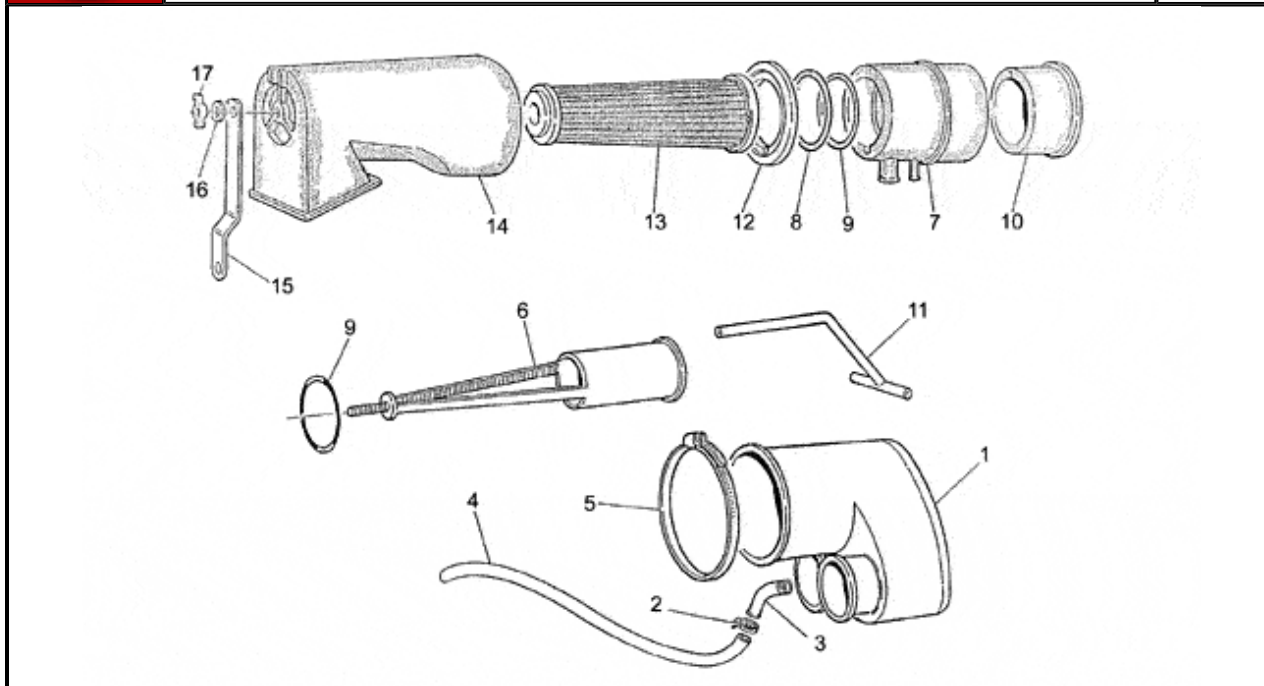

V 35 FLORIDA 350 1986-1990	GU059	00	TAB N.	26
	AIR FILTER				

Pos.	Description	Year	I_M_	Country	Version	Code	Q.ty	P.Cod.
1	Intake manifold	-	-	-	-	GU19114300	1	
2	Hose clamp	-	-	-	-	GU93305092	1	
3	Pipe	-	-	-	-	GU17114650	1	
4	Rubber pipe 5X9	-	-	-	-	GU00823944050	1	
5	Hose clamp 3,6x20,6	-	-	-	-	GU14609650	1	
6	Air filter support	-	-	-	-	GU19155775	1	
7	Front hose	-	-	-	-	GU19156701	1	
8	Gasket	-	-	-	-	GU19113900	1	
9	Gasket ring	-	-	-	-	GU90706552	2	
10	Rear hose	-	-	-	-	GU19156900	1	
11	Breather pipe	-	-	-	-	GU19156001	1	
12	Ring	-	-	-	-	GU17113450	1	
13	Air filter	-	-	-	-	GU17113651	1	
14	Filter cover	-	-	-	-	GU17114050	1	
15	Support plate	-	-	-	-	GU27114120	1	
16	Washer 5,25x14x1,5	-	-	-	-	GU95100059	1	
17	Nut	-	-	-	-	GU92670305	1