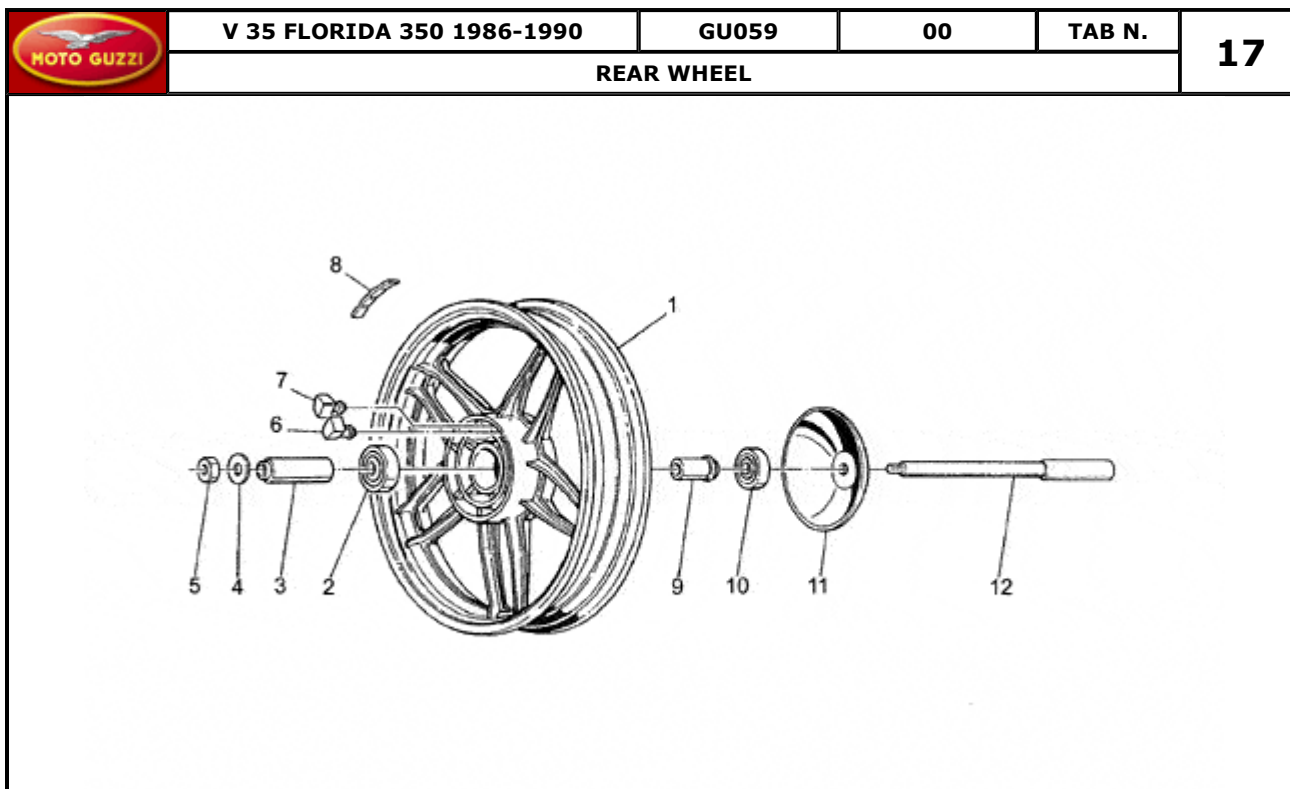

Pos.	Description	Year	I_M_	Country	Version	Code	Q.ty	P.Cod.
1	Rear wheel 2,50x16"	-	-	-	-	GU23630680	1	
2	Bearing	-	-	-	-	GU92204218	1	
3	Spacer	-	-	-	-	GU19634100	1	
4	Washer	-	-	-	-	GU14634400	1	
5	Nut M6X1,5	-	-	-	-	GU92602316	1	
6	RH rubber coupling	-	-	-	-	GU19632501	6	
7	LH rubber coupling	-	-	-	-	GU19632502	6	
8	Counterweight	-	-	-	-	GU14616150	4	
9	Bearing internal spacer	-	-	-	-	GU19633935	1	
10	Bearing	-	-	-	-	GU92204217	1	
11	Protection	-	-	-	-	GU19636400	1	
12	Rear wheel spindle	-	-	-	-	GU23633380	1