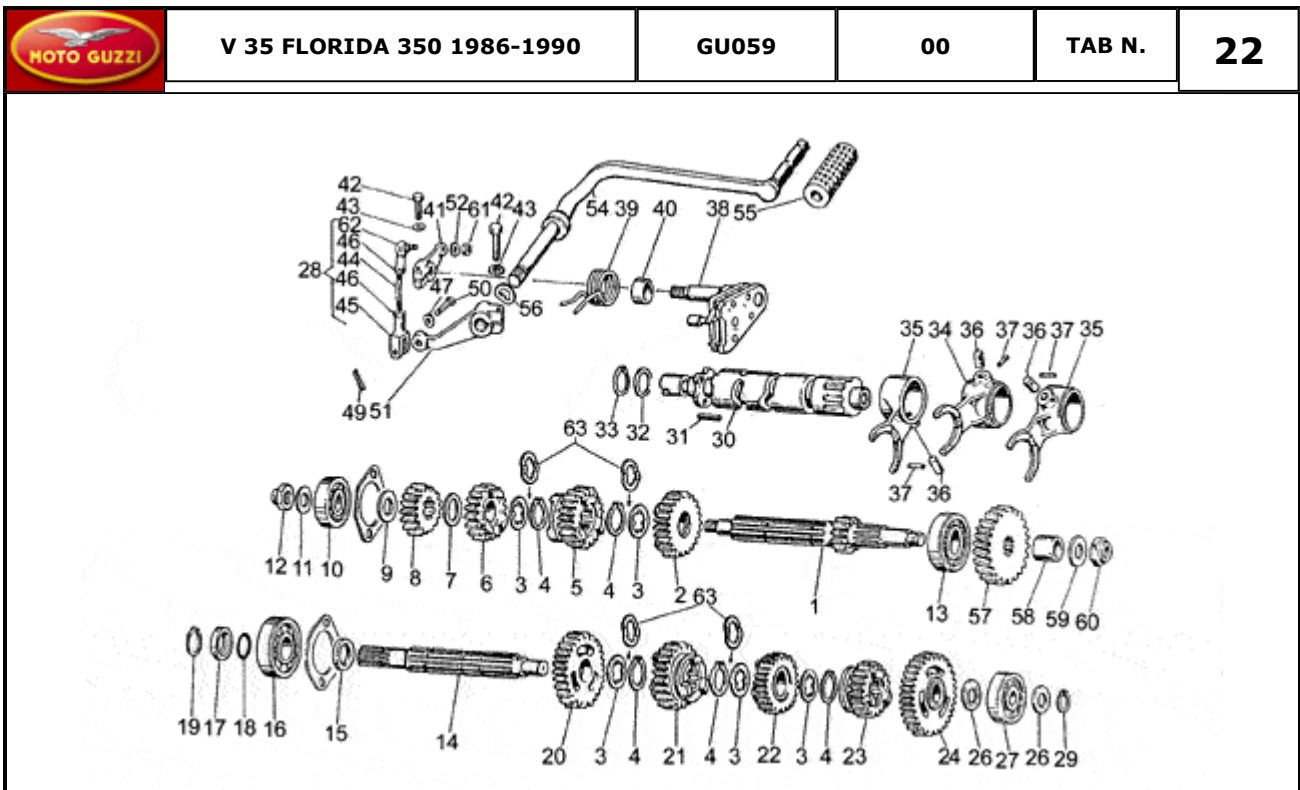

Pos.	Description	Year	I_M	Country	Version	Code	Q.ty	P.Cod.
1	Primary gear shaft Z=11	-	-	-	-	GU19210520	1	
2	Gear 5a AS Z=22	-	-	-	-	GU19212020	1	
3	Thrust washer mm1	-	-	-	-	GU19215420	5	
4	Circlip	-	-	-	-	GU90271220	5	
5	Gear 4a AS Z=22	-	-	-	-	GU19211820	1	
6	Gear 3a AS Z=18	-	-	-	-	GU19211420	1	
7	Thrust washer	-	-	-	-	GU19214620	1	
8	Gear	-	-	-	-	GU19211320	1	
9	Washer	-	-	-	-	GU19212800	1	
10	Ball bearing	-	-	-	-	GU92201415	1	
11	Clearance washer	-	-	-	-	GU39238100	1	
12	Nut	-	-	-	-	GU10054100	1	
13	Bearing 20X47X14	-	-	-	-	GU92201220	1	
14	Driven shaft	-	-	-	-	GU19213620	1	
15	Spacer	-	-	-	-	GU19212900	1	
16	Bearing 20X47X14	-	-	-	-	GU92201220	1	
17	Spacer	-	-	-	-	GU19213720	1	
18	Gasket ring 18,77X1,78	-	-	-	-	GU90706188	1	
19	Circlip	-	-	-	-	GU90271121	1	
20	Gear	-	-	-	-	GU19214501	1	
21	Gear	-	-	-	-	GU19214820	1	
22	Gear	-	-	-	-	GU19215121	1	
23	Gear	-	-	-	-	GU19215220	1	
24	Gear	-	-	-	-	GU19214001	1	
26	Spacer	-	-	-	-	GU35214300	2	
27	Ball bearing	-	-	-	-	GU92201415	1	
28	Change gear tie rod compl.	-	-	-	-	GU19257701	1	
29	Circlip	-	-	-	-	GU90271115	1	
30	Shift cam	-	-	-	-	GU19234420	1	
31	Pin	-	-	-	-	GU19234600	4	
32	Spacer 1 mm	-	-	-	-	GU19355300	1	
33	Snap ring	-	-	-	-	GU90271020	1	
34	Fork AP	-	-	-	-	GU19231220	1