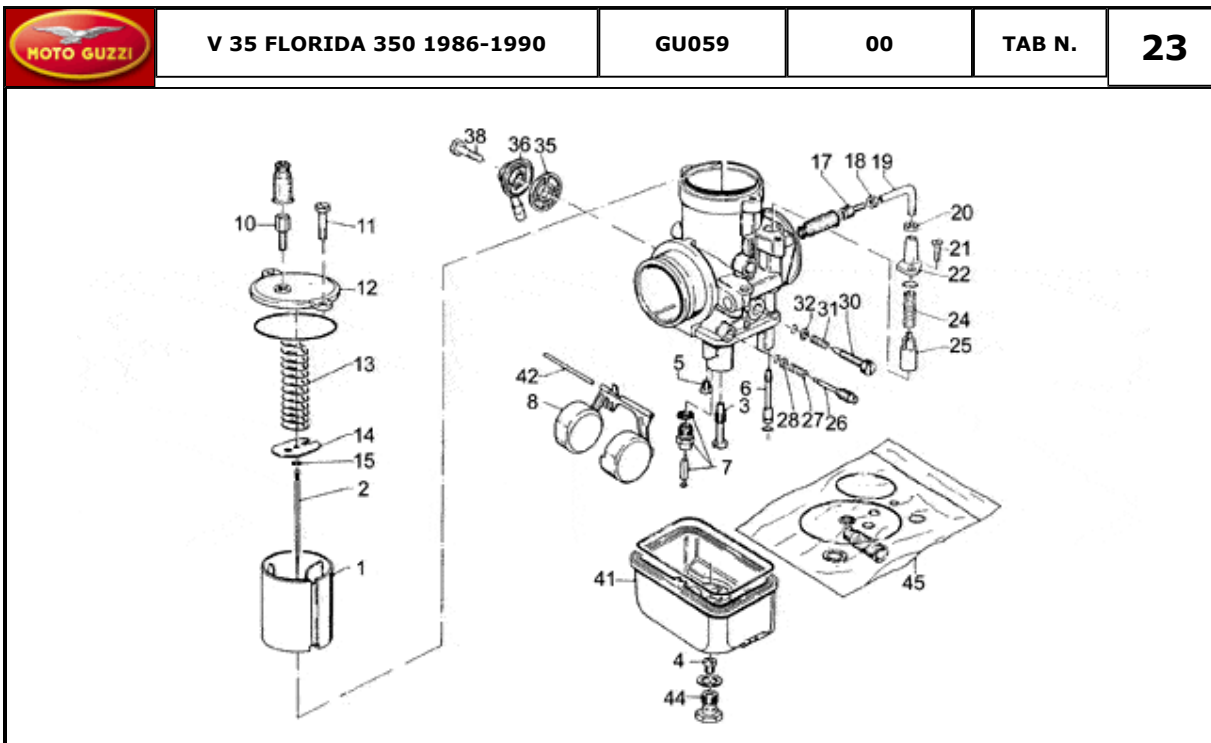

Pos.	Description	Year	I_M	Country	Version	Code	Q.ty	P.Cod.
1	Gas valve 30	-	-	-	-	GU27934820	2	
2	Conical pin 19-2a	-	-	-	-	GU23937710	2	
3	Needle valve 262H	-	-	-	-	GU27935521	2	
4	Main jet	-	-	-	-	GU17935767	2	
5	Idle jet 42	-	-	-	-	GU23935910	2	
6	Starter jet 60	-	-	-	-	GU19936000	2	
7	Needle valve	-	-	-	-	GU19934600	2	
8	Float gr.9,5	-	-	-	-	GU27934315	2	
10	Wire tensioner screw	-	-	-	-	GU12937200	2	
11	Screw	-	-	-	-	GU14934650	2	
12	Cover	-	-	-	-	GU19935080	2	
13	Gas valve return spring	-	-	-	-	GU19937180	2	
14	Plate	-	-	-	-	GU19938580	2	
15	Conical pin clip	-	-	-	-	GU65933600	2	
17	Wire tensioner screw	-	-	-	-	GU53937200	2	
18	Nut	-	-	-	-	GU12937300	2	
19	Pipe	-	-	-	-	GU49938900	2	
20	Nut	-	-	-	-	GU19938880	4	
21	Screw	-	-	-	-	GU13937900	2	
22	Starter device cover	-	-	-	-	GU17937450	2	
24	Valve spring	-	-	-	-	GU39937600	2	
25	Starter valve	-	-	-	-	GU13937800	2	
26	Adj.min.eng.speed screw	-	-	-	-	GU13936200	2	
27	Spring	-	-	-	-	GU13936300	2	
28	Flat washer	-	-	-	-	GU65933700	2	
30	Gas valve adjuster screw	-	-	-	-	GU13936600	2	
31	Spring	-	-	-	-	GU13936700	2	
32	Flat washer	-	-	-	-	GU14931650	2	
35	Fuel filter	-	-	-	-	GU43934000	2	
36	Fuel pipe union cap	-	-	-	-	GU13934600	2	
38	Cap fixing screw	-	-	-	-	GU10934900	2	
41	Aluminium float chamber	-	-	-	-	GU19934480	2	
	Float chamber plastica	-	-	-	03399N	GU31934460	2	
42	Float pin	-	-	-	-	GU13933100	2	
44	Plug with OR	-	-	-	-	GU10933700	2	
45	Gaskets set	-	-	-	-	GU19939980	1