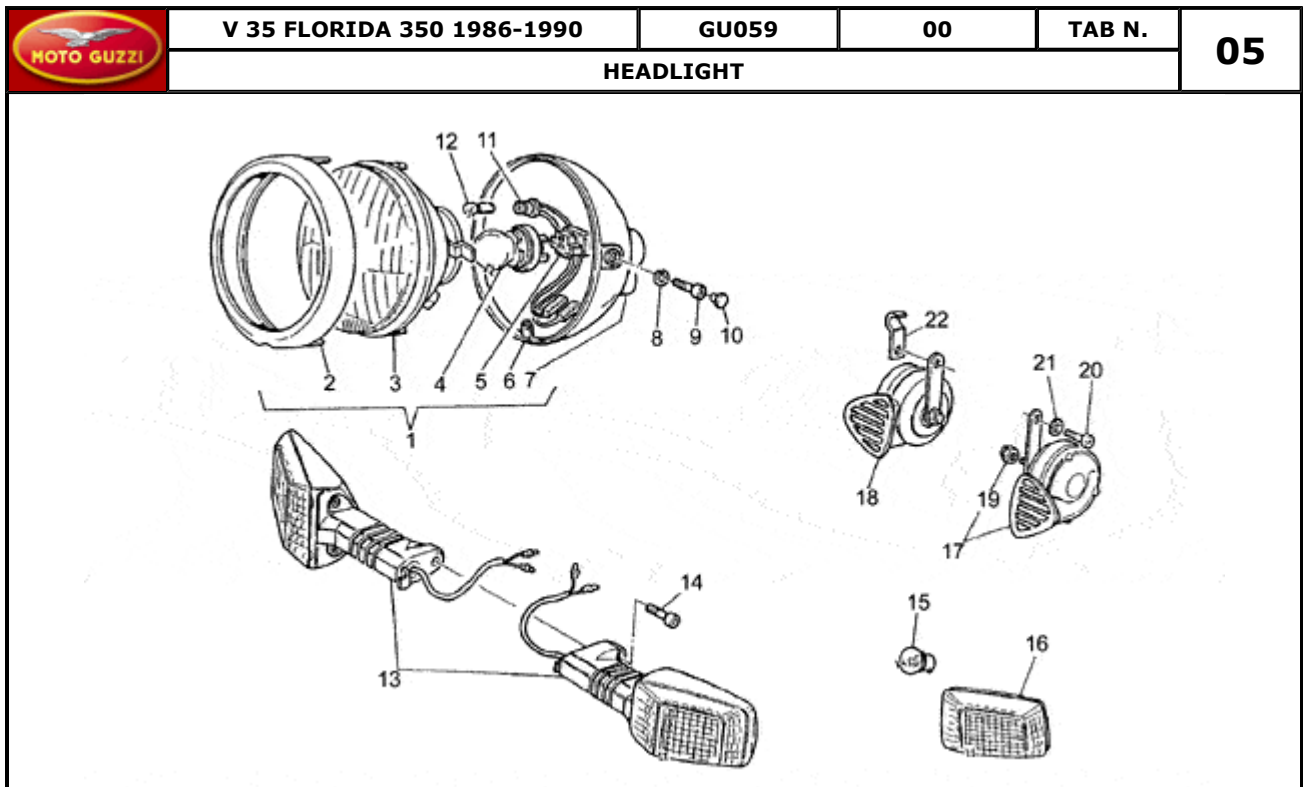

Pos.	Description	Year	I_M_	Country	Version	Code	Q.ty	P.Cod.
1	Headlight	-	-	-	-	GU28740533	1	
2	Light frame	-	-	-	-	GU19740454	1	
3	Optical group	-	-	-	-	GU18740435	1	
4	Lamp 12V 45/40W	-	-	-	-	GU93450231	1	
5	Lampholder	-	-	-	-	GU14756255	1	
6	Headlight body	-	-	-	-	GU23740418	1	
7	Rear cap plug	-	-	-	-	GU19740404	1	
8	Washer 10,2x18x2	-	-	-	-	GU95004210	2	
9	Screw	-	-	-	-	GU98622530	2	
10	Plug	-	-	-	-	GU23943510	2	
11	Lampholder	-	-	-	-	GU17740405	1	
12	Lamp 12V-4W	-	-	-	-	GU93450119	1	
13	Turn indicator	-	-	-	-	GU23750670	2	
14	Screw	-	-	-	-	GU98832320	2	
15	Lamp 12V-10W	-	-	-	-	GU93450127	2	
16	Turn indicator lens	-	-	-	-	GU23753710	2	
17	Horn	-	-	-	-	GU29743752	1	
18	Horn	-	-	-	-	GU29743753	1	
19	Nut	-	-	-	-	GU92602206	2	
20	Screw	-	-	-	-	GU98822314	2	
21	Washer	-	-	-	-	GU95000206	2	
22	U-bolt	-	-	-	-	GU93301313	1