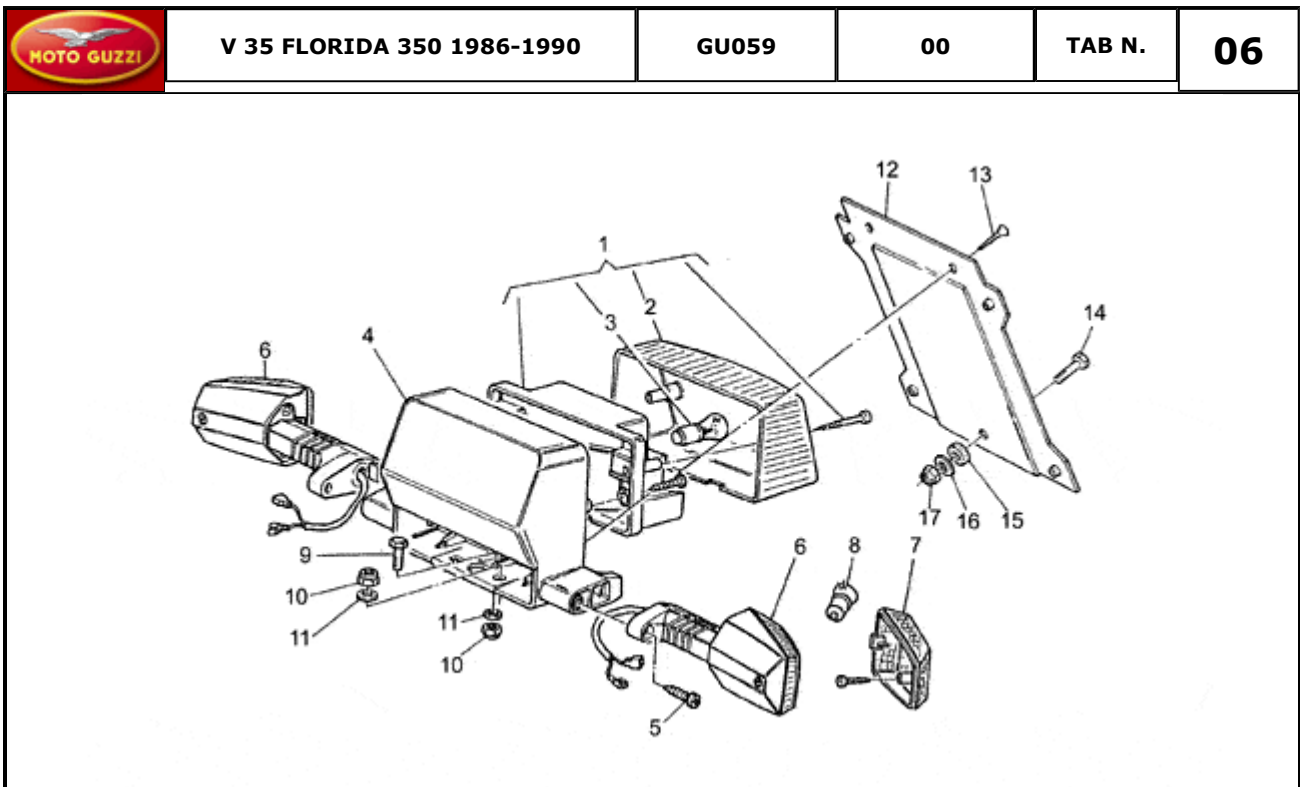

Pos.	Description	Year	I_M_	Country	Version	Code	Q.ty	P.Cod.
1	Taillight	-	-	-	-	GU23740910	1	
2	Taillight lens	-	-	-	-	GU23741710	1	
3	Lamp 12V/5-21W	-	-	-	-	GU93450224	1	
4	Support	-	-	-	-	GU23758510	1	
5	Self-tap screw	-	-	-	-	GU99210520	2	
6	Turn indicator	-	-	-	-	GU23750670	2	
7	Turn indicator lens	-	-	-	-	GU23753710	2	
8	Lamp 12V-10W	-	-	-	-	GU93450127	2	
9	Screw	-	-	-	-	GU98054314	1	
10	Nut M6x1	-	-	-	-	GU92630106	3	
11	Washer	-	-	-	-	GU95000206	3	
12	Plate holder support	-	-	-	-	GU23474610	1	
13	Self-tap screw	-	-	-	-	GU99210320	2	
14	Hex screw M6X16	-	-	-	-	GU98054316	1	
15	Rubber spacer	-	-	-	-	GU93110060	1	
16	Washer 6,2X18X1	-	-	-	-	GU95100118	1	
17	Nut M6x1	-	-	-	-	GU92630106	1