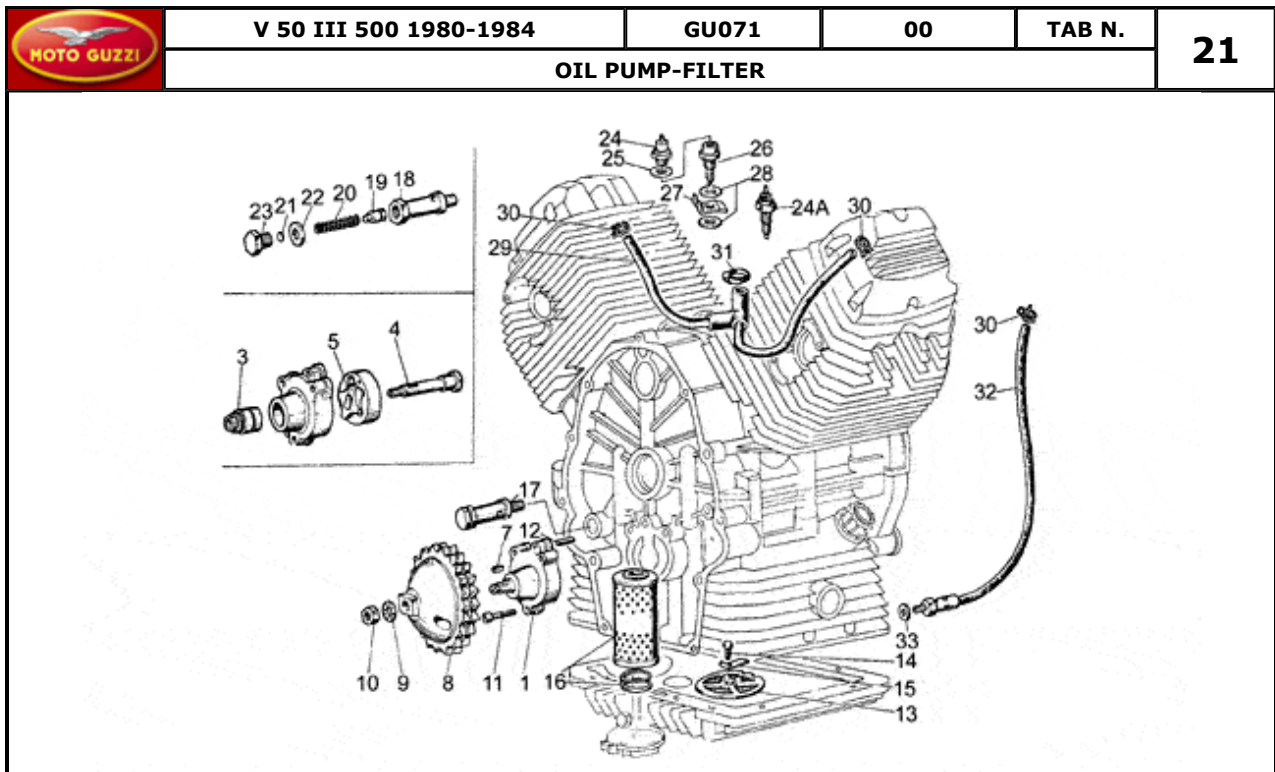

Pos.	Description	Year	I_M	Country	Version	Code	Q.ty	P.Cod.
1	Oil pump	-	-	-	-	GU19146422	1	
3	Roller bearing 10x22x20	-	-	-	-	GU92252210	1	
4	Oil pump shaft assy.	-	-	-	-	GU19147820	1	
5	Inner rotor	-	-	-	-	GU19148420	1	
7	Guide roller	-	-	-	-	GU92296726	1	
8	Drive gear	-	-	-	M1	GU19147720	1	
	Oil pump gear	-	-	-	M2	GU19147721	1	
9	Washer 10,5x16x1	-	-	-	-	GU19149800	1	
10	Nut M10x1,25	-	-	-	-	GU92602510	1	
11	Screw M6X35	-	-	-	-	GU98620335	3	
12	Pin	-	-	-	-	GU19018920	2	
13	Oil filter	-	-	-	-	GU19152200	1	
14	Screw	-	-	-	-	GU98054314	1	
15	Plate	-	-	-	-	GU95187006	1	
16	Oil filter	-	-	-	-	GU19153000	1	
17	Oil valve cpl.	-	-	-	-	GU10158201	1	
18	Valve body	-	-	-	-	GU10158701	1	
19	Piston	-	-	-	-	GU12150900	1	
20	Valve spring	-	-	-	-	GU94321072	1	
21	Bottom	-	-	-	-	GU12150700	1	
22	Washer 14,5X20X1	-	-	-	-	GU95100523	3	
23	Plug	-	-	-	-	GU12159000	1	
24	Pressure sensor	-	-	-	-	GU17768750	1	
	Pressure sensor	-	-	-	02201N	GU31999581	1	
25	Gasket 12,25	-	-	-	-	GU12006400	1	
26	Union	-	-	-	-	GU19055800	1	
27	Plate	-	-	-	-	GU19055900	1	
28	Gasket 12,25	-	-	-	-	GU12006400	2	
29	Breather pipe	-	-	-	-	GU19159600	1	
30	Hose clamp	-	-	-	-	GU61108400	3	
31	Hose clamp	-	-	-	-	GU28157850	1	
32	Breather	-	-	-	B	GU19159300	1	
	Breather	-	-	-	L	GU19159320	1	
33	Gasket 8,25x15x1	-	-	-	-	GU12154200	1