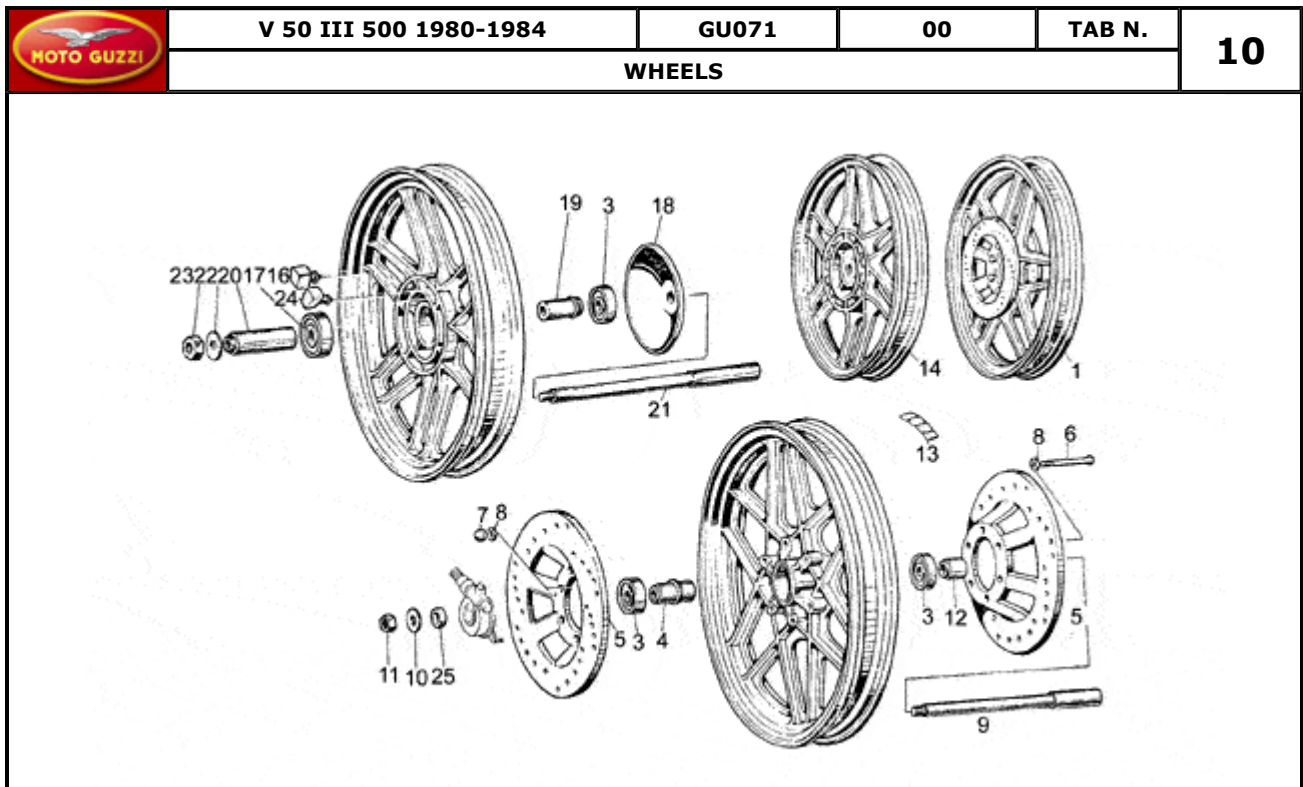

Pos.	Description	Year	I_M_	Country	Version	Code	Q.ty	P.Cod.
1	Front wheel	-	-	-	-	GU19610305	1	
3	Bearing	-	-	-	-	GU92204217	3	
4	Spacer	-	-	-	-	GU19615335	1	
5	Brake disc	-	-	-	-	GU31613380	2	
6	Hex screw M8X75	-	-	-	-	GU98052475	6	
7	Cap nut	-	-	-	-	GU92730082	6	
8	Washer	-	-	-	-	GU95004208	12	
9	Front wheel spindle	-	-	-	-	GU19614100	1	
10	Washer 17X27X2	-	-	-	-	GU95004217	1	
11	Nut M16X1,5	-	-	-	-	GU92602516	1	
12	Spacer	-	-	-	-	GU61616330	1	
13	Counterweight	-	-	-	-	GU14616150	3	
14	Rear wheel	-	-	-	-	GU19630600	1	
16	LH rubber coupling	-	-	-	-	GU19632502	6	
17	Bearing	-	-	-	-	GU92204218	1	
18	Protection	-	-	-	-	GU19636400	1	
19	Bearing internal spacer	-	-	-	-	GU19633935	1	
20	Spacer	-	-	-	-	GU19634100	1	
21	Rear wheel spindle	-	-	-	-	GU19633300	1	
22	Washer	-	-	-	-	GU14634400	1	
23	Nut M6X1,5	-	-	-	-	GU92602316	1	
24	RH rubber coupling	-	-	-	-	GU19632501	6	
25	Spacer	-	-	-	-	GU61615630	1