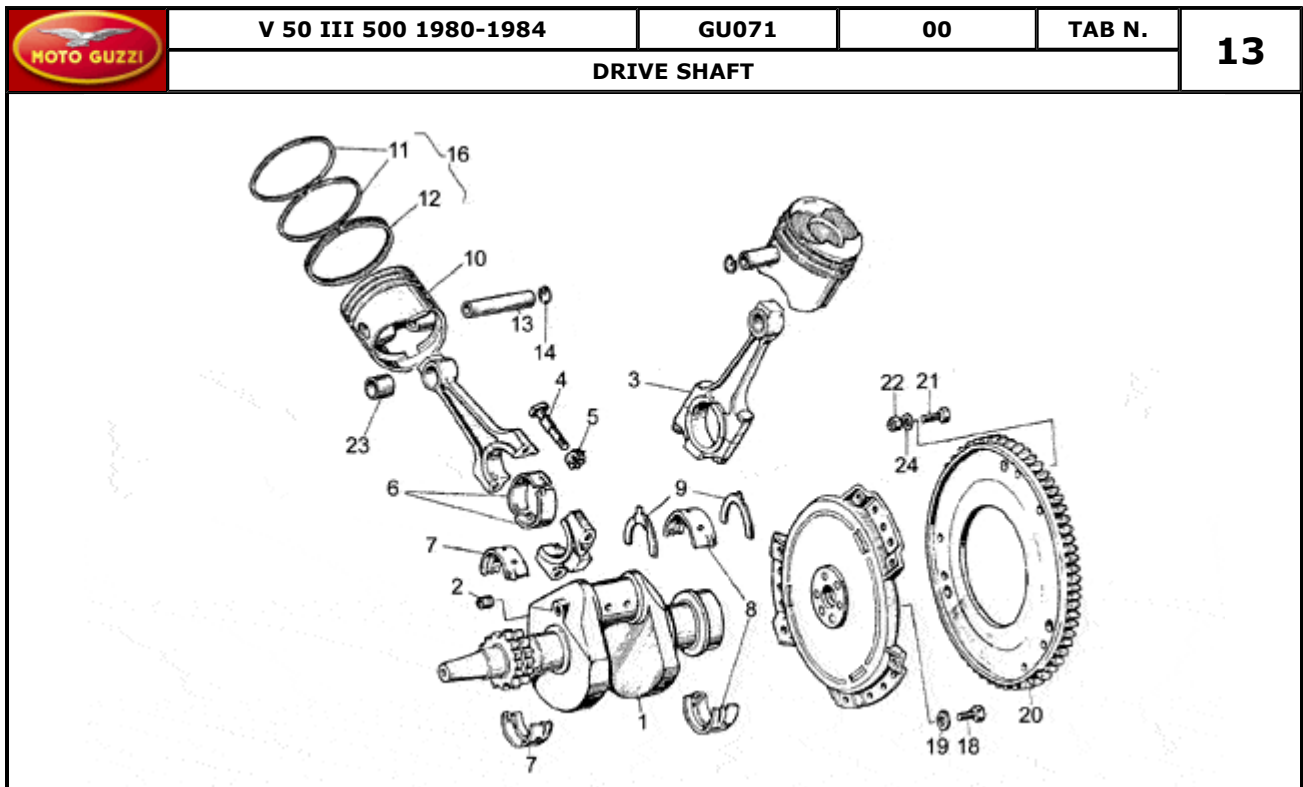

Pos.	Description	Year	I_M	Country	Version	Code	Q.ty	P.Cod.
1	Drive shaft	-	-	-	M2	GU19064281	1	
	Drive shaft	-	-	-	M1	GU19064280	1	
2	Plug	-	-	-	-	GU19065400	1	
3	Connecting rod	-	-	-	-	GU19061521	2	
4	Connecting rod screw	-	-	-	-	GU19062220	4	
5	Nut	-	-	-	-	GU61062401	4	
6	Bearing half-shell	-	-	-	-	GU19062022	4	
7	Front main half-bearing	-	-	-	-	GU19065623	2	
8	Rear main half-bearing	-	-	-	-	GU19066522	2	
9	Shoulder	-	-	-	-	GU31066480	2	
10	Piston	-	-	-	-	GU19060481	2	
11	Ring	-	-	-	-	GU19060750	4	
12	Oil scraper ring	-	-	-	-	GU19061050	2	
13	Piston pin	-	-	-	-	GU19061280	2	
14	Stop ring	-	-	-	-	GU19061320	4	
16	Piston rings set	-	-	-	-	GU19060650	2	
18	Screw	-	-	-	-	GU19067700	6	
19	Washer 8,4X13X0,8	-	-	-	-	GU14615901	6	
20	Chain ring MOTOPLAT	-	-	-	-	GU19067900	1	
21	Hex screw M6X16	-	-	-	-	GU98054316	6	
	Screw	-	-	-	-	GU98054318	6	
22	Nut M6x1	-	-	-	-	GU92630106	6	
23	Bush	-	-	-	-	GU19061821	2	
24	Washer 6,4x10x0,7	-	-	-	-	GU14217901	6