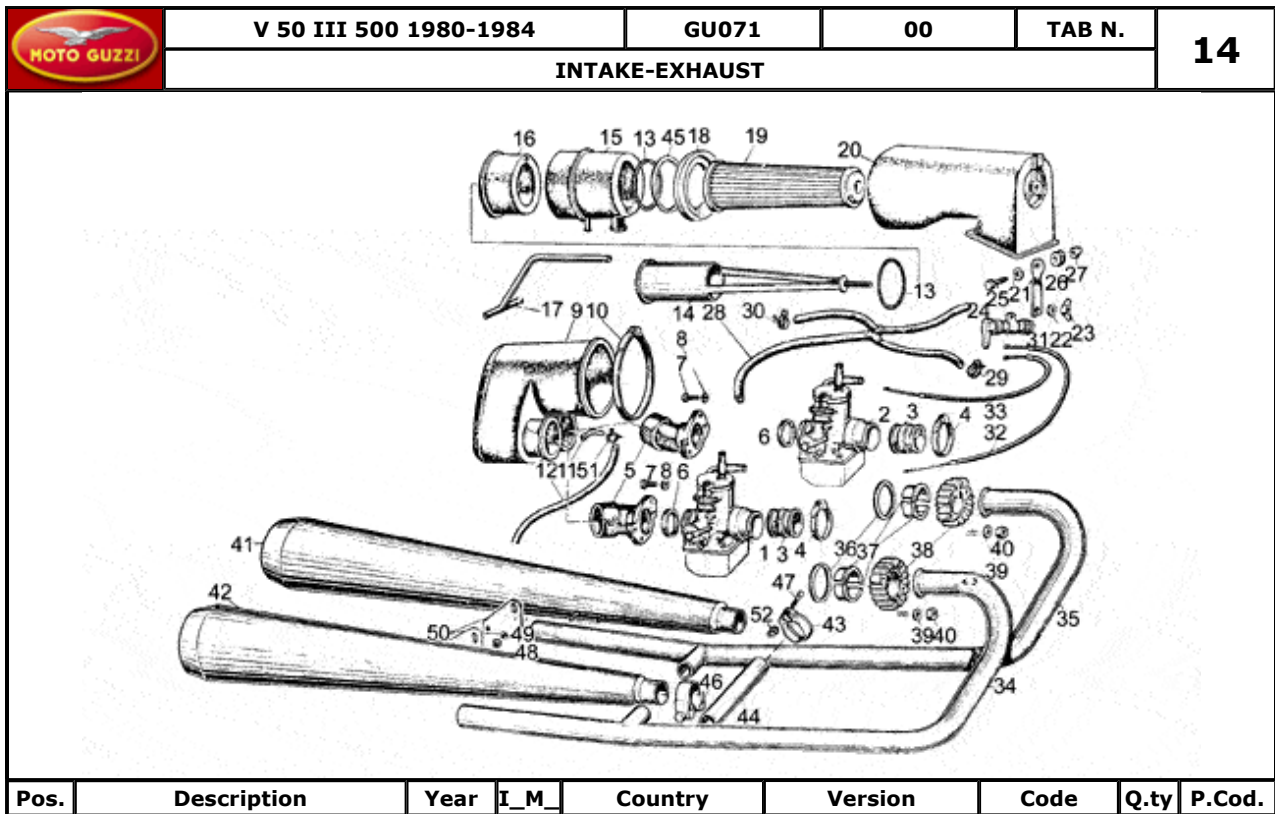

Pos.	Description	Year	I_M	Country	Version	Code	Q.ty	P.Cod.
1	Carburettor RH PHBH 28 BD	-	-	-	-	GU19112680	1	
2	Carburettor LH PHBH 28 BS	-	-	-	-	GU19112681	1	
3	Hose	-	-	-	-	GU19114360	2	
4	Hose clamp 32X52X8	-	-	-	-	GU93305032	4	
5	Manifold	-	-	-	-	GU19114480	2	
6	Gasket ring	-	-	-	-	GU19114680	2	
7	Screw	-	-	-	-	GU98054214	4	
8	Washer	-	-	-	-	GU95004205	4	
9	Intake manifold	-	-	-	-	GU19114300	1	
10	Hose clamp	-	-	-	-	GU93305092	1	
11	Pipe	-	-	-	-	GU17114650	1	
12	Breather pipe	-	-	-	-	GU00823942090	1	
13	Gasket ring	-	-	-	-	GU90706552	2	
14	Air filter support	-	-	-	-	GU19155775	1	
15	Front hose	-	-	-	-	GU19156701	1	
16	Rear hose	-	-	-	-	GU19156900	1	
17	Breather pipe	-	-	-	-	GU19156001	1	
18	Ring	-	-	-	-	GU17113450	1	
19	Air filter	-	-	-	-	GU17113651	1	
20	Filter cover	-	-	-	-	GU17114050	1	
21	Plate	-	-	-	-	GU19114100	1	
22	Spring washer 5,3X10X0,5	-	-	-	-	GU95129100	1	
23	Nut	-	-	-	-	GU92670305	1	
24	Screw	-	-	-	-	GU98052222	1	
25	Washer 5,25x14x1,5	-	-	-	-	GU95100059	2	
26	Rubber spacer	-	-	-	-	GU91551085	1	
27	Nut	-	-	-	-	GU92630105	1	
28	Fuel pipe union cap	-	-	-	-	GU13934600	1	
29	Hose clamp	-	-	-	-	GU61108400	2	
30	Hose clamp D9	-	-	-	-	GU61108500	2	
31	Starter	-	-	-	-	GU23133100	1	
32	Choke cable	-	-	-	-	GU19133500	1	
33	LH choke cable	-	-	-	-	GU19134000	1	
34	RH exhaust pipe	-	-	-	-	GU19120707	1