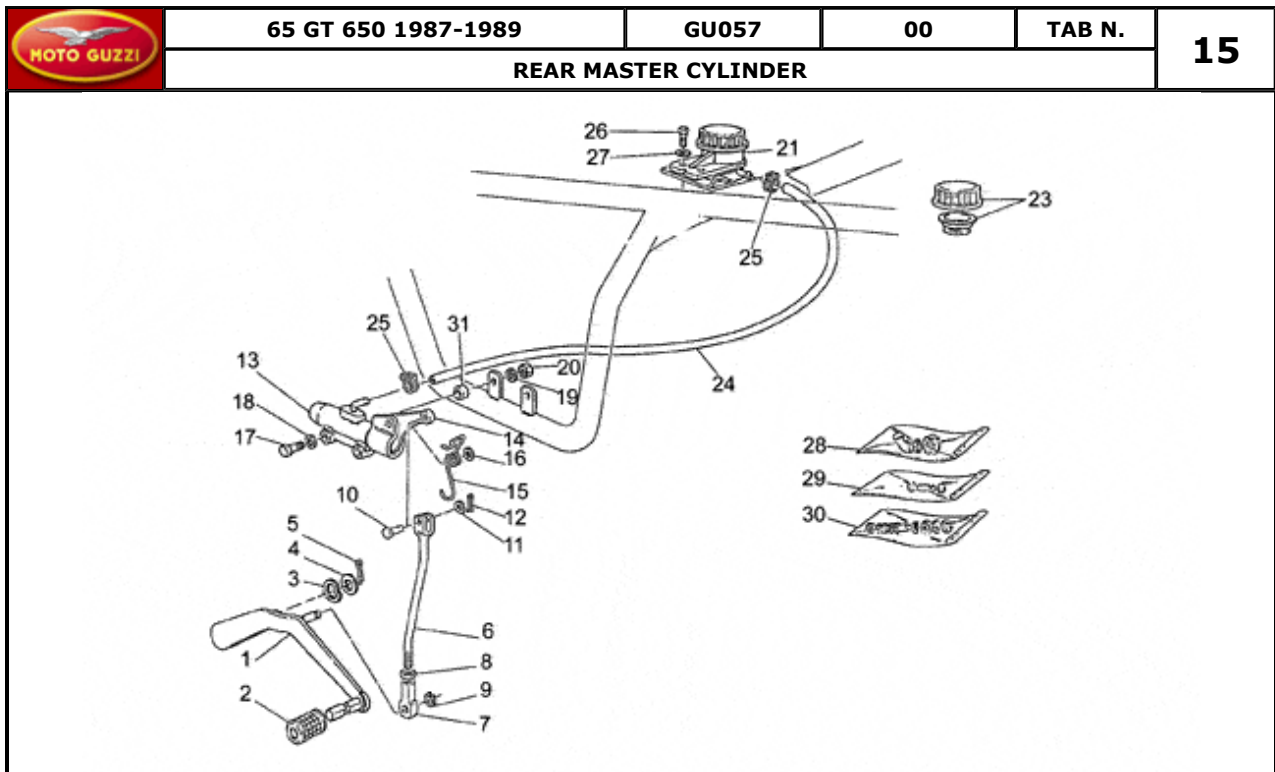

Pos.	Description	Year	I_M_	Country	Version	Code	Q.ty	P.Cod.
1	Rear brake lever	-	-	-	-	GU19677000	1	
2	Rubber spacer	-	-	-	-	GU14251001	1	
3	Spring washer	-	-	-	-	GU95129260	1	
4	Flat washer	-	-	-	-	GU95004215	1	
5	Split pin	-	-	-	-	GU95500227	1	
6	Change gear tie rod compl.	-	-	-	-	GU19675000	1	
7	Block	-	-	-	-	GU19257551	1	
8	Nut	-	-	-	-	GU92690073	1	
9	Circlip	-	-	-	-	GU90271003	1	
10	Pin	-	-	-	-	GU95770265	1	
11	Washer	-	-	-	-	GU95129110	1	
12	Split pin	-	-	-	-	GU95500222	1	
13	Rear master cylinder	-	-	-	-	GU31666990	1	
14	Rear brake lever	-	-	-	-	GU19667500	1	
15	Rear brake lever spring	-	-	-	-	GU19667600	1	
16	Washer 6,15x11x0,8	-	-	-	-	GU95008206	1	
17	Screw	-	-	-	-	GU98054330	2	
18	Washer	-	-	-	-	GU95000206	2	
19	Notched washer	-	-	-	-	GU95021106	2	
20	Nut	-	-	-	-	GU92602206	2	
21	Brake oil tank	-	-	-	-	GU65663500	1	
23	Tank cap	-	-	-	-	GU17661052	1	
24	Rear brake hose	-	-	-	-	GU00823950050	1	
25	Hose clamp	-	-	-	-	GU69157801	2	
26	Screw	-	-	-	-	GU98054216	2	
27	Washer 5,25x14x1,5	-	-	-	-	GU95100059	2	
28	Pump connection overhaul unit	-	-	-	-	GU19659500	1	
29	Lever overhaul kit	-	-	-	-	GU19659600	1	
30	Pump revision kit	-	-	-	-	GU17659350	1	
31	Spacer 7X12X5	-	-	-	-	GU91180705	2