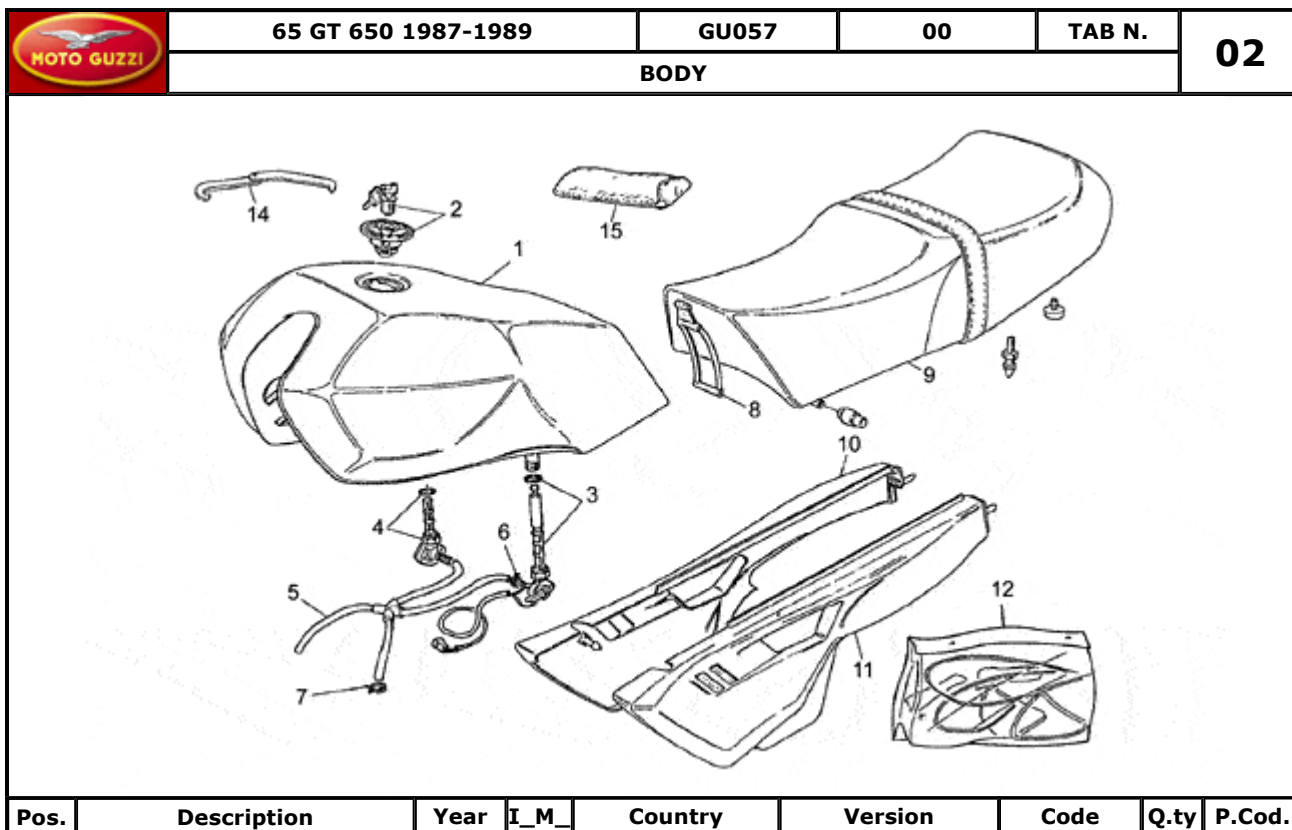

Pos.	Description	Year	I_M	Country	Version	Code	Q.ty	P.Cod.
1	Fuel tank	-	-	-	-	GU231002301	1	
2	Tank cap	-	-	-	-	GU62103920	1	
3	LH fuel cock	-	-	-	-	GU23105370	1	
4	RH fuel cock	-	-	-	-	GU23105470	1	
5	Fuel pipe	-	-	-	-	GU29106500	1	
6	Hose clamp	-	-	-	-	GU61108400	2	
7	Hose clamp D9	-	-	-	-	GU61108500	2	
8	Tie rod	-	-	-	-	GU19102750	1	
9	Saddle	-	-	-	-	GU27460586	1	
10	RH side panel	-	-	-	-	GU275703861	1	
11	LH side panel	-	-	-	-	GU275704861	1	
12	Decal set	-	-	-	-	GU23923330	1	
14	Shock abs. adj. Wrench	-	-	-	-	GU19912700	1	
15	Toolkit	-	-	-	-	GU28929940	1