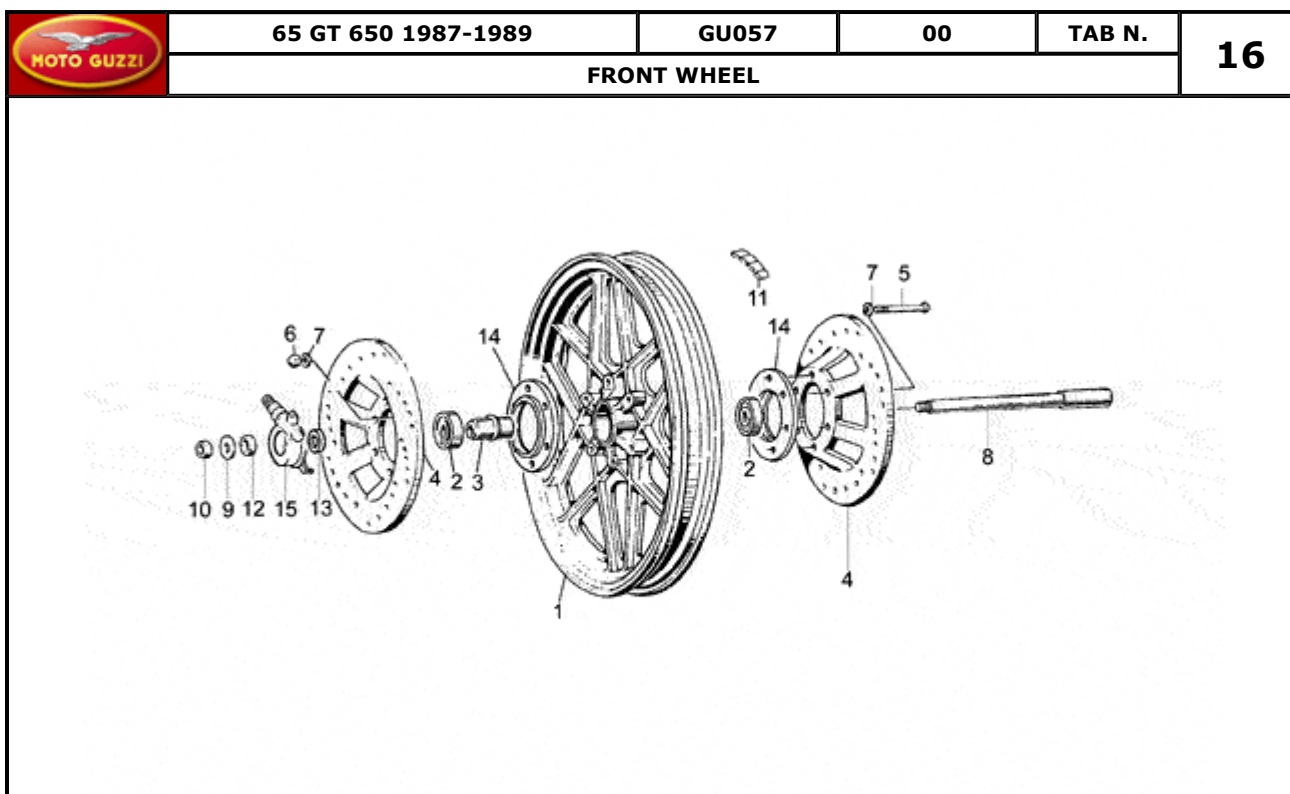

Pos.	Description	Year	I_M_	Country	Version	Code	Q.ty	P.Cod.
1	Front wheel	-	-	-	-	GU196103351	1	
2	Bearing	-	-	-	-	GU92204217	2	
3	Spacer	-	-	-	-	GU19615335	1	
4	Brake disc	-	-	-	-	GU31613380	2	
5	Screw m8x90	-	-	-	-	GU98052490	6	
6	Cap nut	-	-	-	-	GU92730082	6	
7	Washer	-	-	-	-	GU95000208	12	
8	Front wheel spindle	-	-	-	-	GU62614120	1	
9	Washer 17X27X2	-	-	-	-	GU95004217	1	
10	Nut M16X1,5	-	-	-	-	GU92602516	1	
11	Counterweight	-	-	-	-	GU14616150	4	
12	Spacer	-	-	-	-	GU62616320	1	
13	Spacer	-	-	-	-	GU91181804	1	
14	Flange	-	-	-	-	GU14611255	2	
15	Speedometer gear Z=20/10	-	-	-	-	GU61762530	1