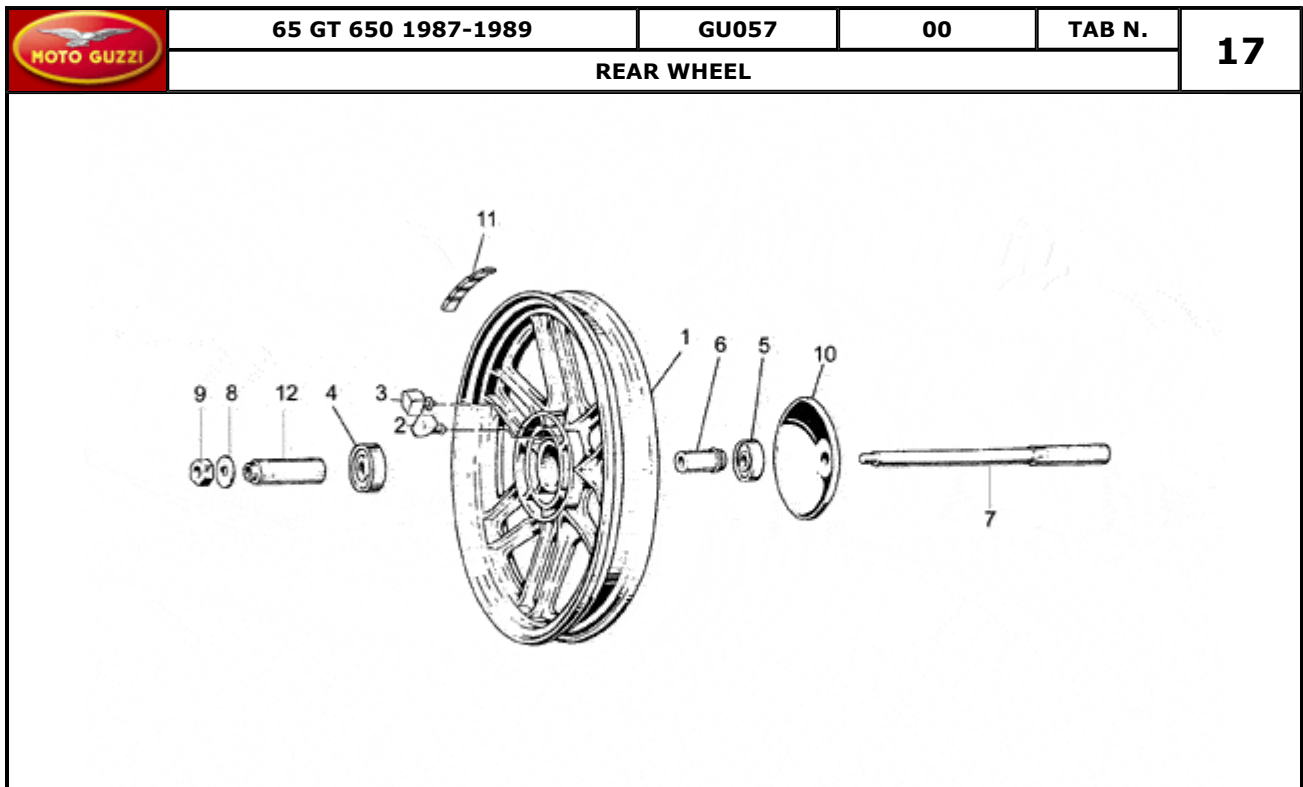

Pos.	Description	Year	I_M_	Country	Version	Code	Q.ty	P.Cod.
1	Rear wheel	-	-	-	-	GU23630640	1	
2	RH rubber coupling	-	-	-	-	GU19632501	6	
3	LH rubber coupling	-	-	-	-	GU19632502	6	
4	Bearing	-	-	-	-	GU92204218	1	
5	Bearing	-	-	-	-	GU92204217	1	
6	Bearing internal spacer	-	-	-	-	GU19633935	1	
7	Rear wheel spindle	-	-	-	-	GU19633360	1	
8	Washer	-	-	-	-	GU14634400	1	
9	Nut M6X1,5	-	-	-	-	GU92602316	1	
10	Protection	-	-	-	-	GU19636400	1	
11	Counterweight	-	-	-	-	GU14616150	2	
12	Spacer	-	-	-	-	GU19634100	1