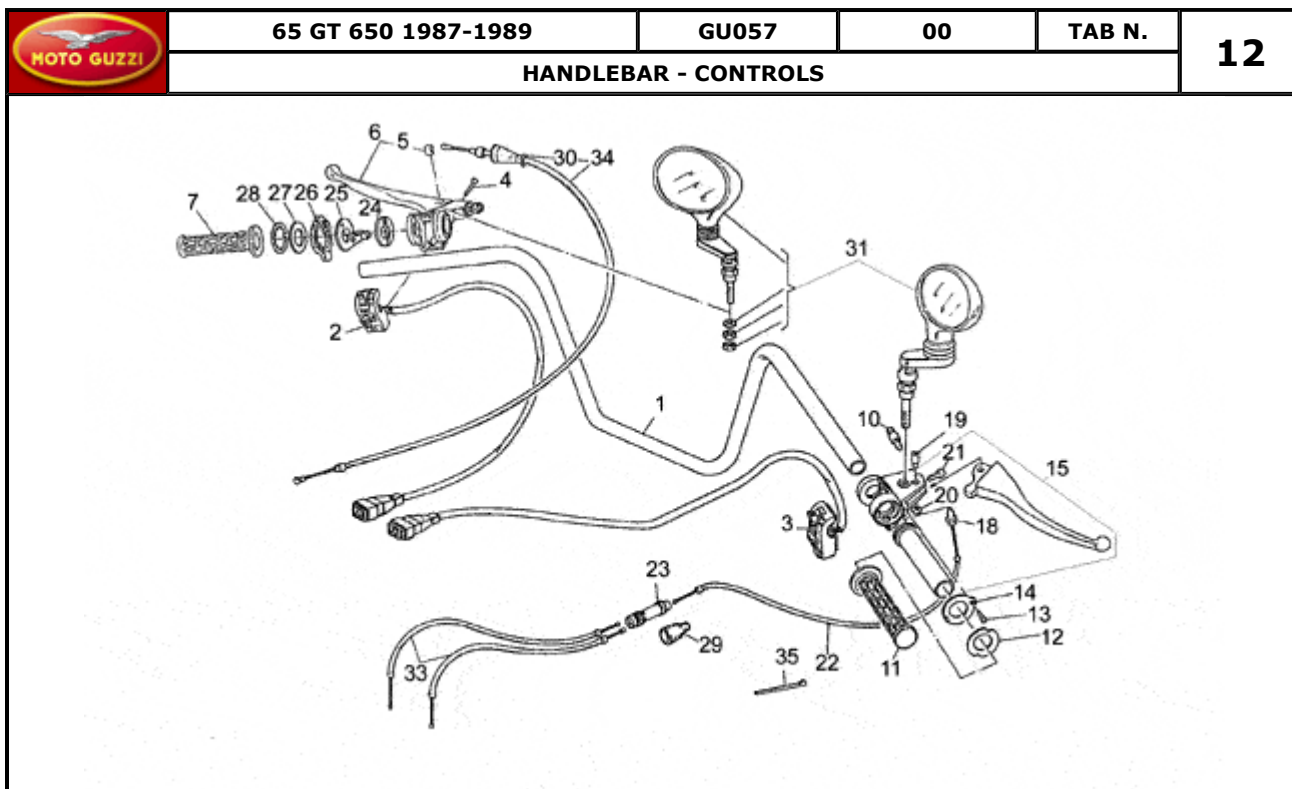

Pos.	Description	Year	I_M_	Country	Version	Code	Q.ty	P.Cod.
1	Handlebar	-	-	-	-	GU28600334	1	
2	LH lights selector	-	-	-	-	GU23738070	1	
3	RH lights selector	-	-	-	-	GU23750370	1	
4	Screw	-	-	-	-	GU98260425	2	
5	Bush	-	-	-	-	GU29608750	1	
6	Clutch lever	-	-	-	-	GU29605550	1	
7	LH hand grip	-	-	-	-	GU29603050	1	
10	Brake light switch	-	-	-	-	GU39741101	1	
11	RH hand grip	-	-	-	-	GU29603550	1	
12	Nylon washer	-	-	-	-	GU29604650	1	
13	Screw	-	-	-	-	GU98280410	1	
14	Side cover	-	-	-	-	GU29603650	1	
15	Throttle cable assy	-	-	-	-	GU29999250	1	
18	Cable-guide	-	-	-	-	GU29603750	1	
19	Screw	-	-	-	-	GU29604850	1	
20	Nut	-	-	-	-	GU92601206	1	
21	Hex socket screw M6x16	-	-	-	-	GU98612316	1	
22	Throttle cable	-	-	-	-	GU23117570	1	
23	Splitter	-	-	-	-	GU30607910	1	
24	Ring	-	-	-	-	GU29132050	1	
25	Choke control	-	-	-	-	GU29133250	1	
26	Starter lever	-	-	-	-	GU29132350	1	
27	Washer	-	-	-	-	GU29132650	1	
28	Ring	-	-	-	-	GU17751100	1	
29	Cap	-	-	-	-	GU12717600	1	
30	Bellows	-	-	-	-	GU23093870	1	
31	Mirrors-pair	-	-	-	-	GU23999570	1	
33	Throttle cable	-	-	-	-	GU23117770	2	
34	Clutch cable	-	-	-	-	GU23093070	1	
35	Hose clamp	-	-	-	-	GU61609630	1	
	Hose clamp 3,6x20,6	-	-	-	-	GU14609650	1