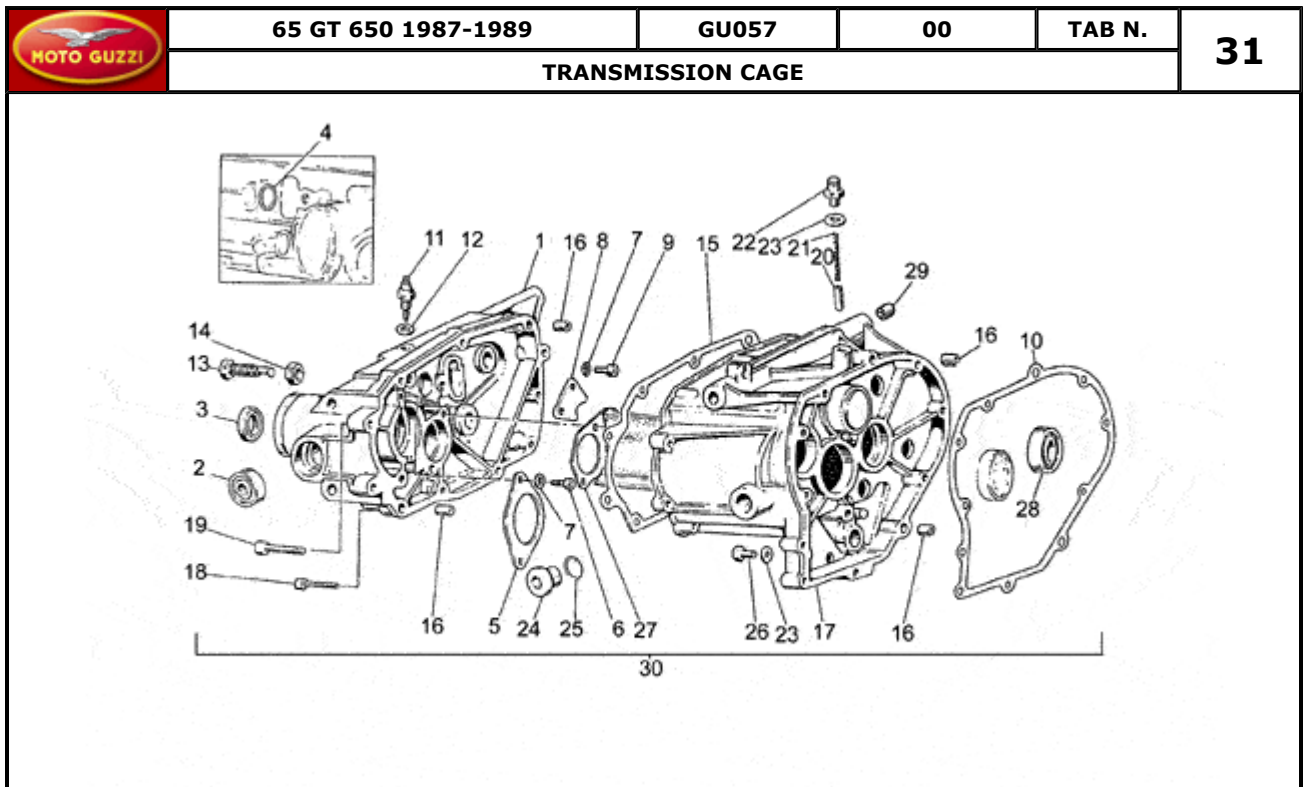

Pos.	Description	Year	I_M	Country	Version	Code	Q.ty	P.Cod.
1	Gearbox cover, grey	-	-	-	-	GU31200880	1	
2	Bearing 15x35x11	-	-	-	-	GU92204215	2	
3	Gasket ring 28x40x7	-	-	-	-	GU90402841	1	
4	O-ring 13,95x2,92	-	-	-	-	GU90706140	1	
5	Plate	-	-	-	-	GU19213820	1	
6	Screw	-	-	-	-	GU98622314	4	
7	Washer 6,4x10x0,7	-	-	-	-	GU14217901	6	
8	Plate	-	-	-	-	GU19235800	1	
9	Screw	-	-	-	-	GU98622314	2	
10	Gasket	-	-	-	-	GU19200320	1	
11	Sensor	-	-	-	-	GU19207220	1	
12	Gasket 8,25x15x1	-	-	-	-	GU12154200	1	
13	Screw M12x1,25	-	-	-	-	GU19237800	1	
14	Low nut M12x1,25	-	-	-	-	GU92602512	1	
15	Gasket	-	-	-	-	GU19201120	1	
16	Bush 6,6x9x13	-	-	-	-	GU19002020	4	
17	Gearbox, grey	-	-	-	-	GU31200280	1	
18	Screw M6X30	-	-	-	-	GU98620330	7	
19	Screw M8X35	-	-	-	-	GU98620435	4	
20	Pawl	-	-	-	-	GU55234700	1	
21	Lever return spring	-	-	-	-	GU94321067	1	
22	Breather plug	-	-	-	-	GU19206501	1	
23	Gasket	-	-	-	-	GU10528900	2	
24	Oil plug	-	-	-	-	GU12022600	1	
25	O-ring 20,24X2,62	-	-	-	-	GU90706203	1	
26	Oil level plug	-	-	-	-	GU95980214	1	
27	Oil bulhead	-	-	-	-	GU19208220	1	
28	Ball bearing 20x42x12	-	-	-	-	GU92201120	1	
29	Bush 10,25x15,7x8	-	-	-	-	GU19202320	2	
30	Transmission assy and housing	-	-	-	-	GU27991561	1