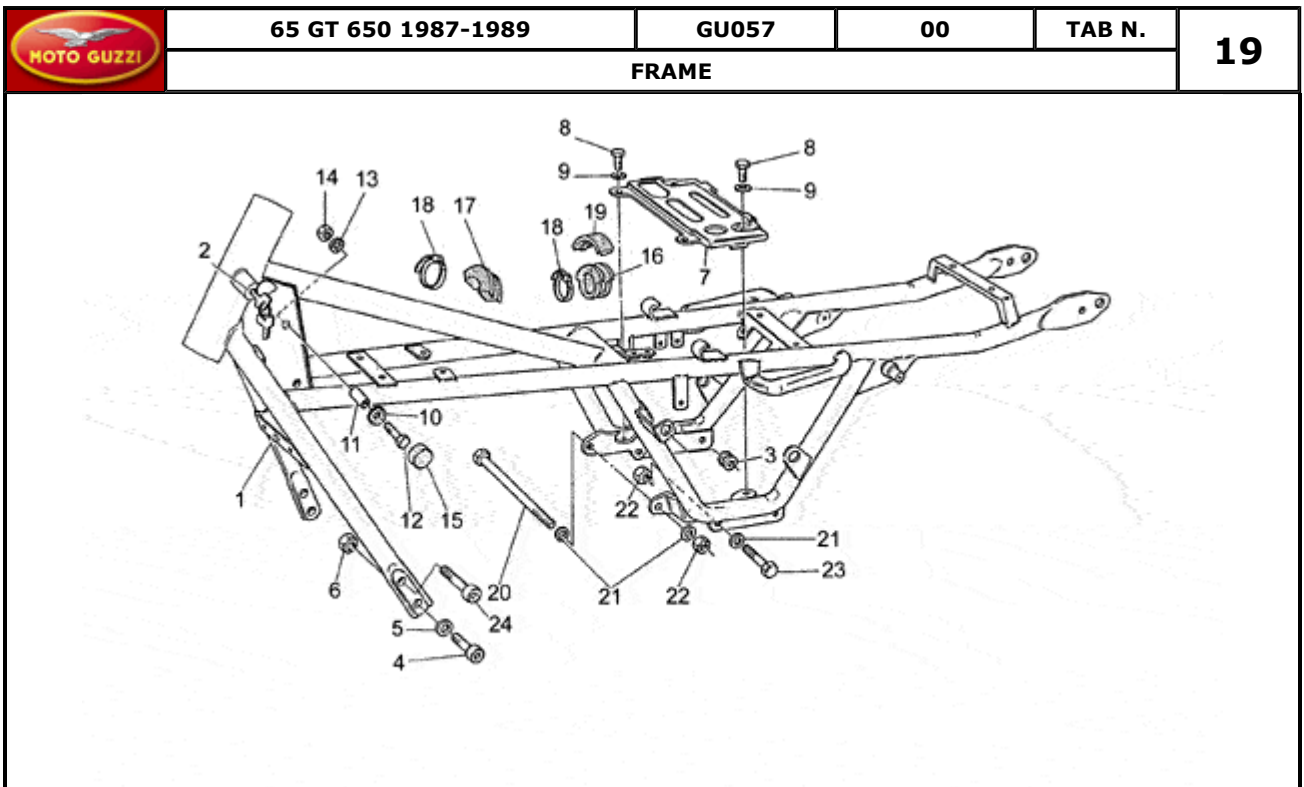

Pos.	Description	Year	I_M_	Country	Version	Code	Q.ty	P.Cod.
1	Frame	-	-	-	-	GU23400140	1	
2	Lock	-	-	-	-	GU19782520	2	
3	Rubber spacer	-	-	-	-	GU91551085	4	
4	Screw 25 mm	-	-	-	-	GU98622525	2	
5	Washer	-	-	-	-	GU95120105	4	
6	Nut	-	-	-	-	GU92602210	4	
7	Plate	-	-	-	-	GU27418220	1	
8	Hex screw M8X16	-	-	-	-	GU98054416	4	
9	Washer	-	-	-	-	GU95000208	4	
10	Disc	-	-	-	-	GU39103500	2	
11	Spacer	-	-	-	-	GU91180716	2	
12	Screw	-	-	-	-	GU98054325	2	
13	Washer 6,15x11x0,8	-	-	-	-	GU95008206	2	
14	Nut M6x1	-	-	-	-	GU92630106	2	
15	Drift	-	-	-	-	GU39103400	2	
16	Rubber spacer	-	-	-	-	GU27109085	2	
17	Drift	-	-	-	-	GU14107100	1	
18	Hose clamp 3,6x20,6	-	-	-	-	GU14609650	3	
19	Rubber spacer	-	-	-	-	GU27108935	2	
20	Pin M10x205	-	-	-	-	GU98110199	1	
21	Washer 10,2x18x2	-	-	-	-	GU95004210	3	
22	Nut	-	-	-	-	GU92602210	2	
23	Screw	-	-	-	-	GU98052555	2	
24	Screw	-	-	-	-	GU98620545	2