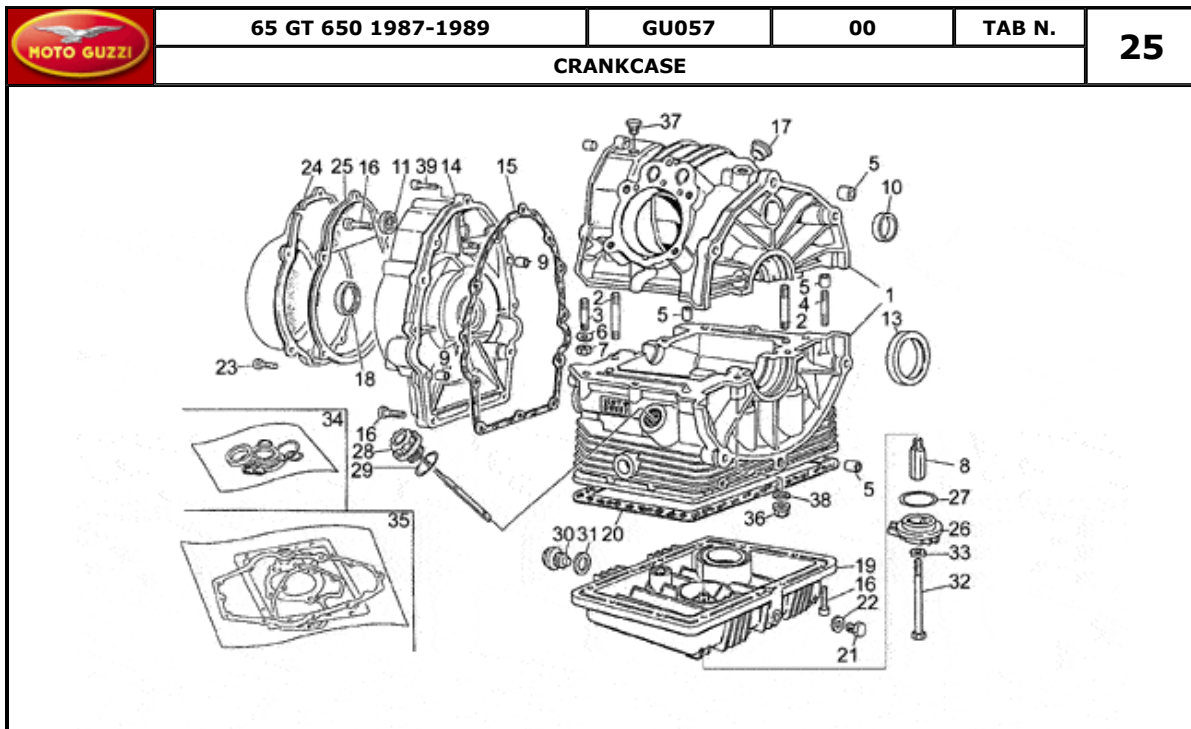

Pos.	Description	Year	I_M	Country	Version	Code	Q.ty	P.Cod.
1	Crankcase, grey	-	-	-	-	GU20000320	1	
2	Stud bolt	-	-	-	-	GU96451560	4	
3	Stud bolt	-	-	-	-	GU96451430	4	
4	Stud bolt	-	-	-	-	GU96508055	2	
5	Bush	-	-	-	-	GU19015020	4	
6	Spring washer 8x15x0,3	-	-	-	-	GU61270300	6	
7	Nut	-	-	-	-	GU92601208	6	
8	Union	-	-	-	-	GU19003800	1	
9	Bush 6,6x9x13	-	-	-	-	GU19002020	2	
10	Plug	-	-	-	-	GU19016320	1	
11	Gasket ring	-	-	-	-	GU90401530	1	
13	Gasket ring	-	-	-	-	GU90405367	1	
14	Cover grey	-	-	-	-	GU31001480	1	
15	Gasket	-	-	-	-	GU19001200	1	
16	Hex socket screw M6X25	-	-	-	-	GU98622325	22	
17	Plug	-	-	-	-	GU19017120	1	
18	Gasket ring	-	-	-	-	GU90402038	1	
19	Motor oil cup	-	-	-	-	GU19003502	1	
20	Gasket	-	-	-	-	GU19003602	1	
21	Oil level plug	-	-	-	-	GU95980214	1	
22	Gasket	-	-	-	-	GU10528900	1	
23	Screw M6X35	-	-	-	-	GU98620335	5	
24	Cover	-	-	-	-	GU27001636	1	
25	Flange	-	-	-	-	GU27001136	1	
26	Cover, blank	-	-	-	-	GU19003400	1	
27	O-ring	-	-	-	-	GU90706444	1	
28	Oil filler plug	-	-	-	-	GU19004920	1	
29	Gasket ring	-	-	-	-	GU90706282	1	
30	Oil unload plug	-	-	-	-	GU12003702	1	
31	Gasket 20,1x28x2	-	-	-	-	GU95100709	1	
32	Screw m8x90	-	-	-	-	GU98052490	1	
33	Gasket 8,25x15x1	-	-	-	-	GU12154200	1	
34	Oil seals - set	-	-	-	-	GU31999565	1	
35	Gasket set	-	-	-	-	GU27999060	1	
36	Column nut	-	-	-	-	GU92660010	4	
37	Plug	-	-	-	-	GU19015460	1	
38	Washer 10,5X18X0,8	-	-	-	-	GU95129180	4	
39	Screw M6X30	-	-	-	-	GU98620330	2