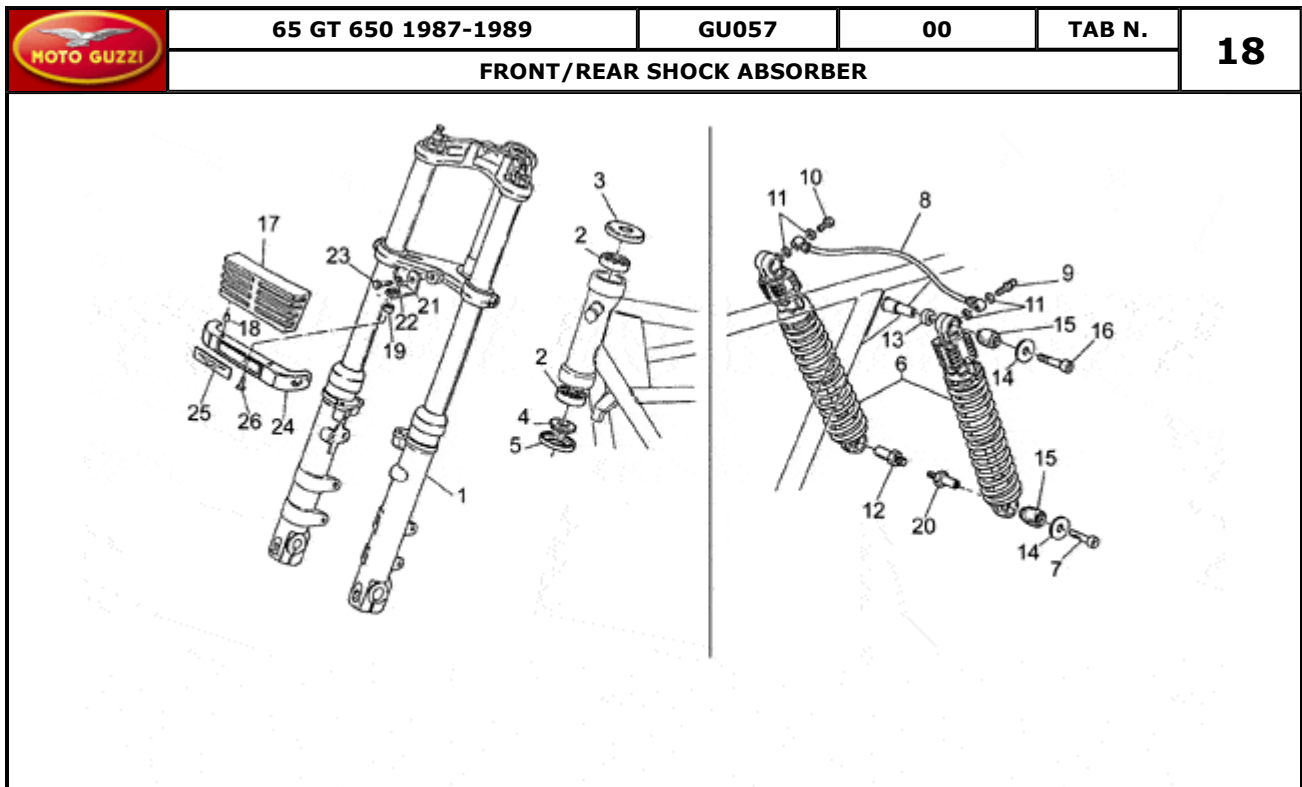

Pos.	Description	Year	I_M_	Country	Version	Code	Q.ty	P.Cod.
1	Front fork	-	-	-	-	GU23490340	1	
2	Tap.roller bearing	-	-	-	-	GU92249225	2	
3	Cup	-	-	-	-	GU14494600	1	
4	Clearance washer	-	-	-	-	GU14516700	1	
5	Dust cover	-	-	-	-	GU14517000	1	
6	Shock absorber	-	-	-	1A	GU23999290	1	
	Rear shock absorber	-	-	-	28695C-2A	GU31550240	2	
7	Screw	-	-	-	-	GU98822416	2	
8	Pipe	-	-	-	-	GU19556160	1	
9	Air valve	-	-	-	-	GU28556250	2	
10	Bored screw	-	-	-	-	GU28556450	1	
11	Copper washer	-	-	-	-	GU28556350	4	
12	Pin	-	-	-	-	GU19555200	1	
13	Spacer	-	-	-	-	GU91181407	3	
14	Washer	-	-	-	-	GU95100256	4	
15	Silent-block	-	-	-	-	GU14551655	4	
16	Screw	-	-	-	-	GU98620450	2	
17	Turn indicator support grill	-	-	-	-	GU23505810	1	
18	Pin	-	-	-	-	GU23922210	2	
19	Spacer	-	-	-	-	GU91180706	1	
20	Pin	-	-	-	-	GU19555260	1	
21	Plate	-	-	-	-	GU19498060	1	
22	Special washer	-	-	-	-	GU61013800	1	
23	Hex screw M6X20	-	-	-	-	GU98054320	1	
24	Clamp	-	-	-	-	GU23751310	1	
25	Trademark sticker	-	-	-	-	GU28769533	1	
26	Screw	-	-	-	-	GU98326014	1