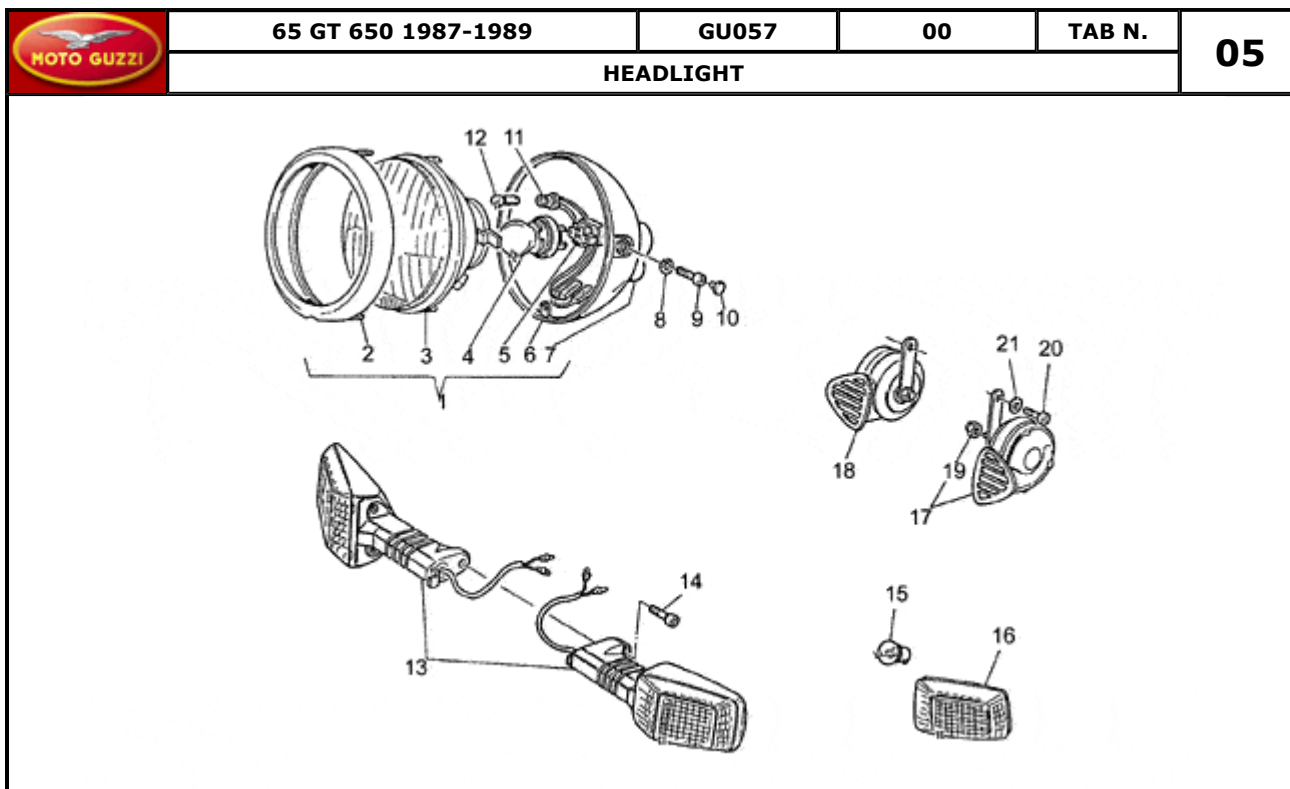

Pos.	Description	Year	I_M_	Country	Version	Code	Q.ty	P.Cod.
1	Headlight	-	-	-	-	GU28740533	1	
2	Light frame	-	-	-	-	GU19740454	1	
3	Optical group	-	-	-	-	GU18740435	1	
4	Lamp 12V-55/60W	-	-	-	-	GU93450232	1	
5	Lampholder	-	-	-	-	GU14756255	1	
6	Headlight body	-	-	-	-	GU23740418	1	
7	Rear cap plug	-	-	-	-	GU19740404	1	
8	Washer 10,2x18x2	-	-	-	-	GU95004210	2	
9	Screw	-	-	-	-	GU98622535	2	
10	Plug	-	-	-	-	GU23943510	2	
11	Lampholder	-	-	-	-	GU17740405	1	
12	Lamp 12V-4W	-	-	-	-	GU93450119	1	
13	Turn indicator	-	-	-	-	GU23750670	2	
14	Screw	-	-	-	-	GU98832320	2	
15	Lamp 12V-10W	-	-	-	-	GU93450127	2	
16	Turn indicator lens	-	-	-	-	GU23753710	2	
17	Horn	-	-	-	-	GU29743752	1	
18	Horn	-	-	-	-	GU29743753	1	
19	Nut	-	-	-	-	GU92602206	2	
20	Screw	-	-	-	-	GU98822314	2	
21	Notched washer	-	-	-	-	GU95021106	2