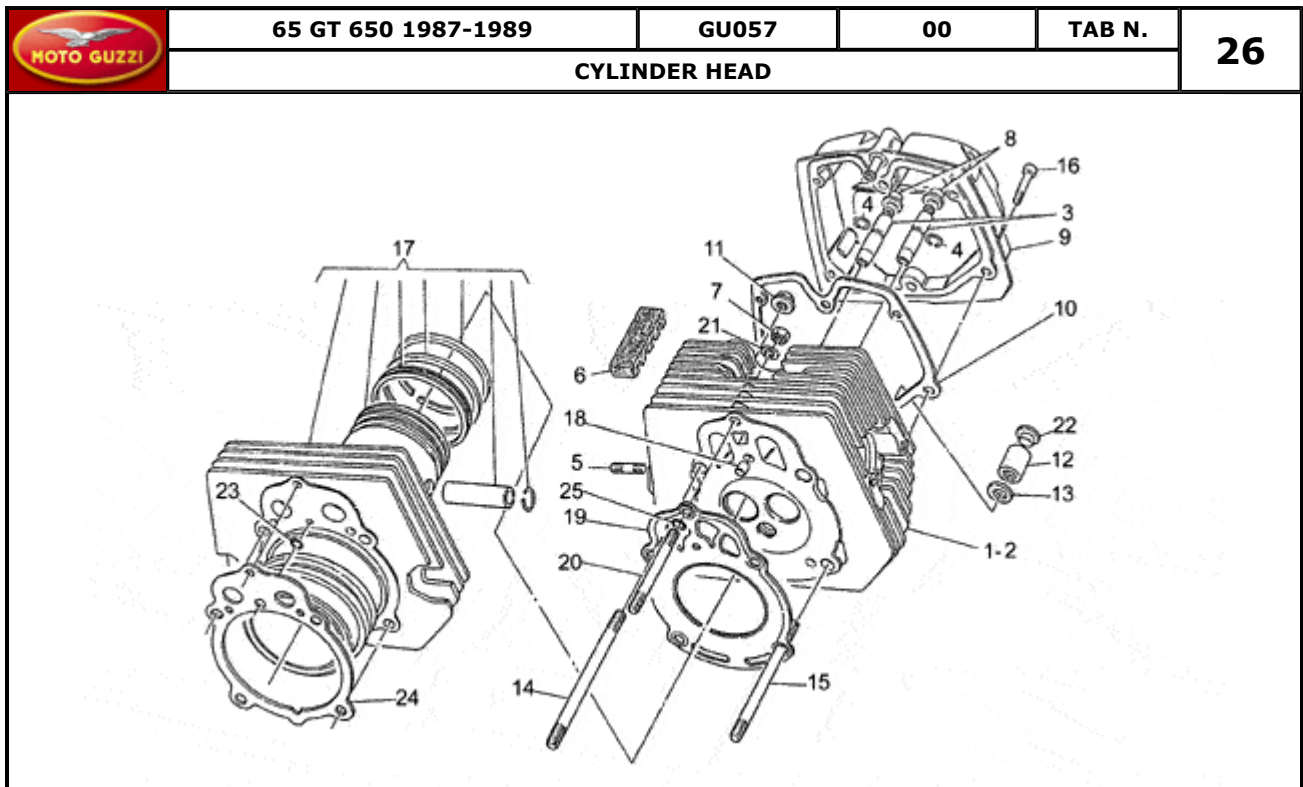

Pos.	Description	Year	I_M	Country	Version	Code	Q.ty	P.Cod.
1	RH head	-	-	-	-	GU19022180	1	
2	LH head	-	-	-	-	GU19022280	1	
3	Valve guide	-	-	-	-	GU61036801	4	
4	Snap ring	-	-	-	-	GU90353009	4	
5	Stud bolt	-	-	-	-	GU96506042	4	
6	Anti-vibration plate	-	-	-	-	GU19025300	4	
7	Nut	-	-	-	-	GU19021920	2	
8	Oil seal	-	-	-	-	GU19037820	4	
9	Valves cover	-	-	-	-	GU19023520	2	
10	Gasket	-	-	-	-	GU19023700	2	
11	Column nut	-	-	-	-	GU92660010	4	
12	Column nut	-	-	-	-	GU13021900	4	
13	Washer 10,5X18X0,8	-	-	-	-	GU95129180	4	
14	Tie rod	-	-	-	-	GU96510200	4	
15	Tie rod 143 mm	-	-	-	-	GU96510143	4	
16	Screw	-	-	-	-	GU98610325	12	
17	Cylinder with piston	-	-	-	-	GU23060190	2	
18	Bush	-	-	-	-	GU19021360	2	
19	Gasket	-	-	-	-	GU27022060	2	
20	Tie rod	-	-	-	-	GU96508125	2	
21	Spring washer 8x15x0,3	-	-	-	-	GU61270300	2	
22	Plug	-	-	-	-	GU93180245	4	
23	O-ring	-	-	-	-	GU61027200	2	
24	Gasket	-	-	-	-	GU27020820	2	
25	O-ring	-	-	-	-	GU90706076	2