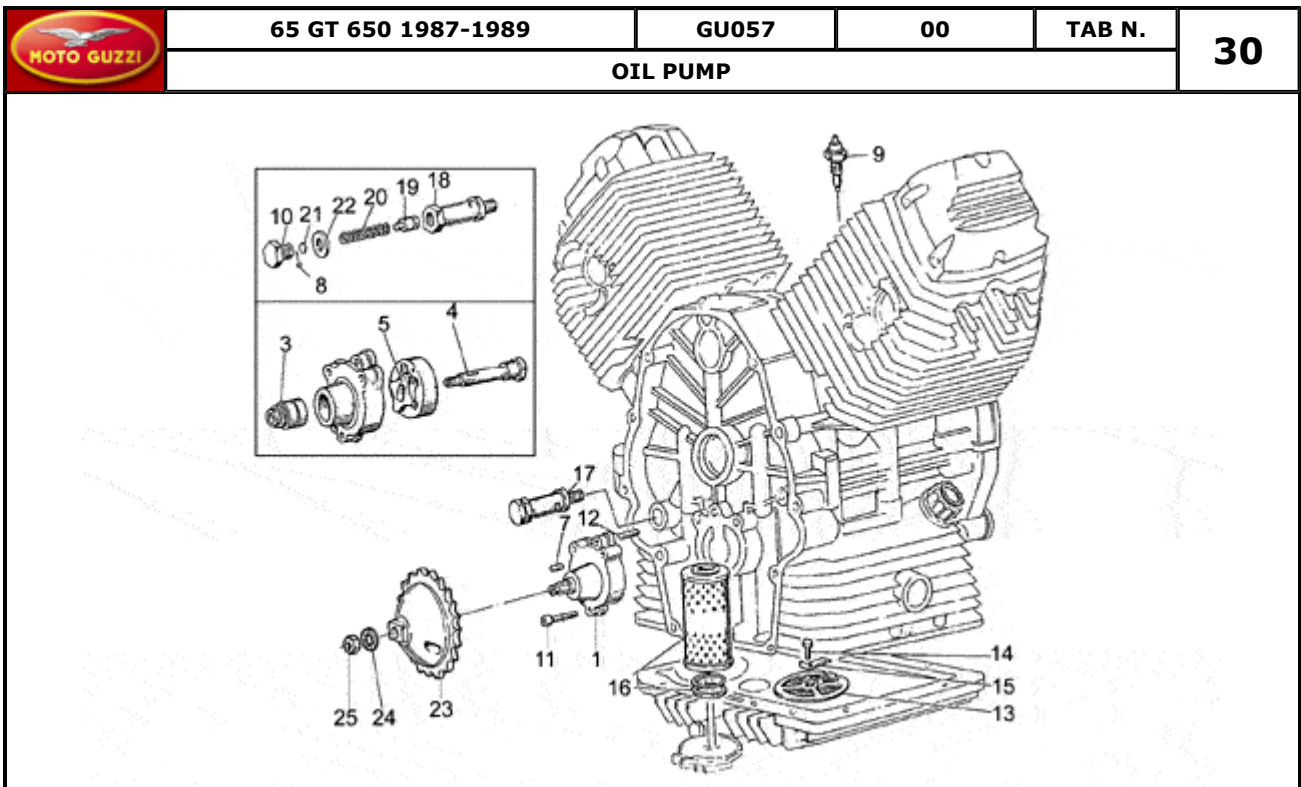

Pos.	Description	Year	I_M	Country	Version	Code	Q.ty	P.Cod.
1	Oil pump	-	-	-	-	GU19146422	1	
3	Roller bearing 10x22x20	-	-	-	-	GU92252210	1	
4	Oil pump shaft assy.	-	-	-	-	GU19147820	1	
5	Inner rotor	-	-	-	-	GU19148420	1	
7	Guide roller	-	-	-	-	GU92296726	1	
8	Ball	-	-	-	-	GU92295911	1	
9	Pressure sensor	-	-	-	02201N	GU31999581	1	
10	Plug	-	-	-	-	GU12159000	1	
11	Screw M6X35	-	-	-	-	GU98620335	3	
12	Pin	-	-	-	-	GU19018920	2	
13	Oil filter	-	-	-	-	GU19152200	1	
14	Screw	-	-	-	-	GU98054314	1	
15	Plate	-	-	-	-	GU95187006	1	
16	Oil filter	-	-	-	-	GU19153000	1	
17	Oil valve cpl.	-	-	-	-	GU10158201	1	
18	Valve body	-	-	-	-	GU10158701	1	
19	Piston	-	-	-	-	GU12150900	1	
20	Valve spring	-	-	-	-	GU94321072	1	
21	Bottom	-	-	-	-	GU12150700	1	
22	Washer 14,5X20X1	-	-	-	-	GU95100523	3	
23	Oil pump gear	-	-	-	-	GU19147721	1	
24	Washer 10,5x16x1	-	-	-	-	GU19149800	1	
25	Nut M10x1,25	-	-	-	-	GU92602510	1