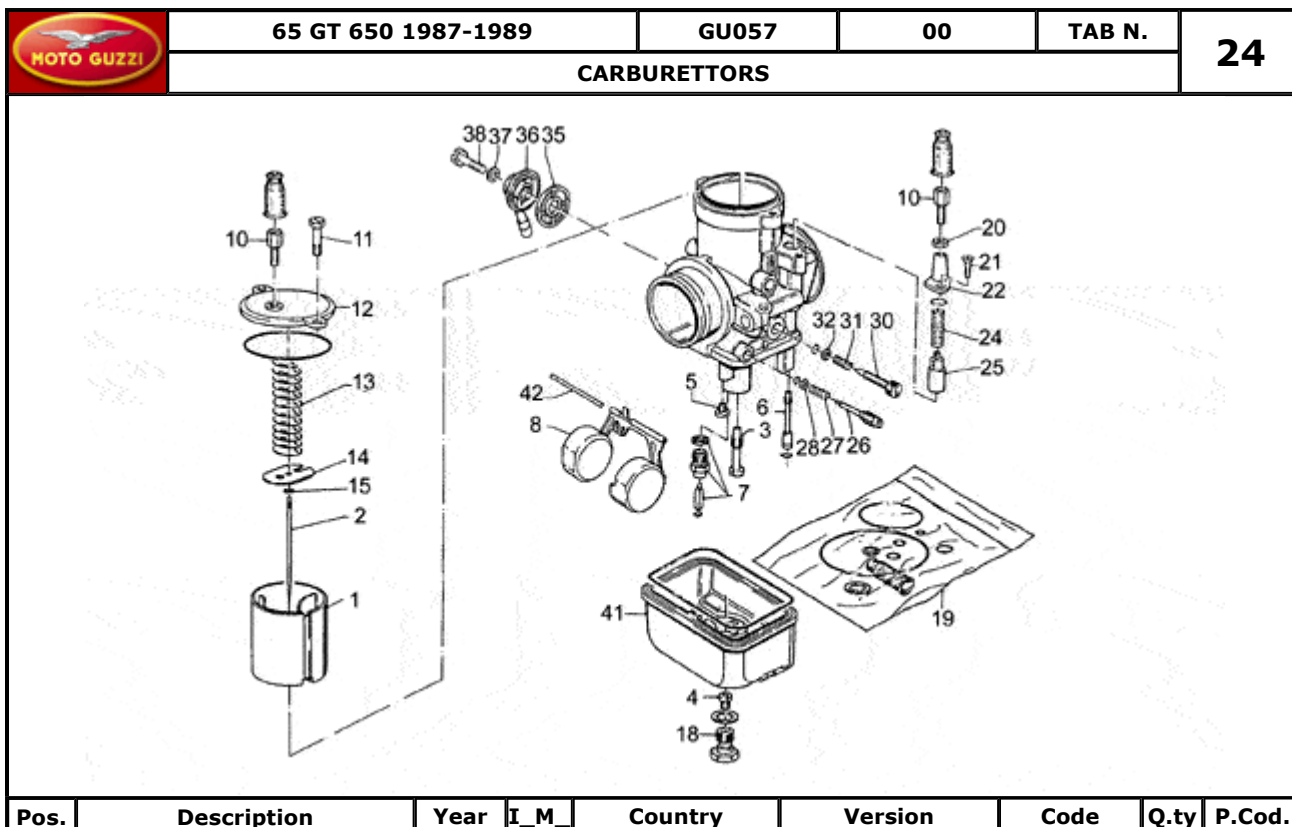

Pos.	Description	Year	I_M_	Country	Version	Code	Q.ty	P.Cod.
1	Gas valve 45	-	-	-	-	GU23934870	2	
2	Conical pin 8	-	-	-	-	GU19934960	2	
3	Needle valve 268T	-	-	-	-	GU19935580	2	
4	Main jet 105	-	-	-	-	GU19935750	2	
5	Idle jet 38	-	-	-	-	GU27935960	2	
6	Starter jet 60	-	-	-	-	GU19936000	2	
7	Needle valve	-	-	-	-	GU19934600	2	
8	Float gr.9,5	-	-	-	-	GU27934315	2	
10	Wire tensioner screw	-	-	-	-	GU12937200	4	
11	Screw	-	-	-	-	GU14934650	2	
12	Cover	-	-	-	-	GU19935080	2	
13	Gas valve return spring	-	-	-	-	GU19937180	2	
14	Plate	-	-	-	-	GU19938580	2	
15	Conical pin clip	-	-	-	-	GU65933600	2	
18	Plug with OR	-	-	-	-	GU10933700	2	
19	Gaskets set	-	-	-	-	GU19939980	1	
20	Nut	-	-	-	-	GU19938880	4	
21	Screw	-	-	-	-	GU13937900	2	
22	Starter device cover	-	-	-	-	GU17937450	2	
24	Valve spring	-	-	-	-	GU39937600	2	
25	Starter valve	-	-	-	-	GU13937800	2	
26	Adj.min.eng.speed screw	-	-	-	-	GU13936200	2	
27	Spring	-	-	-	-	GU13936300	2	
28	Flat washer	-	-	-	-	GU65933700	2	
30	Gas valve adjuster screw	-	-	-	-	GU13936600	2	
31	Spring	-	-	-	-	GU13936700	2	
32	Flat washer	-	-	-	-	GU14931650	2	
35	Fuel filter	-	-	-	-	GU43934000	2	
36	Fuel pipe union cap	-	-	-	-	GU13934600	2	
37	Gasket	-	-	-	-	GU13934700	2	
38	Cap fixing screw	-	-	-	-	GU10934900	2	
41	Aluminium float chamber	-	-	-	-	GU19934480	2	
42	Float pin	-	-	-	-	GU13933100	2