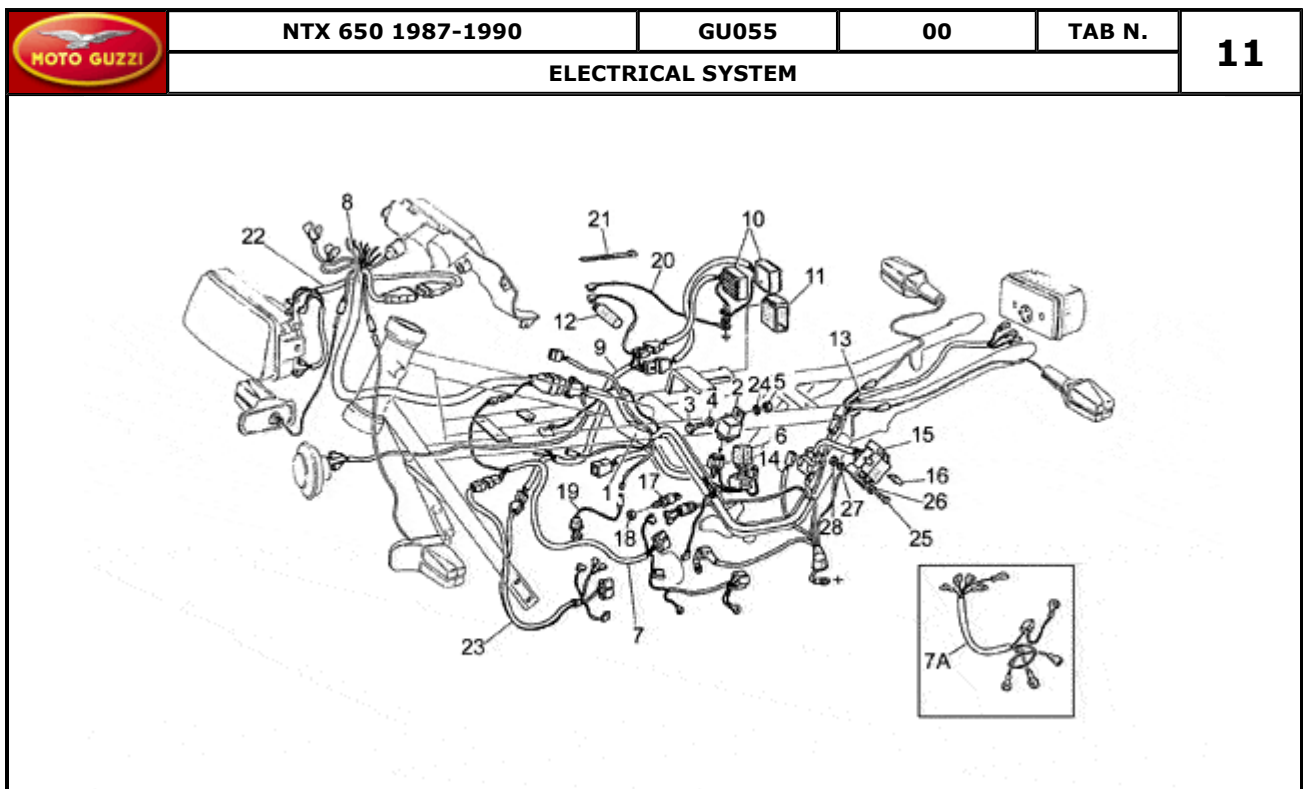

Pos.	Description	Year	I_M	Country	Version	Code	Q.ty	P.Cod.
1	Electrical system	-	-	-	-	GU27747115	1	
2	Starter relay	-	-	-	-	GU19732500	1	
3	Screw	-	-	-	-	GU98054212	2	
4	Washer	-	-	-	-	GU95000205	2	
5	Nut	-	-	-	-	GU92602205	2	
6	Flasher unit	-	-	-	-	GU28750560	1	
7	Alternator-regulator wiring	-	-	-	B	GU27725810	1	
	Alternator-regulator wiring	-	-	-	S	GU27725820	1	
8	Dashboard cable	-	-	-	-	GU27747215	1	
	Dashboard cable	-	-	-	-	GU27747216	1	
9	Ignition harness	-	-	-	-	GU27722115	1	
10	Electronic control unit	-	-	-	-	GU27721435	2	
11	Flexible support	-	-	-	-	GU27723835	2	
12	Capacitor	-	-	-	-	GU27710435	1	
13	Taillight wiring harn.	-	-	-	-	GU62747320	1	
14	Wire	-	-	-	-	GU27747815	1	
15	Fuse holder box	-	-	-	-	GU27743050	1	
16	Fuse 15A	-	-	-	-	GU28742560	6	
17	Brake light switch	-	-	-	-	GU39741150	1	
18	Nut	-	-	-	-	GU92700071	2	
19	Neutral indicator extension	-	-	-	-	GU19724560	1	
20	Wire	-	-	-	-	GU18759550	1	
21	Hose clamp 3,6x20,6	-	-	-	-	GU14609650	1	
	Hose clamp	-	-	-	-	GU61609630	1	
22	Headlight wiring w/harness	-	-	-	-	GU14747455	1	
23	Alternator wiring BOSCH	-	-	-	-	GU23726300	1	
24	Notched washer	-	-	-	-	GU95021105	2	
25	Screw	-	-	-	-	GU98054216	2	
26	Washer 5,25x14x1,5	-	-	-	-	GU95100059	2	
27	Washer	-	-	-	-	GU95000205	2	
28	Nut	-	-	-	-	GU92630205	2