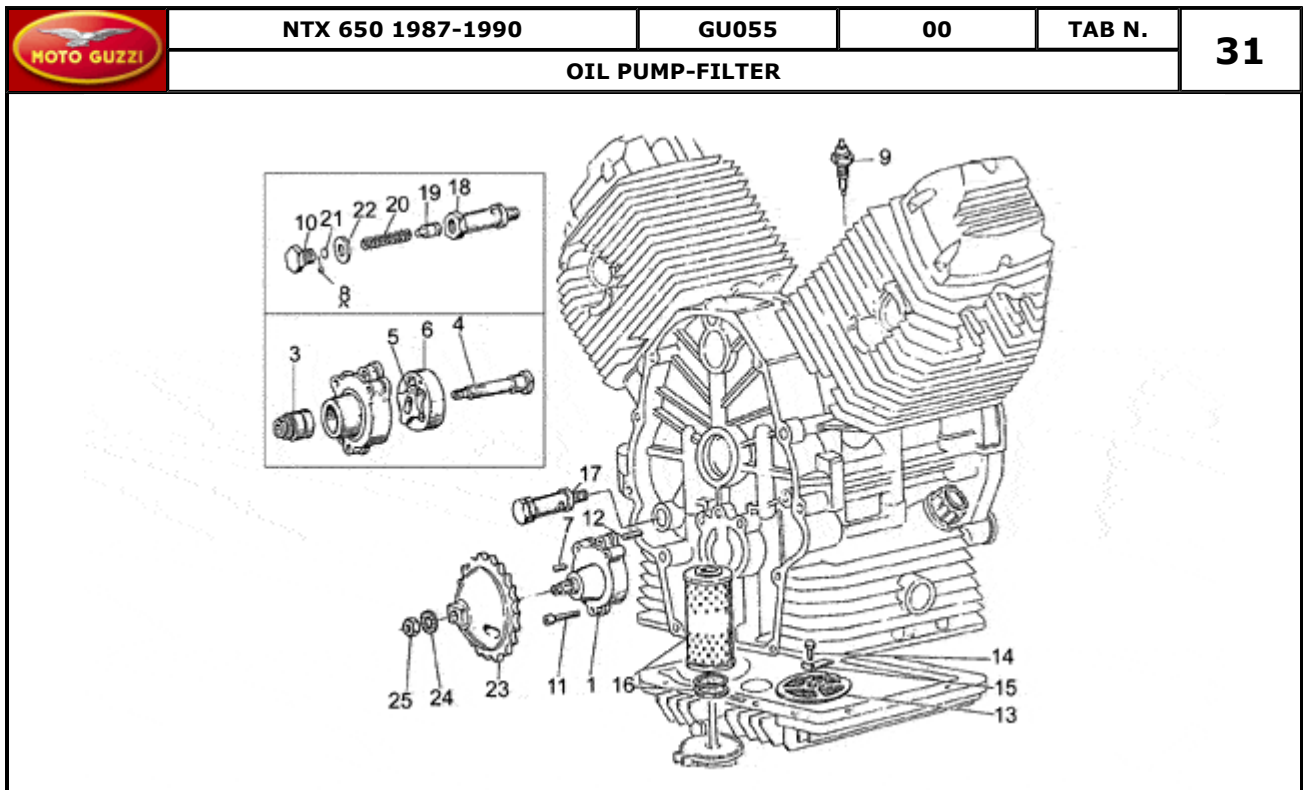

Pos.	Description	Year	I_M	Country	Version	Code	Q.ty	P.Cod.
1	Oil pump	-	-	-	M4	GU19146422	1	
	Oil pump	-	-	-	M3	GU19146420	1	
3	Roller bearing 10x22x20	-	-	-	M4	GU92252210	1	
	Roller bearing 10x22x20	-	-	-	M3	GU92252210	1	
4	Oil pump shaft assy.	-	-	-	M3	GU19147820	1	
	Oil pump shaft assy.	-	-	-	M4	GU20147810	1	
5	Inner rotor	-	-	-	M3	GU19148420	1	
	Inner rotor	-	-	-	M4	GU20148410	1	
6	Outer rotor	-	-	-	M3	GU19148620	1	
	Outer rotor	-	-	-	M4	GU20148610	1	
7	Roller	-	-	-	M4	GU92296723	1	
	Guide roller	-	-	-	M3	GU92296726	1	
8	Ball	-	-	-	-	GU92295911	1	
9	Pressure sensor	-	-	-	02201N	GU31999581	1	
10	Plug	-	-	-	-	GU12159000	1	
11	Screw 6x35	-	-	-	-	GU66530502	3	
12	Pin	-	-	-	-	GU19018920	2	
13	Oil filter	-	-	-	-	GU19152200	1	
14	Screw	-	-	-	-	GU98054314	1	
15	Plate	-	-	-	-	GU95187006	1	
16	Oil filter	-	-	-	-	GU19153000	1	
17	Oil valve cpl.	-	-	-	-	GU10158201	1	
18	Valve body	-	-	-	-	GU10158701	1	
19	Piston	-	-	-	-	GU12150900	1	
20	Valve spring	-	-	-	-	GU94321072	1	
21	Bottom	-	-	-	-	GU12150700	1	
22	Washer 14,5X20X1	-	-	-	-	GU95100523	3	
23	Oil pump gear	-	-	-	M3	GU19147721	1	
	Pump gear	-	-	-	M4	GU20147710	1	
24	Washer 10,5x16x1	-	-	-	-	GU19149800	1	
25	Nut M10x1,25	-	-	-	-	GU92602510	1