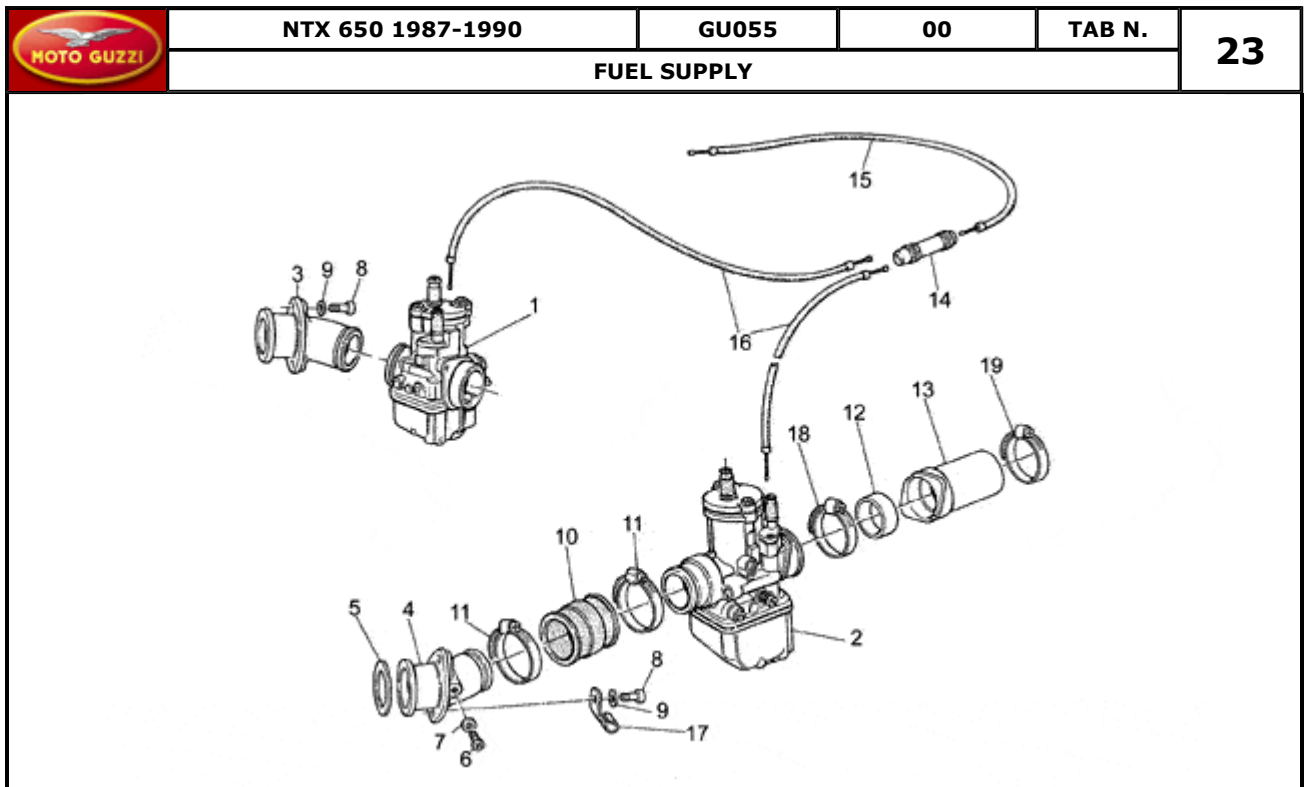

Pos.	Description	Year	I_M_	Country	Version	Code	Q.ty	P.Cod.
1	Carburettor RH	-	-	-	-	GU27112677	1	
2	Carburettor LH	-	-	-	-	GU27112676	1	
3	RH intake manifold	-	-	-	-	GU23115070	1	
4	LH intake manifold	-	-	-	-	GU23115071	1	
5	Gasket	-	-	-	-	GU19115580	2	
6	Special screw M6X10	-	-	-	-	GU98310611	2	
7	Washer 6,25x10x1,5	-	-	-	-	GU95100116	2	
8	Screw	-	-	-	-	GU98812325	4	
9	Special washer	-	-	-	-	GU61013800	4	
10	Hose	-	-	-	-	GU19114360	2	
11	Hose clamp 32X52X8	-	-	-	-	GU93305032	4	
12	Gasket ring	-	-	-	-	GU19114680	2	
13	Air intake hose	-	-	-	-	GU19114460	2	
14	Splitter	-	-	-	-	GU39607900	1	
15	Choke cable	-	-	-	-	GU27132815	1	
16	Choke cable	-	-	-	-	GU27133515	2	
17	Hose clamp	-	-	-	-	GU19718000	2	
18	Hose clamp	-	-	-	-	GU93305045	2	
19	Hose clamp	-	-	-	-	GU93305052	2