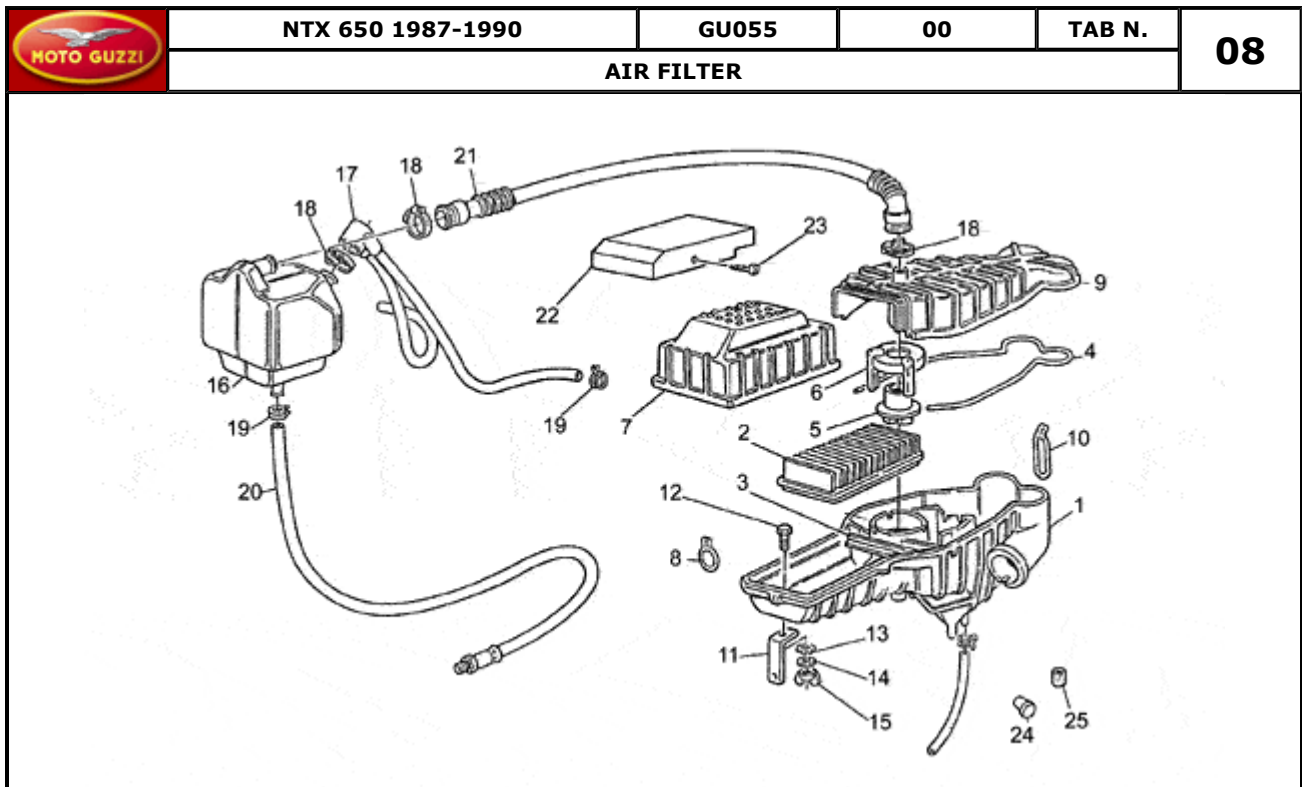

Pos.	Description	Year	I_M	Country	Version	Code	Q.ty	P.Cod.
1	Lower side filter case	-	-	-	-	GU19114060	1	
2	Air filter	-	-	-	-	GU28113650	1	
3	Bracket	-	-	-	-	GU19112960	1	
4	Gasket	-	-	-	-	GU19113960	1	
5	Protection	-	-	-	-	GU19111060	1	
6	Cover	-	-	-	-	GU19111160	1	
7	Filter cover	-	-	-	-	GU19113760	1	
8	Rubber spacer	-	-	-	-	GU19110760	3	
9	Upper side filter case	-	-	-	-	GU19113460	1	
10	Rubber spacer	-	-	-	-	GU19110860	1	
11	Square	-	-	-	-	GU27114160	1	
12	Screw	-	-	-	-	GU98054214	1	
13	Notched washer	-	-	-	-	GU95021105	1	
14	Washer	-	-	-	-	GU95000205	1	
15	Nut	-	-	-	-	GU92670305	1	
16	Housing	-	-	-	-	GU27153460	1	
17	Breather	-	-	-	-	GU23159670	1	
18	Hose clamp	-	-	-	-	GU93305018	3	
19	Hose clamp	-	-	-	-	GU61108400	3	
20	Breather	-	-	-	-	GU27159360	1	
21	Pipe	-	-	-	-	GU27157420	1	
22	Guard	-	-	-	-	GU27111271	2	
23	Self-tap screw	-	-	-	-	GU99200413	2	
24	Lockup rubber	-	-	-	-	GU19433000	1	
25	Rubber spacer	-	-	-	-	GU14423800	1