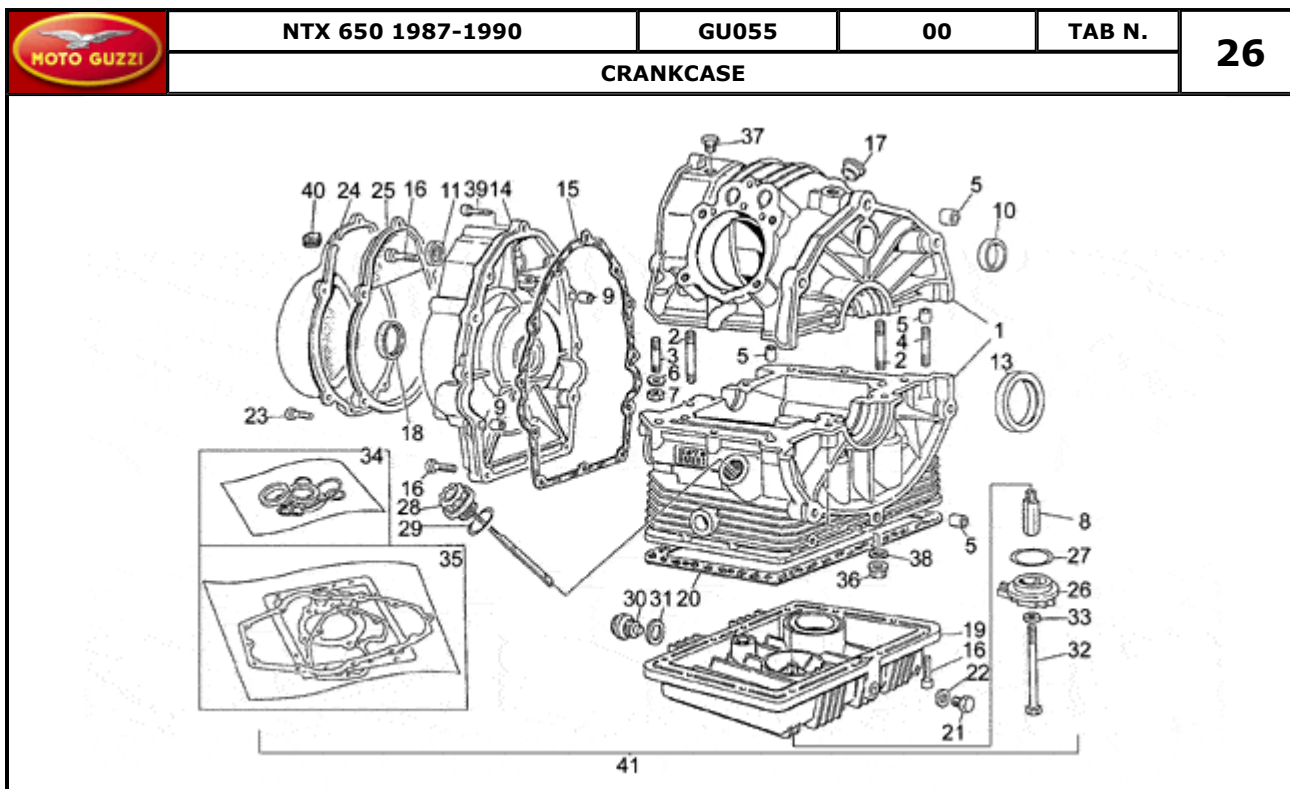

Pos.	Description	Year	I_M	Country	Version	Code	Q.ty	P.Cod.
1	Crankcase	-	-	-	-	GU23000170	1	
2	Stud bolt	-	-	-	-	GU96451560	4	
3	Stud bolt	-	-	-	-	GU96451430	4	
4	Stud bolt	-	-	-	-	GU96508055	2	
5	Bush	-	-	-	-	GU19015020	4	
6	Spring washer 8x15x0,3	-	-	-	-	GU61270300	6	
7	Nut	-	-	-	-	GU92601208	6	
8	Union	-	-	-	-	GU19003800	1	
9	Bush 6,6x9x13	-	-	-	-	GU19002020	2	
10	Plug	-	-	-	-	GU19016320	1	
11	Gasket ring	-	-	-	-	GU90401530	1	
13	Gasket ring	-	-	-	-	GU90405367	1	
14	Timing system cover	-	-	-	-	GU23001470	1	
15	Gasket	-	-	-	-	GU19001200	1	
16	Screw	-	-	-	-	GU98610325	22	
17	Plug	-	-	-	-	GU19017120	1	
18	Gasket ring	-	-	-	AS	GU90402038	1	
	Gasket ring 28x38x7	-	-	-	AB	GU90402840	1	
19	Motor oil cup	-	-	-	-	GU23003510	1	
20	Gasket	-	-	-	-	GU19003602	1	
21	Oil plug	-	-	-	-	GU95980213	1	
22	Gasket	-	-	-	-	GU10528900	1	
23	Hex socket screw M6x18	-	-	-	-	GU98610335	5	
24	Cover	-	-	-	-	GU27001636	1	
25	Flange	-	-	-	-	GU27001136	1	
26	Plug	-	-	-	-	GU23003470	1	
27	O-ring	-	-	-	-	GU90706444	1	
28	Oil filler plug	-	-	-	-	GU19004920	1	
29	Gasket ring	-	-	-	-	GU90706282	1	
30	Oil filler plug	-	-	-	-	GU29003750	1	
31	Gasket 20,1x28x2	-	-	-	-	GU95100709	1	
32	Bolt	-	-	-	-	GU98072490	1	
33	Gasket 8,25x15x1	-	-	-	-	GU12154200	1