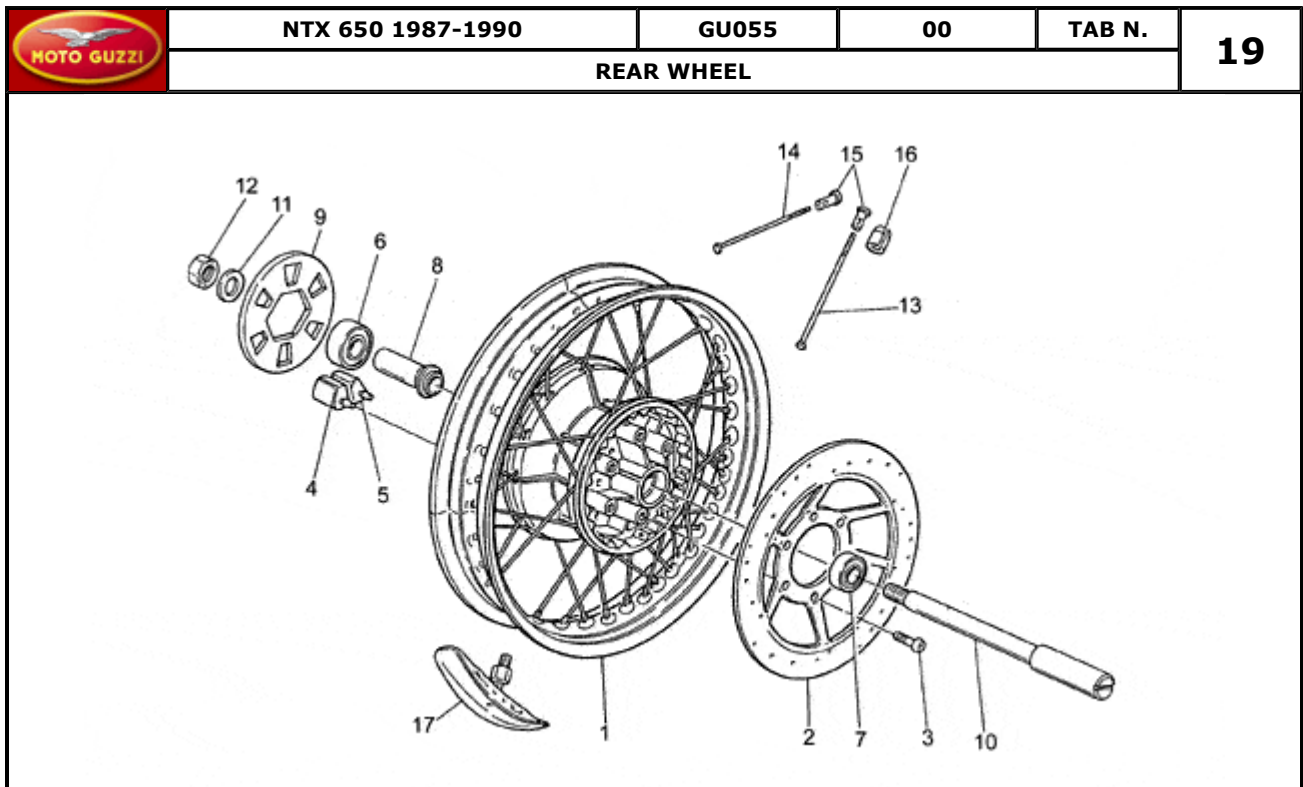

Pos.	Description	Year	I_M_	Country	Version	Code	Q.ty	P.Cod.
1	Rear wheel	-	-	-	-	o	GU27630611	1
	Rear wheel	-	-	-	-	gg	GU27630610	1
2	Brake disc	-	-	-	-	-	GU27613310	1
3	Screw	-	-	-	-	-	GU98230825	6
4	RH rubber coupling	-	-	-	-	-	GU19632501	6
5	LH rubber coupling	-	-	-	-	-	GU19632502	6
6	Bearing	-	-	-	-	-	GU92204218	1
7	Bearing	-	-	-	-	-	GU92204217	1
8	Spacer	-	-	-	-	-	GU27633910	1
9	Spacer	-	-	-	-	-	GU27356910	1
10	Rear wheel spindle	-	-	-	2A	-	GU31633330	1
	Rear wheel spindle	-	-	-	1A	-	GU27633310	1
11	Washer	-	-	-	-	-	GU14634400	1
12	Nut M6X1,5	-	-	-	-	-	GU92602316	1
13	Rear wheel spoke, long	-	-	-	-	-	GU27631410	18
14	Rear wheel spoke, short	-	-	-	-	-	GU27631110	18
15	Nipples	-	-	-	-	-	GU27611710	36
16	Counterweight 10 gr.	-	-	-	-	-	GU27616110	1
	Counterweight 15 gr.	-	-	-	-	-	GU27616111	1
	Counterweight 20 gr.	-	-	-	-	-	GU27616112	1
	Counterweight 30 gr.	-	-	-	-	-	GU27616113	1
17	Inner tube fastener	-	-	-	-	-	GU27619110	1