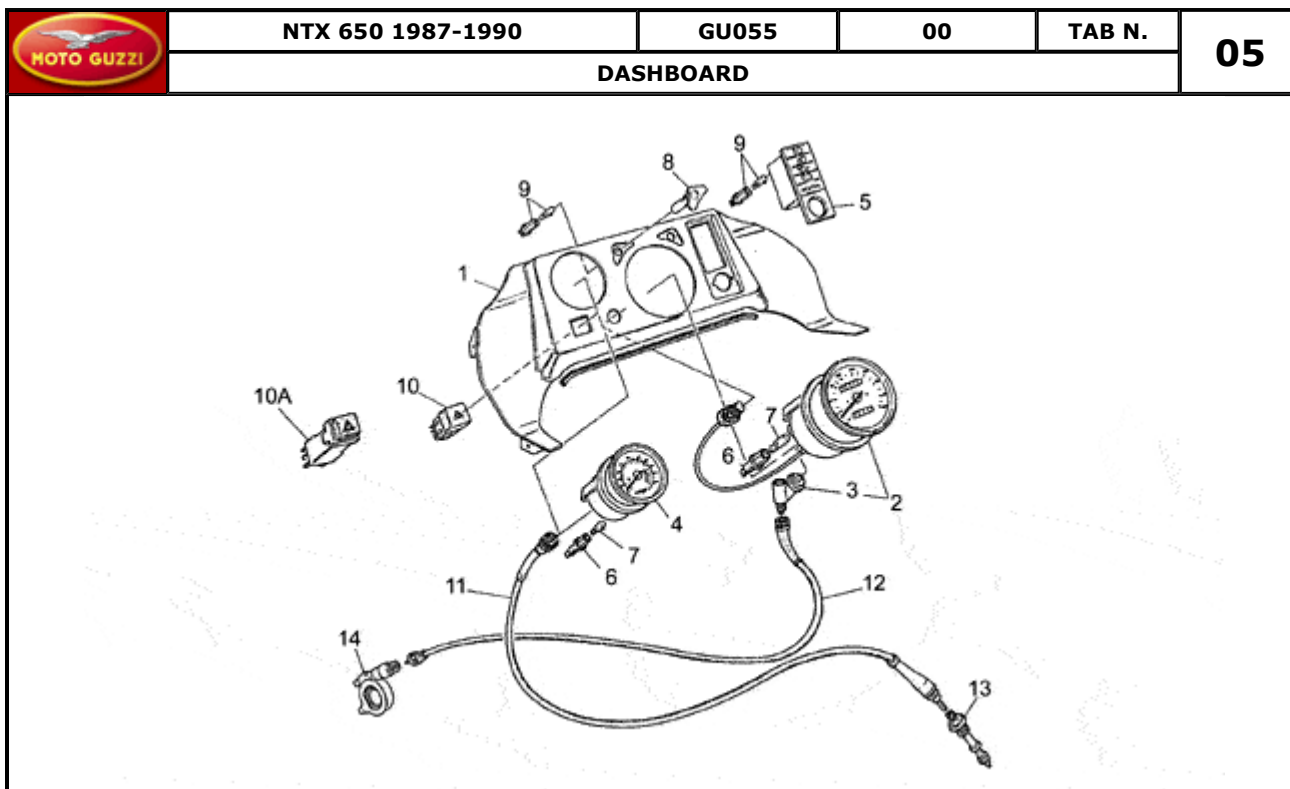

Pos.	Description	Year	I_M	Country	Version	Code	Q.ty	P.Cod.
1	Instrument support	-	-	-	-	GU27501615	1	
2	Speedometer	-	-	-	-	GU27761515	1	
3	Gear 60°	-	-	-	-	GU23768310	1	
4	Tachometer	-	-	-	-	GU27767275	1	
5	Panel with lenses	-	-	-	-	GU63766920	1	
6	Lampholder	-	-	-	-	GU17760650	2	
7	Lamp 12V 3W	-	-	-	-	GU17762150	2	
8	Blinker indicator light holder	-	-	-	-	GU65758970	2	
9	Lampholder, complete	-	-	-	-	GU66768510	7	
10	Turn indicator switch	-	-	-	2A	GU28745761	1	
	Turn indicator switch	-	-	-	1A	GU28745760	1	
11	Rev counter transmission	-	-	-	-	GU27768185	1	
12	Speedometer transmission	-	-	-	-	GU27760410	1	
13	Gear Z=14	-	-	-	-	GU14769200	1	
14	Speedometer gear	-	-	-	-	GU27762510	1