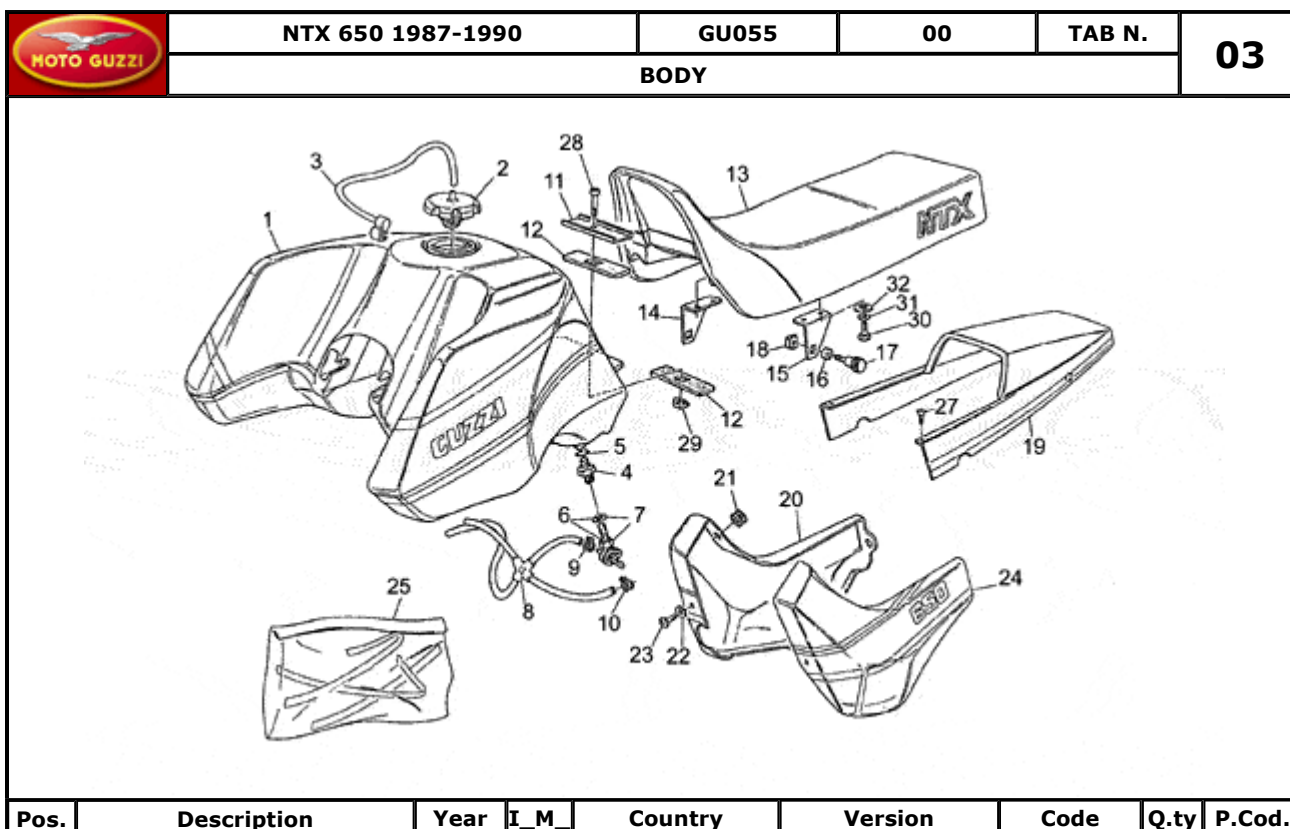

Pos.	Description	Year	I_M	Country	Version	Code	Q.ty	P.Cod.
1	Fuel tank	-	-	-	r-w	GU27100216	1	
	Fuel tank	-	-	-	gg-r-w	GU27100217	1	
	Fuel tank	-	-	-	g-n-w	GU27100218	1	
	Fuel tank	-	-	-	b-w	GU27100276	1	
	Fuel tank	-	-	-	gr	GU271002151	1	
2	Fuel filler cap	-	-	-	-	GU66103915	1	
3	Breather pipe	-	-	-	-	GU66109715	1	
4	Union	-	-	-	-	GU66101815	2	
5	Ring	-	-	-	-	GU90706204	2	
6	RH fuel cock	-	-	-	-	GU27105410	1	
7	LH fuel cock	-	-	-	-	GU27105411	1	
8	Pipe	-	-	-	-	GU19106550	1	
9	Hose clamp	-	-	-	-	GU61108400	2	
10	Hose clamp D9	-	-	-	-	GU61108500	2	
11	Plate	-	-	-	-	GU27103515	1	
12	Rubber spacer	-	-	-	-	GU27103415	2	
13	Saddle	-	-	-	n	GU27460515	1	
	Saddle	-	-	-	b	GU27460575	1	
14	Clamp	-	-	-	-	GU27460910	1	
15	Clamp	-	-	-	-	GU27460911	1	
16	Spacer	-	-	-	-	GU91180605	2	
17	Knob	-	-	-	-	GU27462910	2	
18	Captive nut	-	-	-	-	GU92660601	21	
19	Rear fairing	-	-	-	gg-r-w	GU27466417	1	
	Rear fairing	-	-	-	g-n-w	GU27466418	1	
	Rear fairing	-	-	-	w	GU27466476	1	
	Rear fairing	-	-	-	r-w	GU27466416	1	
	Rear fairing	-	-	-	gr	GU274664101	1	
20	RH side panel	-	-	-	gr	GU274762151	1	
	RH side panel	-	-	-	r-w	GU27476276	1	
	RH side panel	-	-	-	gg-r-w	GU27476277	1	
	RH side panel	-	-	-	g-n-w	GU27476278	1	
	RH side panel	-	-	-	b-w	GU27476279	1