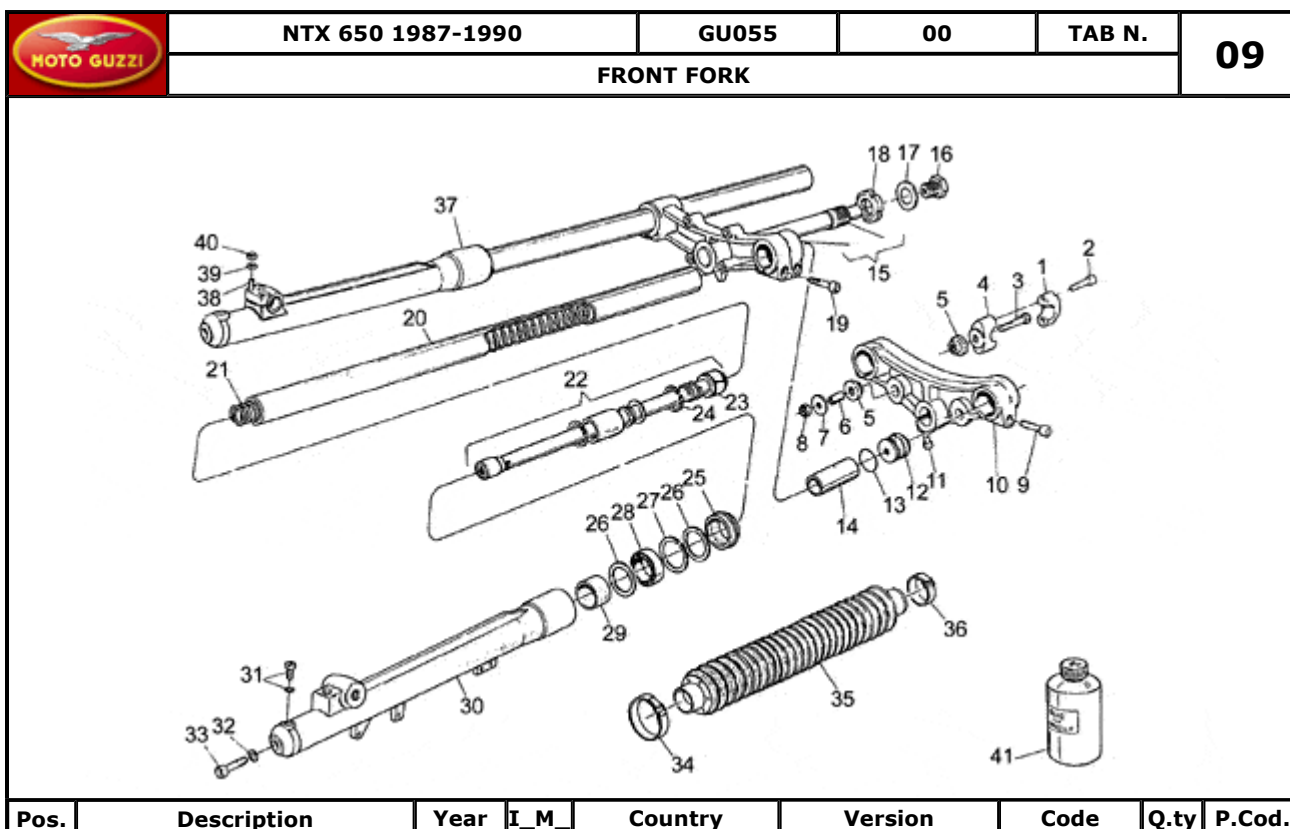

Pos.	Description	Year	I_M	Country	Version	Code	Q.ty	P.Cod.
1	Upper U-bolt	-	-	-	-	gg	GU27530535	2
	Upper U-bolt	-	-	-	-	g	GU27530589	2
	Upper U-bolt, black	-	-	-	-	r	GU27530501	2
2	Screw M8X30	-	-	-	-	-	GU98622430	4
3	Screw	-	-	-	-	-	GU66530501	2
4	Lower U-bolt	-	-	-	-	r	GU27530502	2
	Lower U-bolt	-	-	-	-	gg	GU27530536	2
	Lower U-bolt	-	-	-	-	g	GU27530590	2
5	Rubber spacer	-	-	-	-	-	GU27530503	4
6	Pipe	-	-	-	-	-	GU27530504	2
7	Cup	-	-	-	-	-	GU27530505	2
8	Nut	-	-	-	-	-	GU27530506	2
9	Screw	-	-	-	-	-	GU66530504	2
10	Upper plate	-	-	-	-	gg	GU27493176	1
	Upper plate	-	-	-	-	r	GU27493115	1
	Upper plate	-	-	-	-	g	GU27493116	1
11	Screw M8x30	-	-	-	-	-	GU66530505	4
12	Plug	-	-	-	-	-	GU27530575	2
13	O-ring	-	-	-	-	-	GU27530576	2
14	Pipe	-	-	-	-	-	GU27530577	2
15	Lower plate	-	-	-	-	r	GU27494015	1
	Lower plate	-	-	-	-	g	GU27494016	1
	Lower plate	-	-	-	-	gg	GU27494076	1
16	Nut	-	-	-	-	-	GU27530509	1
17	Washer	-	-	-	-	-	GU27530510	1
18	Ring nut	-	-	-	-	-	GU27530511	1
19	Screw 6x35	-	-	-	-	-	GU66530502	4
20	Sleeve	-	-	-	-	-	GU27525415	2
21	Spring	-	-	-	-	-	GU27530588	2
	Spring	-	-	-	-	-	GU31526636	2
22	Plunger, complete	-	-	-	-	-	GU27530578	2
23	Gasket ring	-	-	-	-	-	GU27530579	2
24	Stop ring	-	-	-	-	-	GU27530580	2