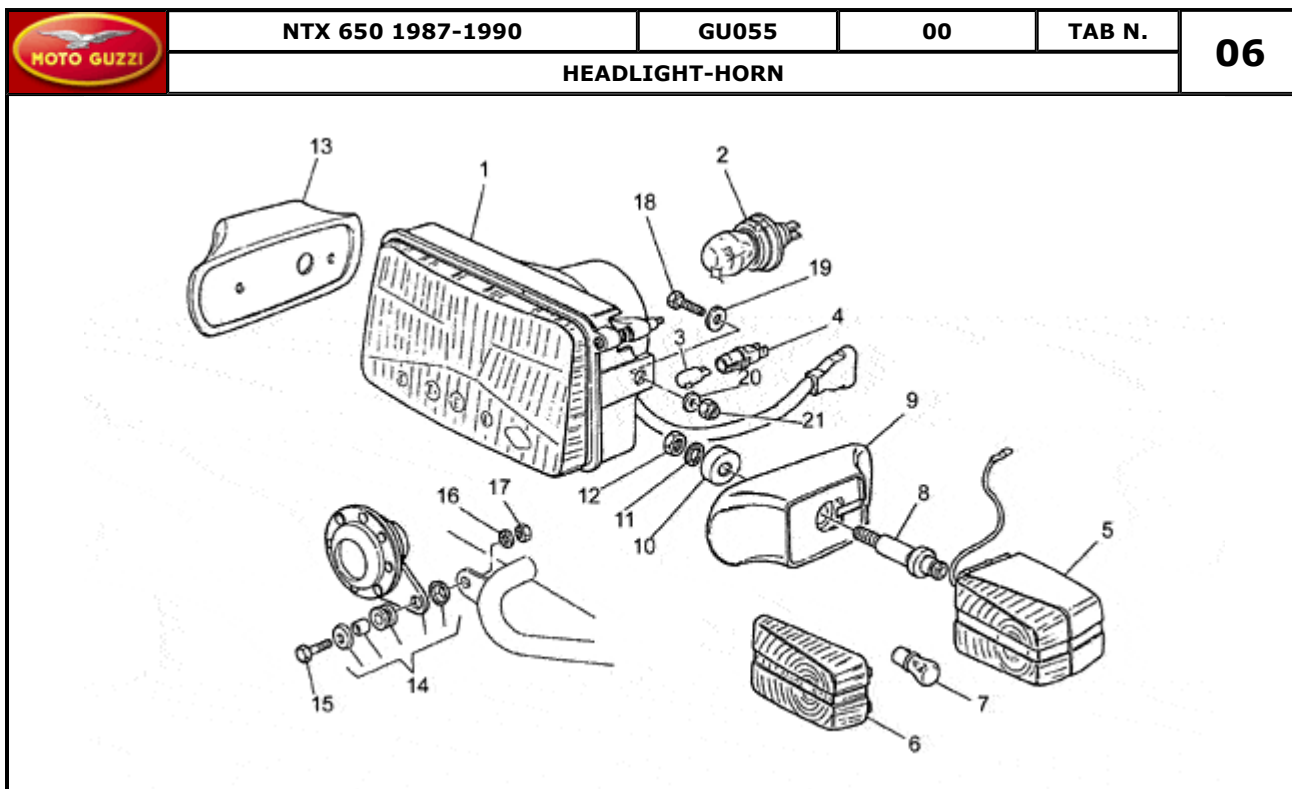

Pos.	Description	Year	I_M_	Country	Version	Code	Q.ty	P.Cod.
1	Headlight	-	-	-	-	GU27740515	1	
2	Lamp 12V 45/40W	-	-	-	-	GU93450231	1	
3	Lamp 12V-5W	-	-	-	-	GU93450105	1	
4	Lampholder	-	-	-	-	GU17760650	1	
5	Front turn indicator	-	-	-	-	GU27750615	2	
6	Turn indicator lens	-	-	-	-	GU28753750	2	
7	Lamp 12V-10W	-	-	-	-	GU93450129	2	
8	Turn sig. support rod	-	-	-	-	GU27751315	2	
9	Front LH turn indic.supp.cpl.	-	-	-	-	GU27753216	1	
10	Spacer	-	-	-	-	GU27753415	2	
11	Notched washer	-	-	-	-	GU95021110	2	
12	Nut	-	-	-	-	GU92602411	2	
13	Front RH turn indic.supp.cpl.	-	-	-	-	GU27753215	1	
14	Horn	-	-	-	-	GU27743715	1	
15	Hex screw M6X22	-	-	-	-	GU98054322	1	
16	Notched washer	-	-	-	-	GU95021106	1	
17	Nut	-	-	-	-	GU92602206	1	
18	Hex screw M6X22	-	-	-	-	GU98054322	2	
19	Washer 6,4x12x1,2	-	-	-	-	GU95100141	2	
20	Washer 5,3x10x0,5	-	-	-	-	GU95100121	2	
21	Nut M6x1	-	-	-	-	GU92630106	2