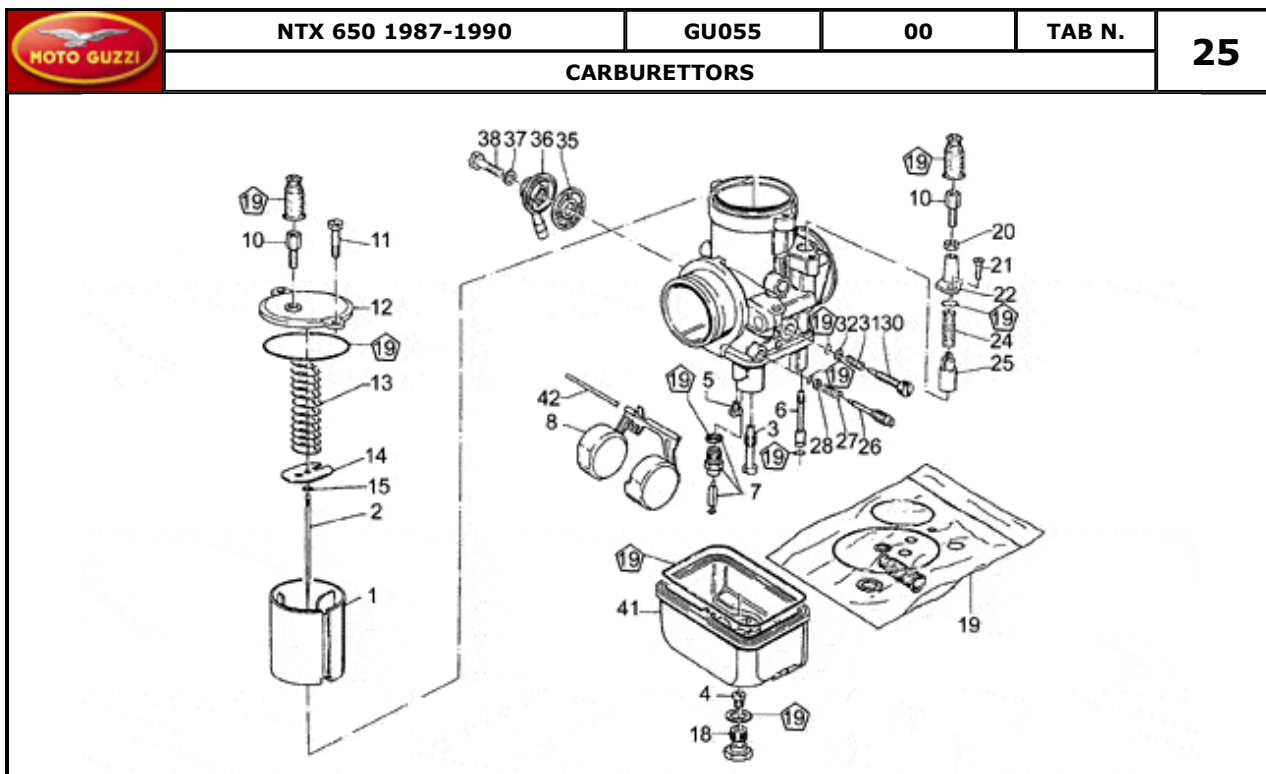

Pos.	Description	Year	I_M_	Country	Version	Code	Q.ty	P.Cod.
1	Gas valve 40	-	-	-	-	GU19934860	2	
2	Conical pin 8	-	-	-	-	GU19934960	2	
3	Needle valve 268T	-	-	-	-	GU19935580	2	
4	Main jet 100	-	-	-	-	GU27935775	2	
5	Idle jet 38	-	-	-	-	GU27935960	2	
6	Starter jet 60	-	-	-	-	GU19936000	2	
7	Needle valve	-	-	-	-	GU19934600	2	
8	Float gr.9,5	-	-	-	-	GU27934315	2	
10	Wire tensioner screw	-	-	-	-	GU12937200	4	
11	Screw	-	-	-	-	GU14934650	2	
12	Cover	-	-	-	-	GU19935080	2	
13	Gas valve return spring	-	-	-	-	GU19937180	2	
14	Plate	-	-	-	-	GU19938580	2	
15	Conical pin clip	-	-	-	-	GU65933600	2	
18	Plug with OR	-	-	-	-	GU10933700	2	
19	Gaskets set	-	-	-	-	GU19939980	1	
20	Nut	-	-	-	-	GU49938800	4	
21	Screw	-	-	-	-	GU13937900	2	
22	Starter device cover	-	-	-	-	GU17937450	2	
24	Spring	-	-	-	DO1	000000	2	
25	Starter valve	-	-	-	-	GU13937800	2	
26	Adj.min.eng.speed screw	-	-	-	-	GU13936200	2	
27	Spring	-	-	-	-	GU13936300	2	
28	Flat washer	-	-	-	-	GU65933700	2	
30	Gas valve adjuster screw	-	-	-	-	GU13936600	2	
31	Spring	-	-	-	-	GU13936700	2	
32	Flat washer	-	-	-	-	GU14931650	2	
35	Fuel filter	-	-	-	-	GU43934000	2	
36	Fuel pipe union cap	-	-	-	-	GU35934670	2	
37	Gasket	-	-	-	-	GU13934700	2	
38	Cap fixing screw	-	-	-	-	GU10934900	2	
41	Aluminium float chamber	-	-	-	-	GU19934480	2	
	Float chamber plastica	-	-	-	03399N	GU31934460	2	
42	Float pin	-	-	-	-	GU13933100	2