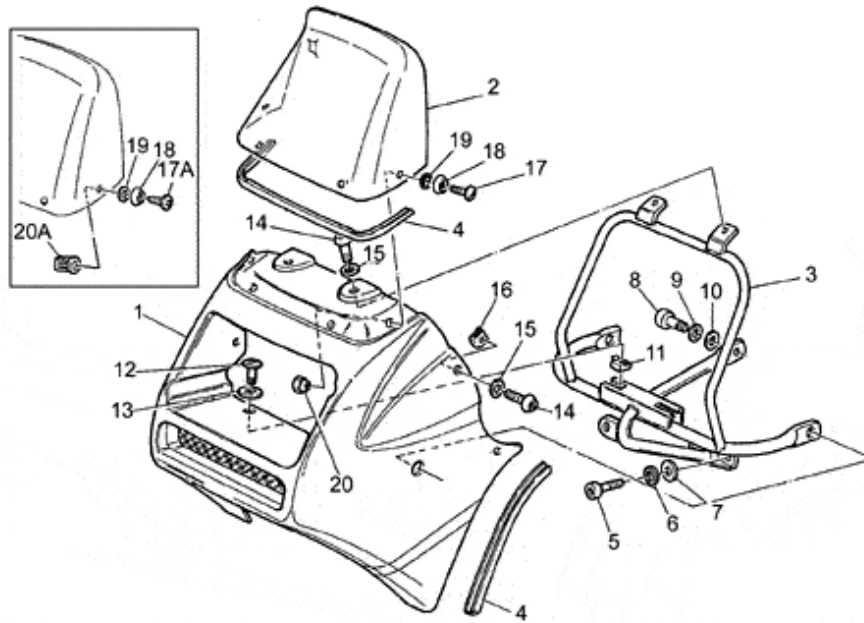

NTX 650 1987-1990	GU055	00	TAB N.	02
	FAIRING				

Pos.	Description	Year	I_M_	Country	Version	Code	Q.ty	P.Cod.
1	Windshield	-	-	-	r	GU27575416	1	
	Windshield	-	-	-	gg-r	GU27575417	1	
	Windshield	-	-	-	g-n	GU27575418	1	
	Windshield	-	-	-	b-w	GU27575476	1	
	Windshield	-	-	-	gr	GU275754151	1	
2	Windscreen	-	-	-	-	GU27577215	1	
3	Windshield support	-	-	-	r	GU27578616	1	
	Windshield support	-	-	-	g	GU27578617	1	
	Windshield support	-	-	-	gg	GU27578676	1	
4	Gasket PVC	-	-	-	-	GU00823931080	1	
5	Screw	-	-	-	-	GU98622312	2	
6	Notched washer	-	-	-	-	GU95021106	2	
7	Washer	-	-	-	-	GU95000206	2	
8	Screw	-	-	-	-	GU98822420	1	
9	Spring washer	-	-	-	-	GU95021108	1	
10	Washer	-	-	-	-	GU95000208	1	
11	Captive nut	-	-	-	-	GU92660601	2	
12	Screw	-	-	-	-	GU98326014	2	
13	Washer 6,25X11X1	-	-	-	-	GU95100119	2	
14	Screw	-	-	-	-	GU98230618	6	
15	Special washer	-	-	-	-	GU61013800	6	
16	Clip	-	-	-	-	GU92680060	4	
17	Screw	-	-	-	-	GU98260416	4	
	Screw	-	-	-	-	GU99210316	4	
18	Washer	-	-	-	-	GU14577850	4	
19	O-ring	-	-	-	-	GU90706035	4	
20	Threaded insert	-	-	-	-	GU27576016	4	
	Nut	-	-	-	-	GU27576015	4