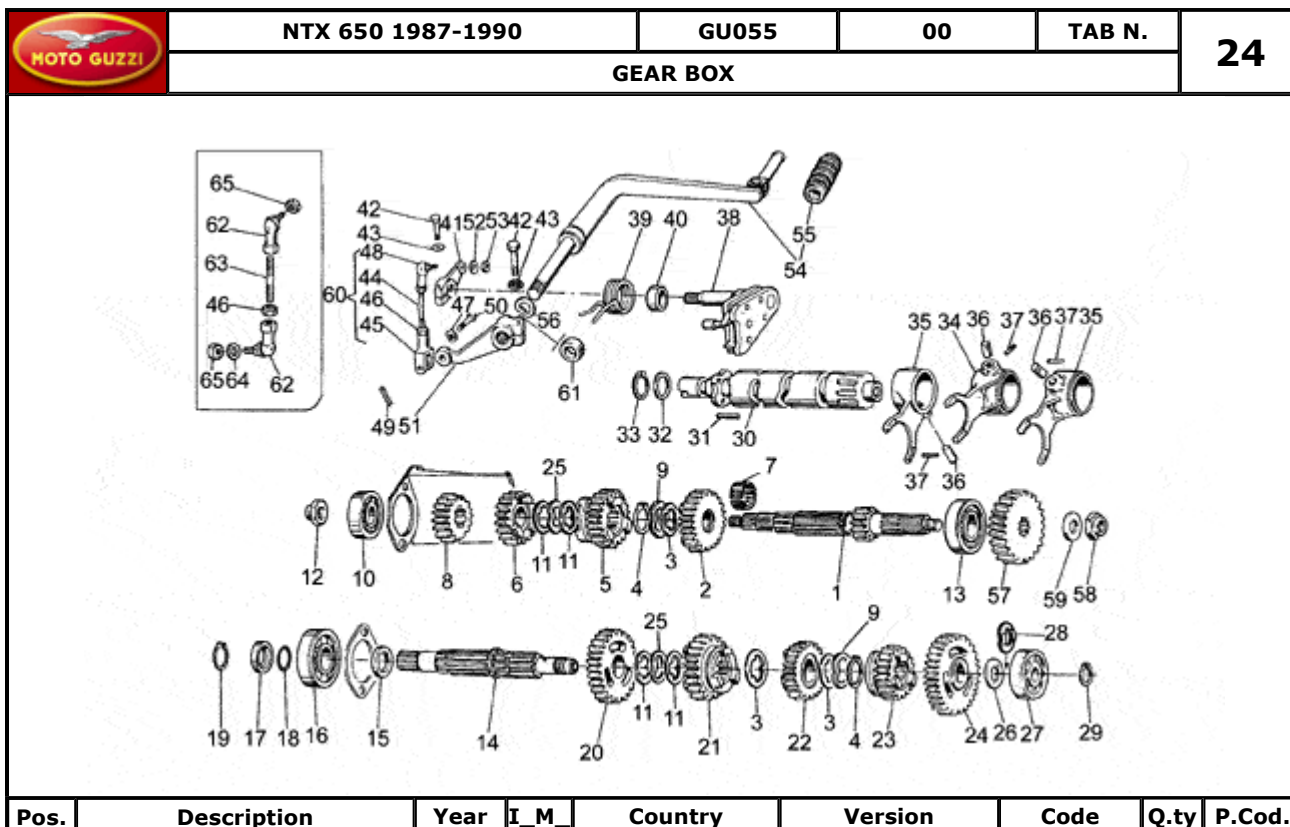

Pos.	Description	Year	I_M	Country	Version	Code	Q.ty	P.Cod.
1	Primary gear shaft Z=11	-	-	-	C2	GU23210570	1	
	Primary gear shaft Z=11	-	-	-	C1	GU19210561	1	
2	Gear 5a AP Z=20	-	-	-	C1	GU19212061	1	
	Gear 5a AP Z=20	-	-	-	C2	GU23212070	1	
3	Thrust washer	-	-	-	-	GU19215460	3	
4	Circlip	-	-	-	-	GU90271127	2	
5	Gear 4a AP Z=18	-	-	-	-	GU19211861	1	
6	Gear 3a AP Z=18	-	-	-	-	GU19211460	1	
7	Roller cage	-	-	-	-	GU92251023	1	
8	Gear 2a AP Z=14	-	-	-	-	GU19211361	1	
9	Washer	-	-	-	-	GU19218062	2	
10	Bearing AP 17x40x17,5	-	-	-	-	GU92218417	1	
11	Clearance washer	-	-	-	-	GU19214660	4	
12	Nut	-	-	-	-	GU10054100	1	
13	Bearing AP 20x37x17	-	-	-	-	GU92230320	1	
14	Driven shaft	-	-	-	-	GU19213661	1	
15	Spacer	-	-	-	-	GU19212900	1	
16	Bearing 20X47X14	-	-	-	-	GU92201220	1	
17	Spacer	-	-	-	-	GU19213720	1	
18	Gasket ring 18,77X1,78	-	-	-	-	GU90706188	1	
19	Circlip	-	-	-	-	GU90271121	1	
20	Gear 2a AS Z=23	-	-	-	-	GU19214561	1	
21	Gear 3a AS Z=23	-	-	-	-	GU19214860	1	
22	Gear 4a AS Z=19	-	-	-	-	GU19215161	1	
23	Gear 5a AS Z=18	-	-	-	C2	GU23215270	1	
	Gear 5a AS Z=18	-	-	-	C1	GU19215261	1	
24	Gear 1a AS Z=26	-	-	-	C1	GU19214062	1	
	Gear 1a AS Z=26	-	-	-	C2	GU23214071	1	
25	Washer	-	-	-	-	GU19218061	2	
26	Washer	-	-	-	-	GU19214361	2	
27	Bearing	-	-	-	-	GU92234716	1	
28	Washer	-	-	-	-	GU19218060	1	
29	Circlip	-	-	-	-	GU90271117	1