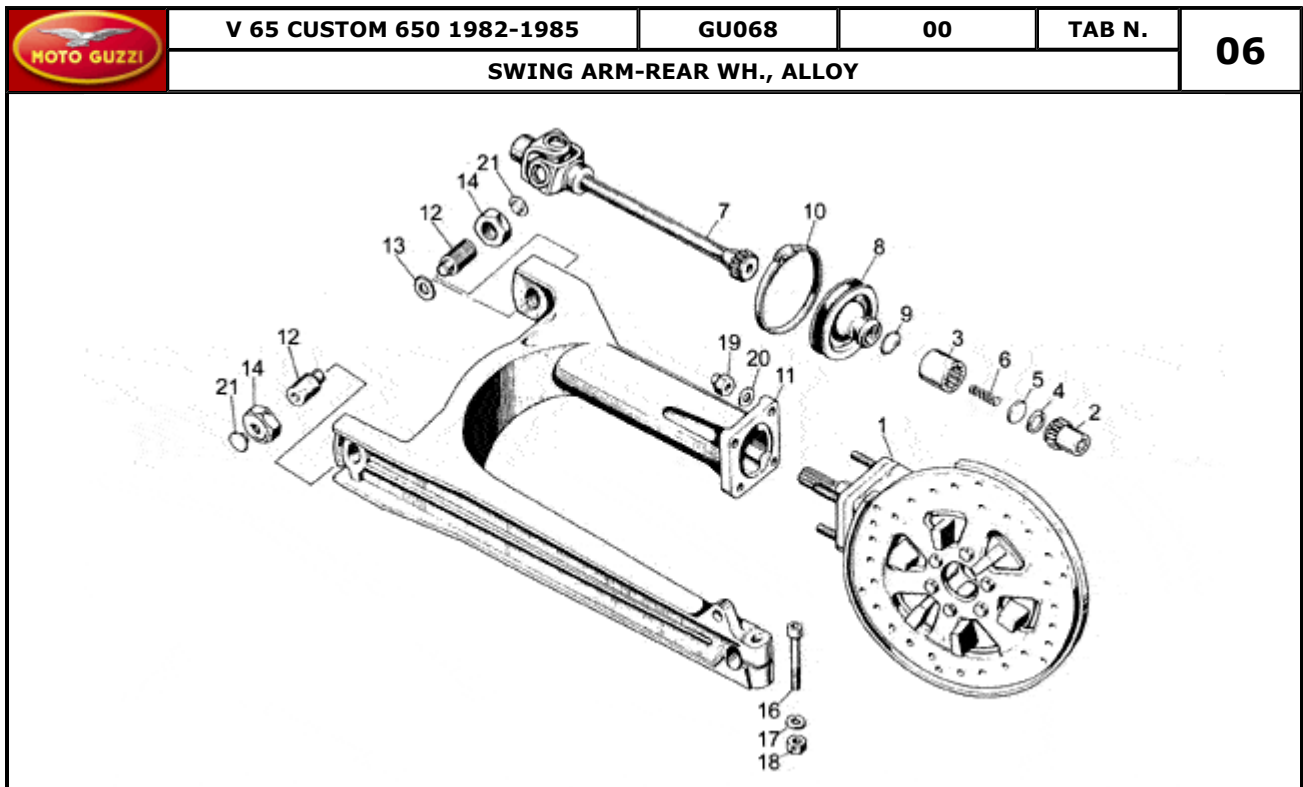

Pos.	Description	Year	I_M_	Country	Version	Code	Q.ty	P.Cod.
1	Transmission box assy., grey	-	-	-	-	GU20350220	1	
2	Hose	-	-	-	-	GU19327701	1	
3	Hose	-	-	-	-	GU19328801	1	
4	Circlip	-	-	-	-	GU90272023	1	
5	Disc	-	-	-	-	GU19327601	1	
6	Spring	-	-	-	-	GU94321099	1	
7	Coupling	-	-	-	-	GU23328081	1	
8	Protection collar	-	-	-	-	GU23548080	1	
9	Spring	-	-	-	-	GU23548180	1	
10	Hose clamp	-	-	-	-	GU93305074	1	
11	Rear fork grey	-	-	-	-	GU31540280	1	
12	Pin	-	-	-	-	GU19547000	2	
13	Spacer	-	-	-	-	GU35214300	1	
14	Nut	-	-	-	-	GU14547800	2	
16	Screw	-	-	-	-	GU98052550	1	
17	Washer 10,2x18x2	-	-	-	-	GU95004210	1	
18	Nut	-	-	-	-	GU92602210	1	
19	Nut	-	-	-	-	GU92781081	4	
20	Washer 8,4X13X0,8	-	-	-	-	GU14615901	4	
21	Plug	-	-	-	-	GU93180105	2