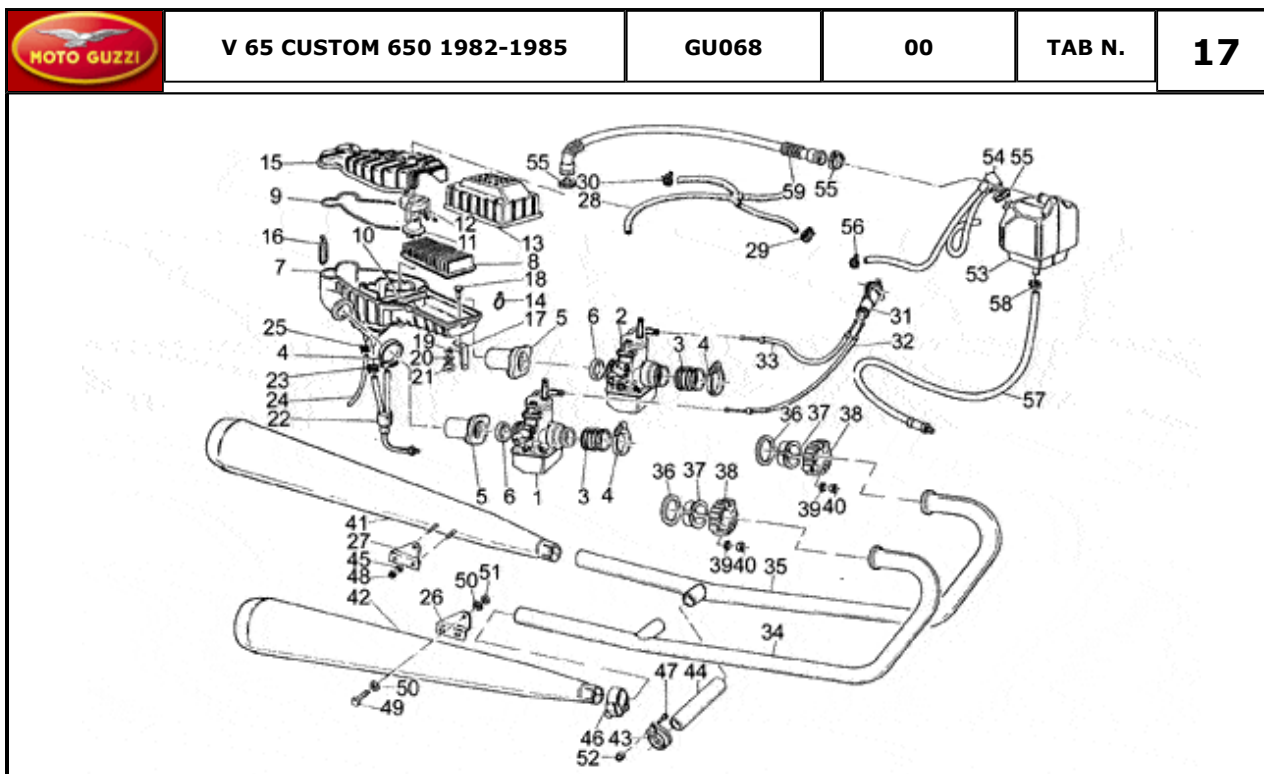

Pos.	Description	Year	I_M	Country	Version	Code	Q.ty	P.Cod.
1	Carburettor RH PHBH 30BD	-	-	-	-	GU19112660	1	
2	Carburettor LH PHBH 30BS	-	-	-	-	GU19112661	1	
3	Hose	-	-	-	-	GU19114360	2	
4	Hose clamp 32X52X8	-	-	-	-	GU93305032	8	
5	Air intake hose	-	-	-	-	GU19114460	2	
6	Gasket ring	-	-	-	-	GU19114680	2	
7	Lower side filter case	-	-	-	-	GU19114060	1	
8	Air filter	-	-	-	-	GU28113650	1	
9	Gasket	-	-	-	-	GU19113960	1	
10	Bracket	-	-	-	-	GU19112960	1	
11	Protection	-	-	-	-	GU19111060	1	
12	Cover	-	-	-	-	GU19111160	1	
13	Filter cover	-	-	-	-	GU19113760	1	
14	Short spring	-	-	-	-	GU31110715	3	
15	Upper side filter case	-	-	-	-	GU19113460	1	
16	Lenght spring	-	-	-	-	GU31110815	3	
17	Air filter support	-	-	-	-	GU31114165	1	
18	Screw	-	-	-	-	GU98054214	1	
19	Notched washer	-	-	-	-	GU95021105	1	
20	Washer	-	-	-	-	GU95000205	1	
21	Nut	-	-	-	-	GU92670305	1	
22	Breather	-	-	-	1a	GU19154360	1	
23	Hose clamp	-	-	-	1a	GU61108400	2	
24	Rubber pipe 5X9	-	-	-	1a	GU00823944050	1	
25	Hose clamp	-	-	-	1a	GU35108450	1	
26	RH plate	-	-	-	-	GU23128660	1	
27	LH plate	-	-	-	-	GU23128760	1	
28	Fuel pipe	-	-	-	-	GU29106500	1	
29	Hose clamp	-	-	-	-	GU61108400	2	
30	Hose clamp D9	-	-	-	-	GU61108500	2	
31	Starter	-	-	-	-	GU23133100	1	
32	RH choke cable	-	-	-	-	GU19133560	1	
33	LH choke cable	-	-	-	-	GU19134000	1	
34	RH exhaust pipe	-	-	-	-	GU19120765	1