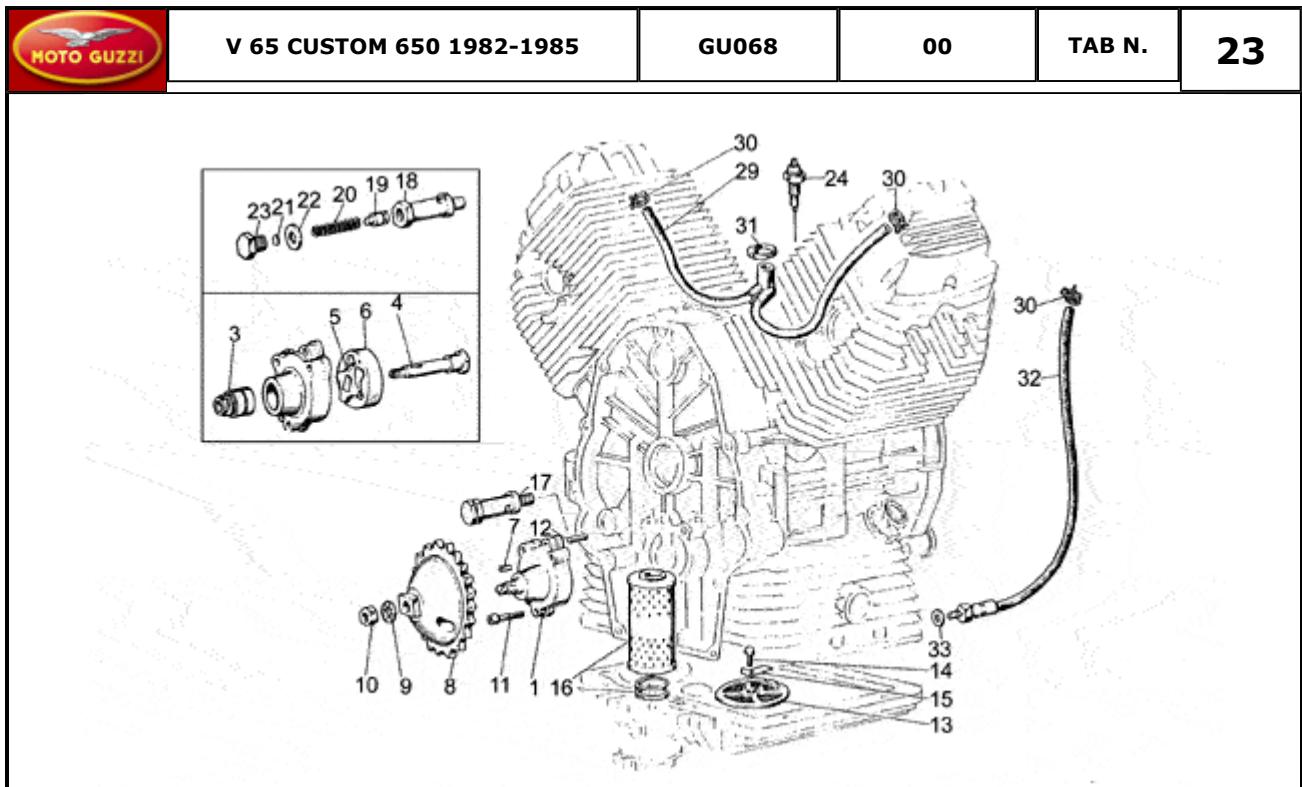

Pos.	Description	Year	I_M	Country	Version	Code	Q.ty	P.Cod.
1	Oil pump	-	-	-	-	GU19146420	1	
3	Roller bearing 10x22x20	-	-	-	-	GU92252210	1	
4	Oil pump shaft assy.	-	-	-	-	GU19147820	1	
5	Inner rotor	-	-	-	-	GU19148420	1	
6	Outer rotor	-	-	-	-	GU19148620	1	
7	Guide roller	-	-	-	-	GU92296726	1	
8	Oil pump gear	-	-	-	-	GU19147721	1	
9	Washer 10,5x16x1	-	-	-	-	GU19149800	1	
10	Nut M10x1,25	-	-	-	-	GU92602510	1	
11	Screw M6X35	-	-	-	-	GU98620335	3	
12	Pin	-	-	-	-	GU19018920	2	
13	Oil filter	-	-	-	-	GU19152200	1	
14	Screw	-	-	-	-	GU98054314	1	
15	Plate	-	-	-	-	GU95187006	1	
16	Oil filter	-	-	-	-	GU19153000	1	
17	Oil valve cpl.	-	-	-	-	GU10158201	1	
18	Valve body	-	-	-	-	GU10158701	1	
19	Piston	-	-	-	-	GU12150900	1	
20	Valve spring	-	-	-	-	GU94321072	1	
21	Bottom	-	-	-	-	GU12150700	1	
22	Washer 14,5X20X1	-	-	-	-	GU95100523	2	
23	Plug	-	-	-	-	GU19159060	1	
24	Pressure sensor	-	-	-	02201N	GU31999581	1	
29	Breather	-	-	-	-	GU27159660	1	
30	Hose clamp	-	-	-	-	GU61108400	3	
31	Hose clamp	-	-	-	-	GU93305018	1	
32	Breather	-	-	-	Bo	GU19159300	1	
33	Gasket 8,25x15x1	-	-	-	-	GU12154200	1