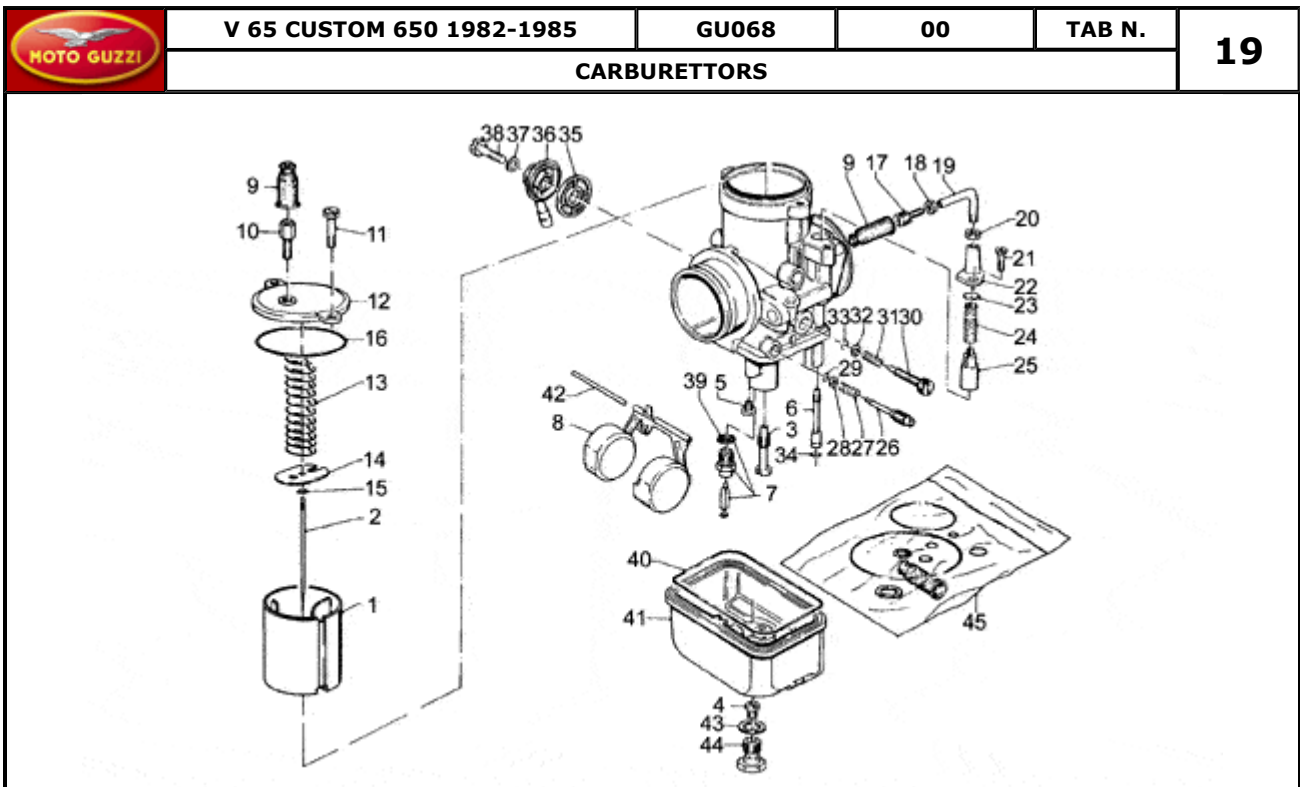

Pos.	Description	Year	I_M_	Country	Version	Code	Q.ty	P.Cod.
1	Gas valve 40	-	-	-	-	GU19934860	2	
2	Conical pin 8	-	-	-	-	GU19934960	2	
3	Needle valve 268T	-	-	-	-	GU19935580	2	
4	Main jet 105	-	-	-	-	GU19935750	2	
5	Idle jet 40	-	-	-	-	GU19935900	2	
6	Starter jet 60	-	-	-	-	GU19936000	2	
7	Needle valve	-	-	-	-	GU19934600	2	
8	Float gr.9,5	-	-	-	-	GU27934315	2	
9	Throttle cable cap	-	-	-	OR	0000000	4	
10	Wire tensioner screw	-	-	-	-	GU12937200	4	
11	Screw	-	-	-	-	GU14934650	2	
12	Cover	-	-	-	-	GU19935080	2	
13	Gas valve return spring	-	-	-	-	GU19937180	2	
14	Plate	-	-	-	-	GU19938580	2	
15	Conical pin clip	-	-	-	-	GU65933600	2	
16	Cover gasket	-	-	-	OR	0000000	2	
17	Wire tensioner screw	-	-	-	-	GU53937200	2	
18	Nut	-	-	-	-	GU19938880	2	
19	Pipe	-	-	-	-	GU49938900	2	
20	Nut	-	-	-	-	GU12937300	4	
21	Screw	-	-	-	-	GU13937900	2	
22	Starter device cover	-	-	-	-	GU17937450	2	
23	Gasket	-	-	-	OR	0000000	2	
24	Valve spring	-	-	-	-	GU39937600	2	
25	Starter valve	-	-	-	-	GU13937800	2	
26	Adj.min.eng.speed screw	-	-	-	-	GU13936200	2	
27	Spring	-	-	-	-	GU13936300	2	
28	Flat washer	-	-	-	-	GU65933700	2	
29	Gasket	-	-	-	OR	0000000	2	
30	Gas valve adjuster screw	-	-	-	-	GU13936600	2	
31	Spring	-	-	-	-	GU13936700	2	
32	Flat washer	-	-	-	-	GU14931650	2	
33	Gasket	-	-	-	OR	0000000	2