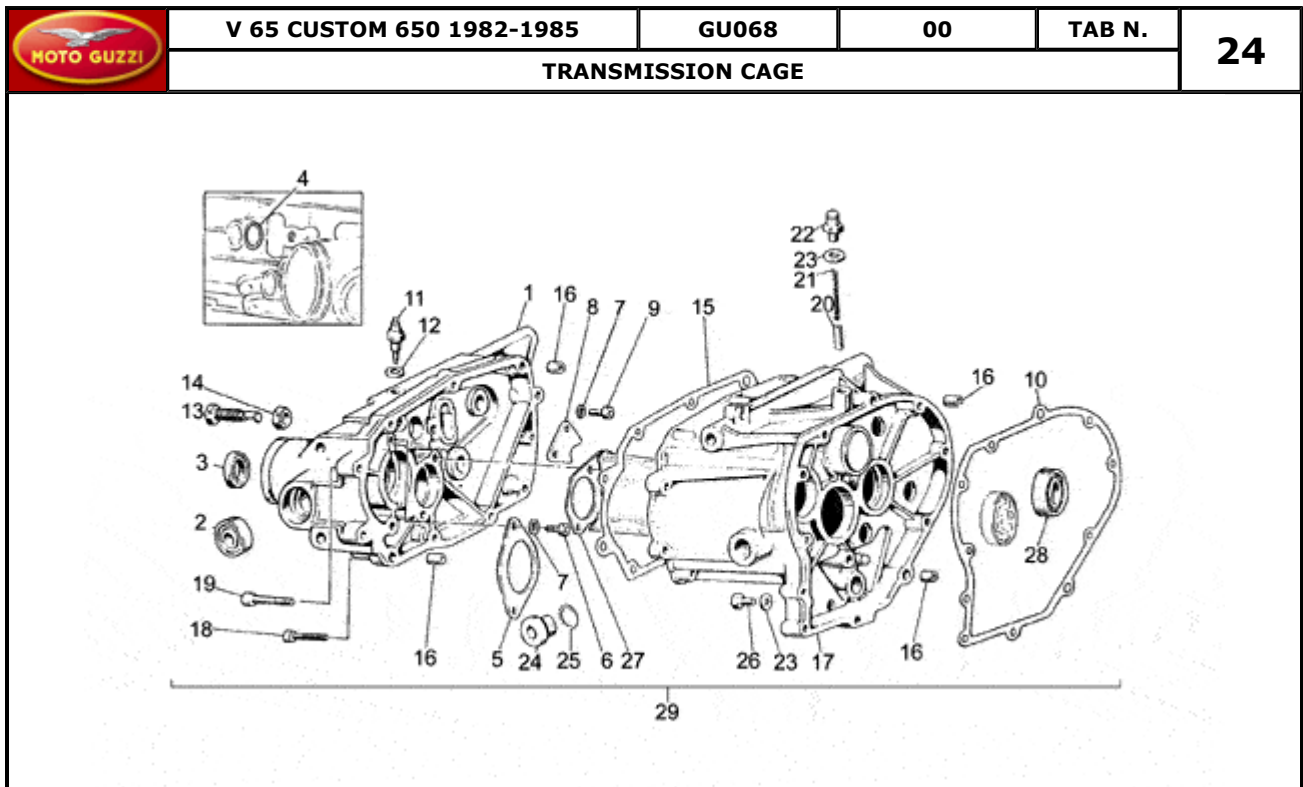

Pos.	Description	Year	I_M_	Country	Version	Code	Q.ty	P.Cod.
1	Gearbox cover, grey	-	-	-	-	GU31200880	1	
2	Bearing 15x35x11	-	-	-	-	GU92204215	2	
3	Gasket ring 28x40x7	-	-	-	-	GU90402841	1	
4	O-ring 13,95x2,92	-	-	-	-	GU90706140	1	
5	Plate	-	-	-	-	GU19213820	1	
6	Screw	-	-	-	-	GU98622314	4	
7	Washer 6,4x10x0,7	-	-	-	-	GU14217901	6	
8	Plate	-	-	-	-	GU19235800	1	
9	Screw	-	-	-	-	GU98622314	2	
10	Gasket	-	-	-	-	GU23200370	1	
11	Sensor	-	-	-	-	GU19207220	1	
12	Gasket 8,25x15x1	-	-	-	-	GU12154200	1	
13	Screw M12x1,25	-	-	-	-	GU19237800	1	
14	Low nut M12x1,25	-	-	-	-	GU92602512	1	
15	Gasket	-	-	-	-	GU19201120	1	
16	Bush 6,6x9x13	-	-	-	-	GU19002020	4	
17	Gearbox, grey	-	-	-	-	GU31200280	1	
18	Screw M6X30	-	-	-	-	GU98620330	7	
19	Screw M8X35	-	-	-	-	GU98620435	4	
20	Pawl	-	-	-	-	GU55234700	1	
21	Lever return spring	-	-	-	-	GU94321067	1	
22	Breather plug	-	-	-	-	GU19206501	1	
23	Gasket	-	-	-	-	GU10528900	2	
24	Oil filler plug	-	-	-	-	GU31351200	1	
25	O-ring 20,24X2,62	-	-	-	-	GU90706203	1	
26	Plug	-	-	-	-	GU95980212	1	
27	Oil bulhead	-	-	-	-	GU19208220	1	
28	Ball bearing 20x42x12	-	-	-	-	GU92201120	1	
29	Gearbox assy., grey	-	-	-	-	GU19991560	1