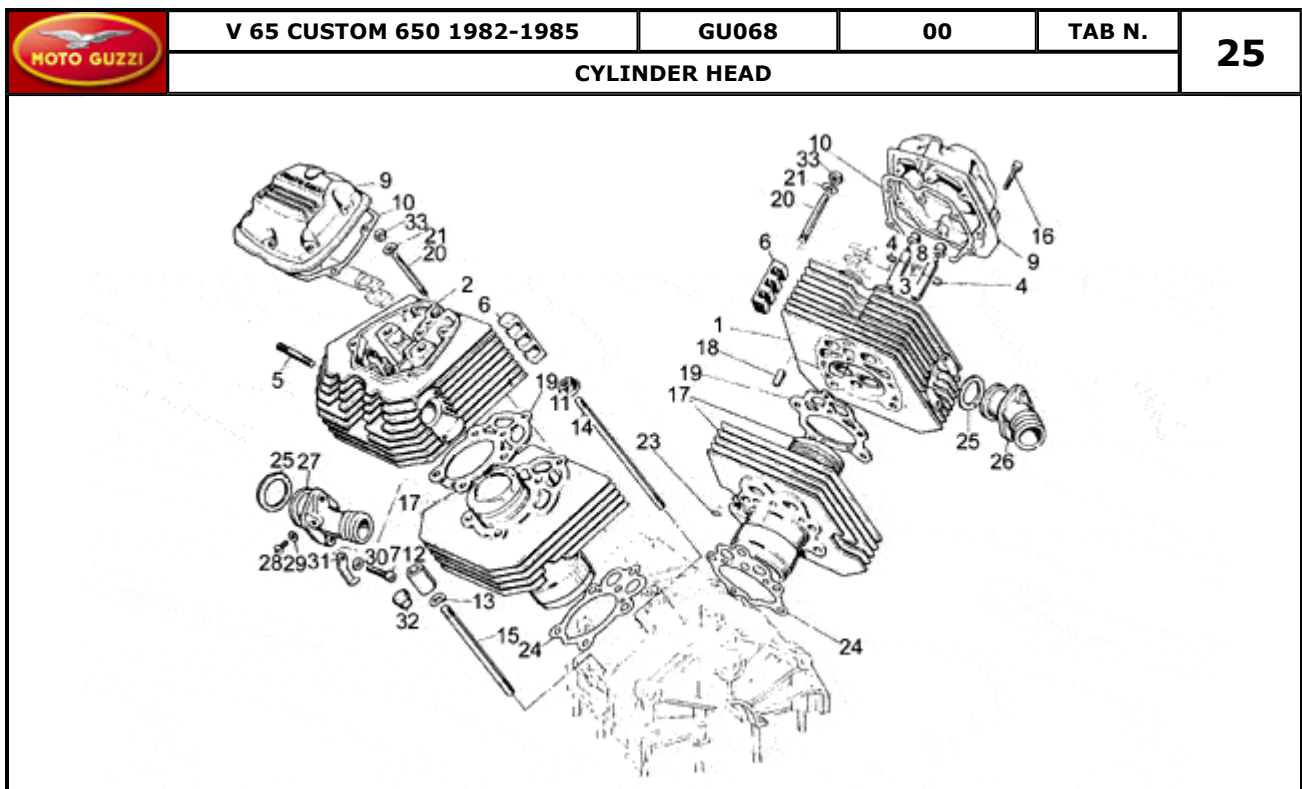

Pos.	Description	Year	I_M_	Country	Version	Code	Q.ty	P.Cod.
1	RH head	-	-	-	-	GU19022180	1	
2	LH head	-	-	-	-	GU19022280	1	
3	Valve guide	-	-	-	-	GU61036801	4	
4	Snap ring	-	-	-	-	GU90353009	4	
5	Stud bolt	-	-	-	-	GU96506042	4	
6	Anti-vibration plate	-	-	-	-	GU19025300	4	
7	Screw	-	-	-	-	GU98822325	4	
8	Oil seal	-	-	-	-	GU19037820	4	
9	Valves cover	-	-	-	-	GU19023520	2	
10	Gasket	-	-	-	-	GU19023700	2	
11	Column nut	-	-	-	-	GU92660010	4	
12	Column nut	-	-	-	-	GU13021900	4	
13	Washer 10,5X18X0,8	-	-	-	-	GU95129180	4	
14	Tie rod	-	-	-	-	GU96510200	4	
15	Tie rod 143 mm	-	-	-	-	GU96510143	4	
16	Hex socket screw M6X25	-	-	-	-	GU98622325	12	
17	Cylinder with piston	-	-	-	-	GU23060190	2	
18	Bush	-	-	-	-	GU19021360	2	
19	Gasket	-	-	-	-	GU27022060	2	
20	Tie rod	-	-	-	-	GU96508125	2	
21	Spring washer 8x15x0,3	-	-	-	-	GU61270300	2	
23	O-ring	-	-	-	-	GU61027200	2	
24	Gasket	-	-	-	-	GU19020820	2	
25	Gasket	-	-	-	-	GU19115580	2	
26	RH manifold	-	-	-	-	GU19115060	1	
27	LH manifold	-	-	-	-	GU19115061	1	
28	Screw	-	-	-	-	GU98310610	2	
29	Washer 6,25x10x1,5	-	-	-	-	GU95100116	2	
30	Special washer	-	-	-	-	GU61013800	2	
31	Hose clamp	-	-	-	-	GU19718000	2	
32	Plug	-	-	-	-	GU93180245	4	
33	Nut	-	-	-	-	GU19021920	2