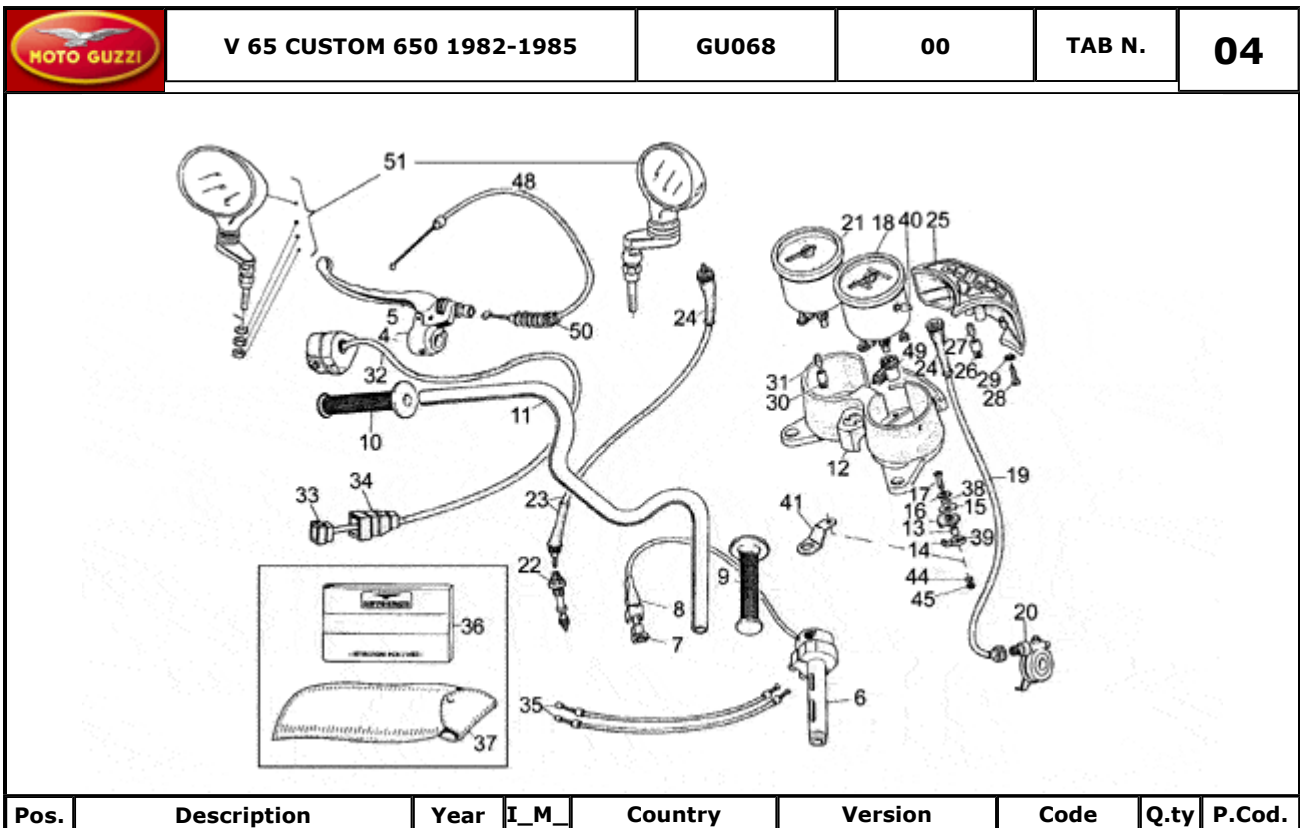

Pos.	Description	Year	I_M_	Country	Version	Code	Q.ty	P.Cod.
4	Clutch lever control	-	-	-	-	GU19605501	1	
5	Clutch lever	-	-	-	-	GU14605770	1	
6	Throttle with hand grip	-	-	-	-	GU19603435	1	
7	4-way connector	-	-	-	-	GU17756160	1	
8	Cap	-	-	-	-	GU17756060	1	
9	RH hand grip	-	-	-	-	GU65603500	1	
10	LH hand grip	-	-	-	-	GU65603000	1	
11	Handlebar	M	-	-	1a	GU29600300	1	
	Handlebar	G	-	-	2a	GU29600351	1	
12	Instrument support	-	-	-	-	GU19501500	1	
13	Rubber spacer	-	-	-	-	GU66502200	2	
14	Rubber spacer	-	-	-	-	GU66502201	2	
15	Washer	-	-	-	-	GU95090142	2	
16	Washer	-	-	-	-	GU18577850	2	
17	Screw	-	-	-	-	GU98270641	2	
18	Speedometer	-	-	-	-	GU61761520	1	
19	Transmission	-	-	-	-	GU19760480	1	
20	Odometer gear	-	-	-	-	GU39762501	1	
21	Tachometer	-	-	-	-	GU17767260	1	
22	Gear Z=14	-	-	-	-	GU14769200	1	
23	Rev counter transmission	-	-	-	-	GU19768180	1	
24	Sheath	-	-	-	-	GU17762200	2	
25	Support	-	-	-	-	GU65766970	1	
26	Lampholder	-	-	-	-	GU19768680	8	
27	Lamp 12V-1,2W	-	-	-	-	GU93450140	8	
28	Screw	-	-	-	-	GU98830225	2	
29	Notched washer	-	-	-	-	GU95021105	2	
30	Lampholder	-	-	-	-	GU14768650	2	
31	Lamp 12v-3w	-	-	-	-	GU93450120	2	
32	Horn	-	-	-	-	GU39738080	1	
33	Connector	-	-	-	-	GU61740551	1	
34	Rubber protection	-	-	-	-	GU35755780	1	
35	Throttle cable	-	-	-	-	GU19117595	2