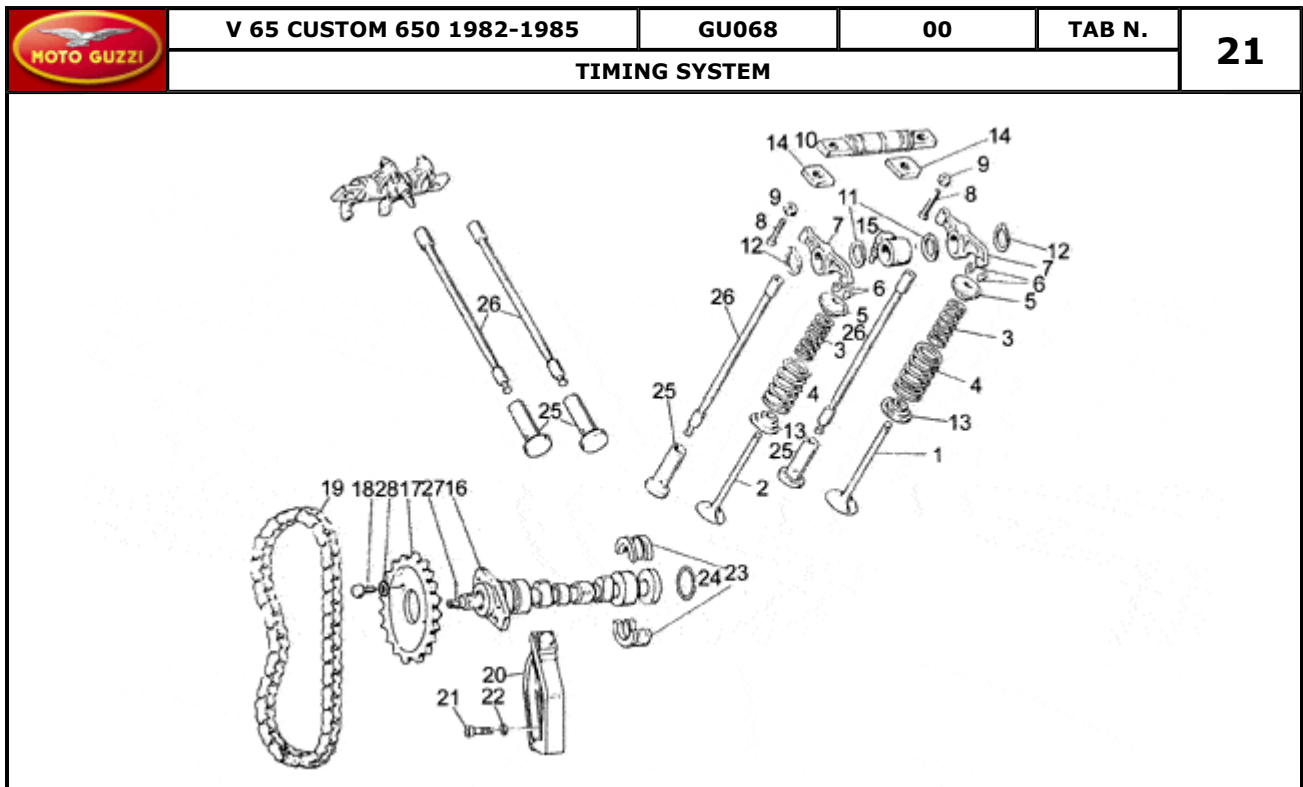

Pos.	Description	Year	I_M	Country	Version	Code	Q.ty	P.Cod.
1	Intake valve	-	-	-	-	GU19036082	2	
2	Exhaust valve	-	-	-	-	GU19036183	2	
3	Spring	-	-	-	-	GU61037600	4	
4	Spring	-	-	-	-	GU61037500	4	
5	Upper cup	-	-	-	-	GU61038000	4	
6	Half-cone	-	-	-	-	GU61038100	8	
7	Rocker arm assy.	-	-	-	-	GU19030500	4	
8	Screw	-	-	-	-	GU19034000	4	
9	Nut M6x1	-	-	-	-	GU92602406	4	
10	Rocker shaft	-	-	-	-	GU19032080	2	
11	Thrust washer	-	-	-	-	GU19032380	4	
12	Circlip	-	-	-	-	GU90271018	4	
13	Lower cup	-	-	-	-	GU61037000	4	
14	Spacer	-	-	-	-	GU19032980	4	
15	Hose	-	-	-	-	GU19027500	2	
16	Camshaft	-	-	-	-	GU27053362	1	
17	Timing system gear	-	-	-	-	GU19054521	1	
18	Bolt	-	-	-	-	GU61054900	2	
19	Camshaft chain	-	-	-	-	GU19058021	1	
20	Chain stretching drive	-	-	-	-	GU19058220	1	
21	Screw	-	-	-	-	GU98822316	1	
22	Washer	-	-	-	-	GU95129115	1	
23	Sector	-	-	-	-	GU19055700	2	
24	Snap ring	-	-	-	-	GU90353029	1	
25	Tappet	-	-	-	-	GU19045861	4	
26	Rocker arm rod	-	-	-	-	GU19045060	4	
27	Roller	-	-	-	-	GU95512035	1	
28	Safety washer	-	-	-	-	GU23217800	2