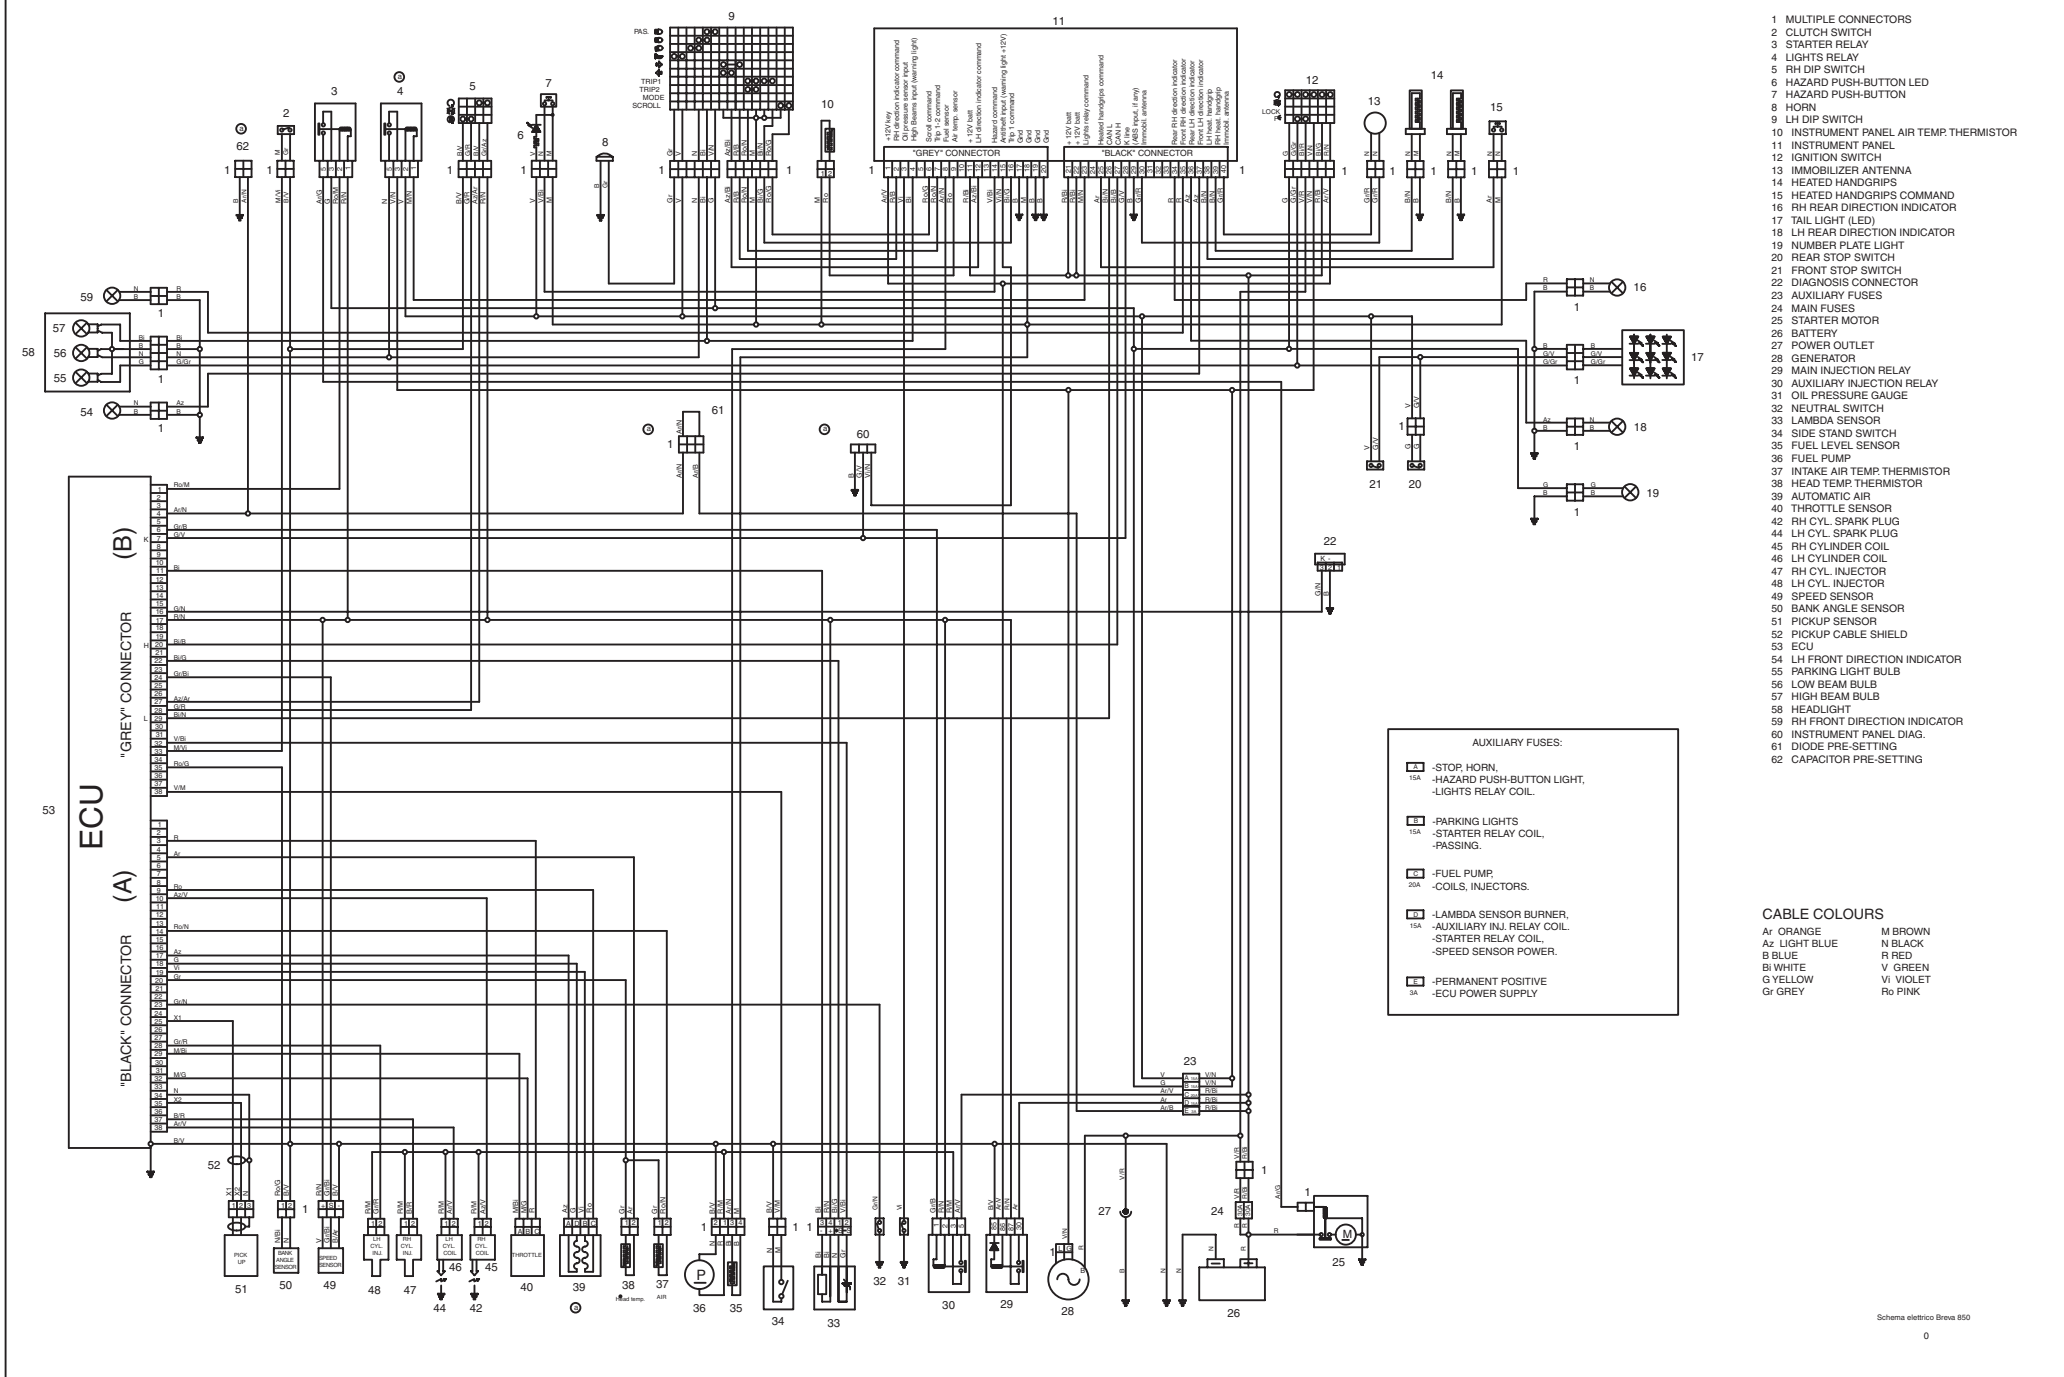

BREVA V850

- 1 MULTIPLE CONNECTORS
- 2 CLUTCH SWITCH
- 3 STARTER RELAY
- 4 LIGHTS RELAY
- 5 RH DIP SWITCH
- 6 HAZARD PUSH-BUTTON LED
- 7 HAZARD PUSH-BUTTON
- 8 HORN
- 9 LH DIP SWITCH
- 10 INSTRUMENT PANEL AIR TEMP.THERMISTOR
- 11 INSTRUMENT PANEL
- 12 IGNITION SWITCH
- 13 IMMOBILIZER ANTENNA
- 14 HEATED HANDGRIPS
- 15 HEATED HANDGRIPS COMMAND
- 16 RH REAR DIRECTION INDICATOR
- 17 TAIL LIGHT (LED)
- 18 LH REAR DIRECTION INDICATOR
- 19 NUMBER PLATE LIGHT
- 20 REAR STOP SWITCH
- 21 FRONT STOP SWITCH
- 22 DIAGNOSIS CONNECTOR
- 23 AUXILIARY FUSES
- 24 MAIN FUSES
- 25 STARTER MOTOR
- 26 BATTERY
- 27 POWER OUTLET
- 28 GENERATOR
- 29 MAIN INJECTION RELAY
- 30 AUXILIARY INJECTION RELAY
- 31 OIL PRESSURE GAUGE
- 32 NEUTRAL SWITCH
- 33 LAMBDA SENSOR
- 34 SIDE STAND SWITCH
- 35 FUEL LEVEL SENSOR
- 36 FUEL PUMP
- 37 INTAKE AIR TEMP.THERMISTOR
- 38 HEAD TEMP.THERMISTOR
- 39 AUTOMATIC AIR
- 40 THROTTLE SENSOR
- 42 RH CYL. SPARK PLUG
- 44 LH CYL. SPARK PLUG
- 45 RH CYLINDER COIL
- 46 LH CYLINDER COIL
- 47 RH CYL. INJECTOR
- 48 LH CYL. INJECTOR
- 49 SPEED SENSOR
- 50 BANK ANGLE SENSOR
- 51 PICKUP SENSOR
- 52 PICKUP CABLE SHIELD
- 53 ECU
- 54 LH FRONT DIRECTION INDICATOR
- 55 PARKING LIGHT BULB
- 56 LOW BEAM BULB
- 57 HIGH BEAM BULB
- 58 HEADLIGHT
- 59 RH FRONT DIRECTION INDICATOR
- 60 INSTRUMENT PANEL DIAG.
- 61 DIODE PRE-SETTING
- 62 CAPACITOR PRE-SETTING

AUXILIARY FUSES:

A	-STOP, HORN, -HAZARD PUSH-BUTTON LIGHT, -LIGHTS RELAY COIL.
B	-PARKING LIGHTS -STARTER RELAY COIL, -PASSING.
C	-FUEL PUMP -COILS, INJECTORS.
D	-LAMBDA SENSOR BURNER, -AUXILIARY INJ. RELAY COIL, -STARTER RELAY COIL, -SPEED SENSOR POWER.
E	-PERMANENT POSITIVE -ECU POWER SUPPLY

- CABLE COLOURS**
- | | | | |
|----|--------|----|--------|
| Ar | ORANGE | N | BROWN |
| B | BLUE | R | RED |
| Bl | WHITE | V | GREEN |
| G | YELLOW | Vi | VIOLET |
| Gr | GREY | Ro | PINK |