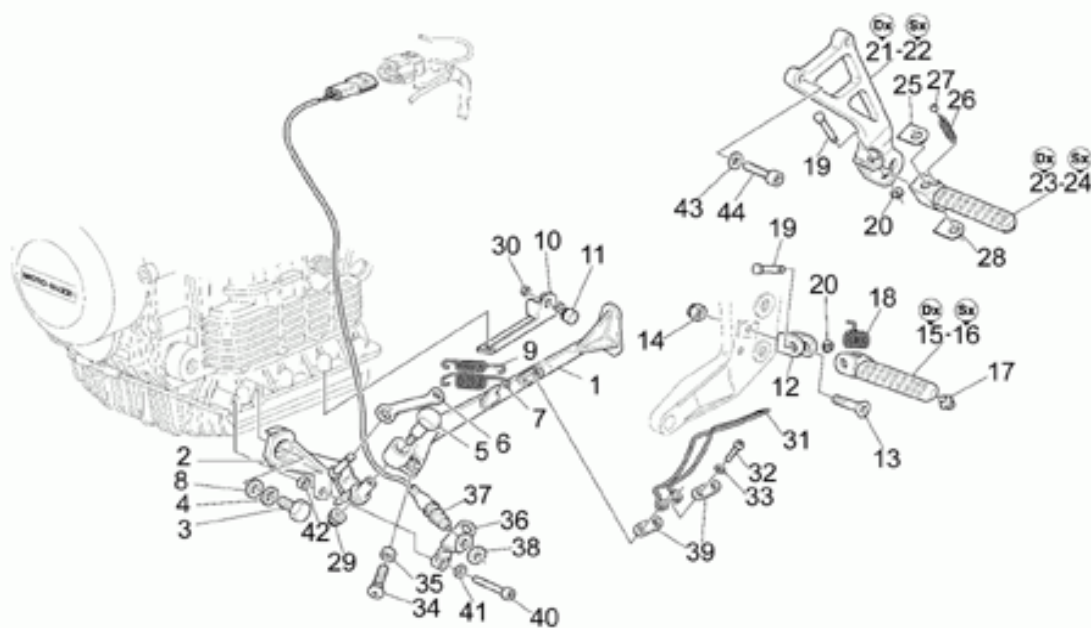

Ref.	Description	Year	I.M.	Country	Version	Code	Qty
44	Vite	-	-	-	-	98812425	4